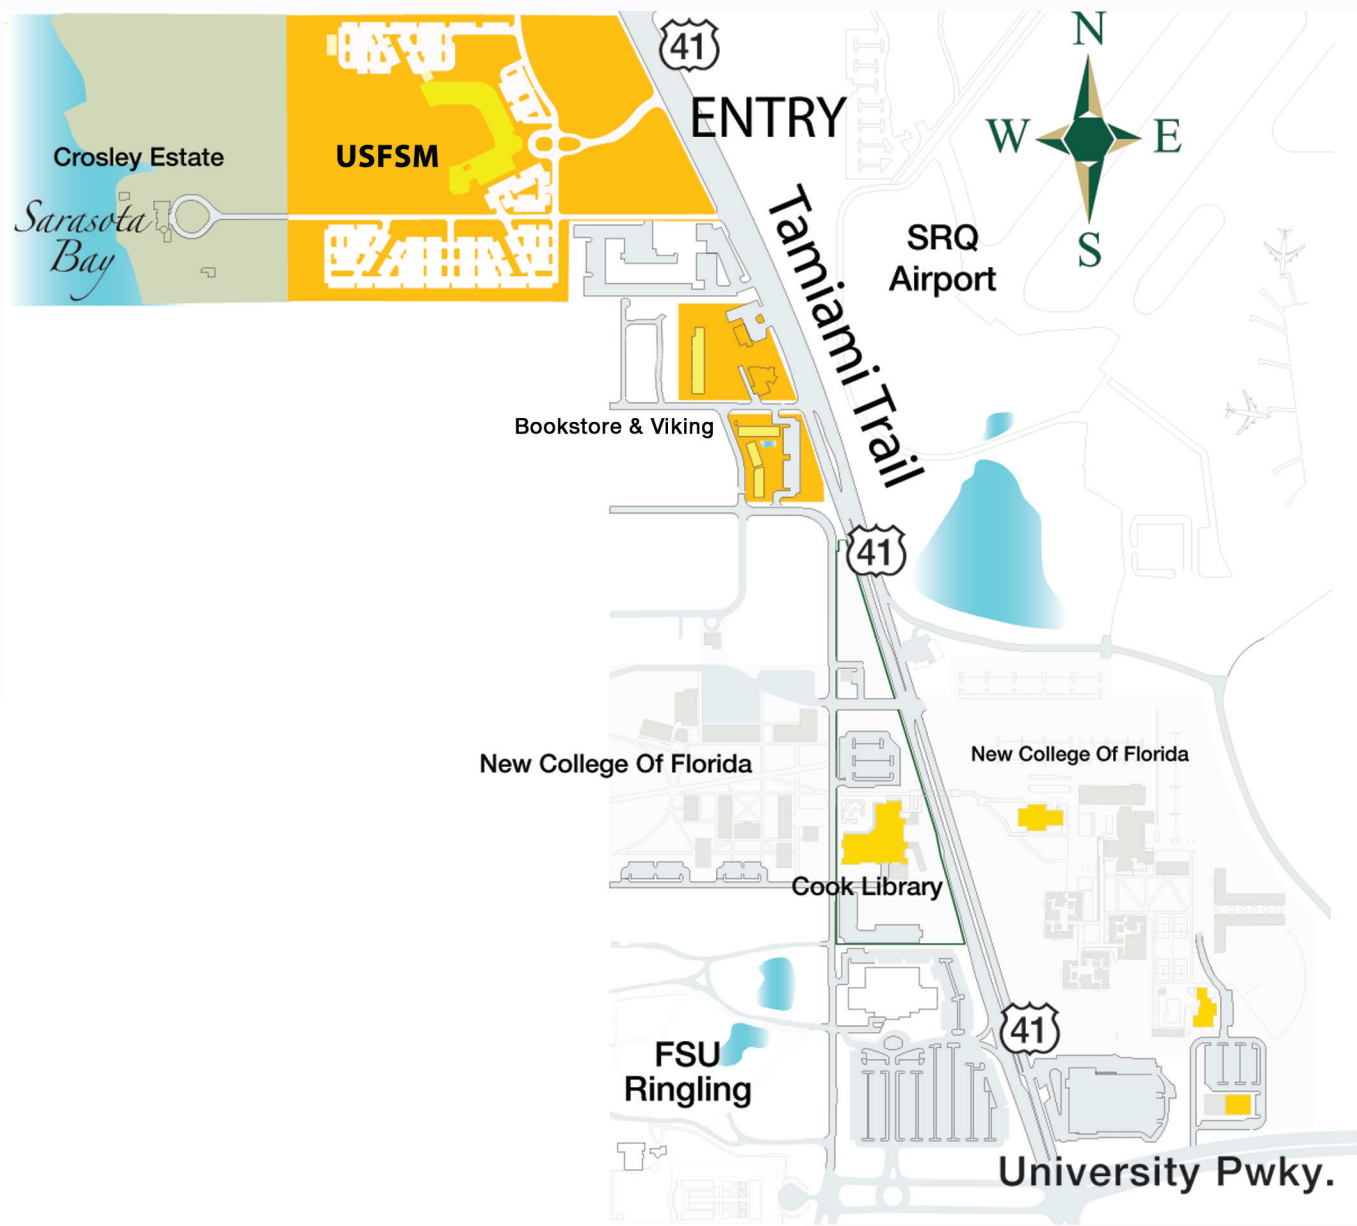

Event & meeting participants should park in South Lots 4 & 5. Please contact the meeting or event sponsor to find out if a parking permit is required.

**8350 N. TAMIAMI TRAIL, SARASOTA, FL**

- OTHER BUILDINGS**  
 SMA-3076  
 SMB-3077  
 CEP  
 SMD-3078  
 SMC-CEP  
 SMP-P116  
 SMP-0101