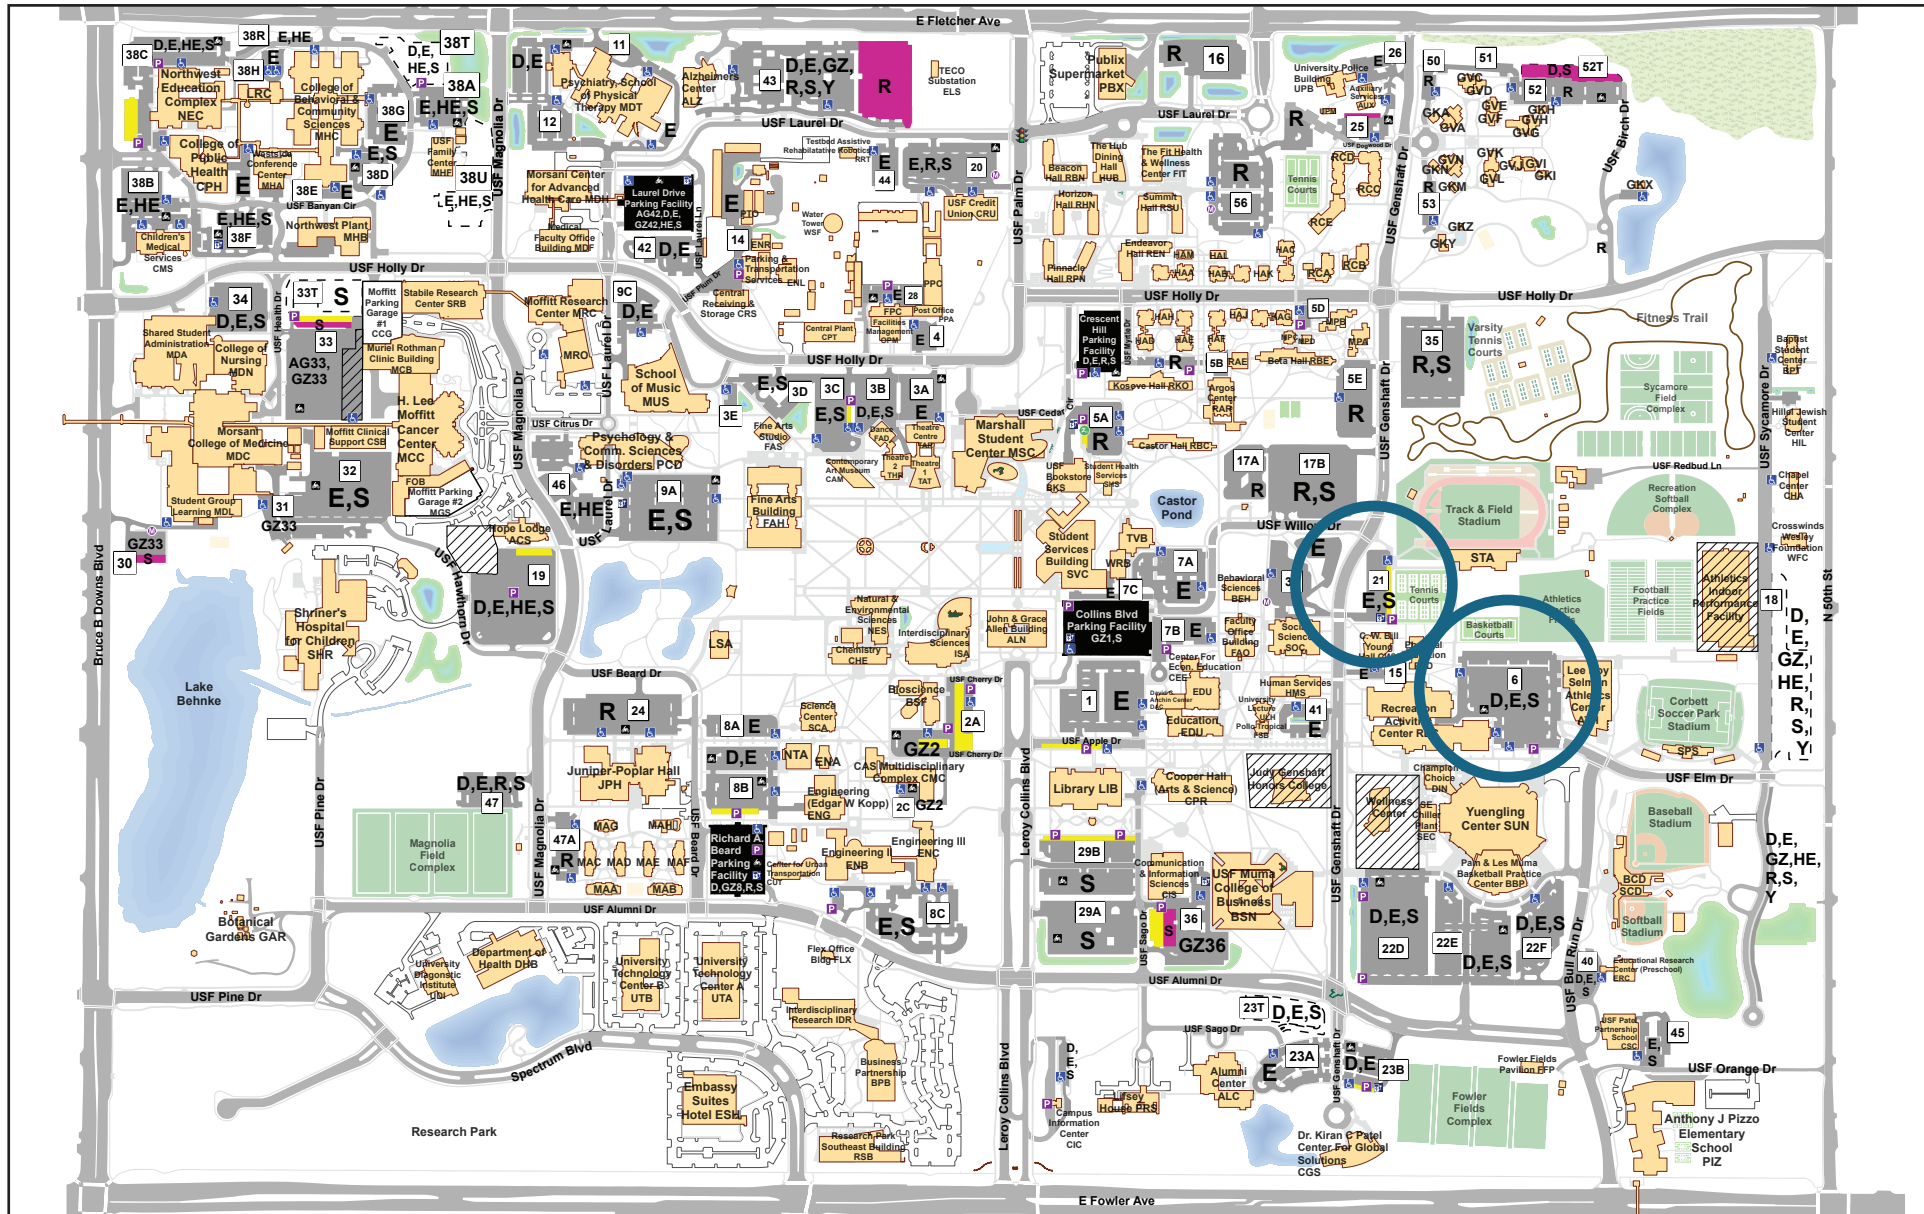

TAMPA CAMPUS PARKING MAP

Map updated May 16, 2022

- S - Non-Resident Student
- R - Resident Student
- Y - Park-n-Ride / Alumni
- GZ - Gold Zone Staff
- E - Staff
- D - Daily/Visitor Parking
- AG33, HE, and AG42 - Moffitt Employee

- Designated Parking
- Timed Spaces
- ParkMobile use in D spaces
- Motorcycle Parking
- Disabled Parking
- Electric Car Charging Station
- Metered Parking
- Zipcar Vehicles
- Permit Pay Station

Note: This map and all parking designations are subject to change. For the most up-to-date information, please see usf.edu/parking