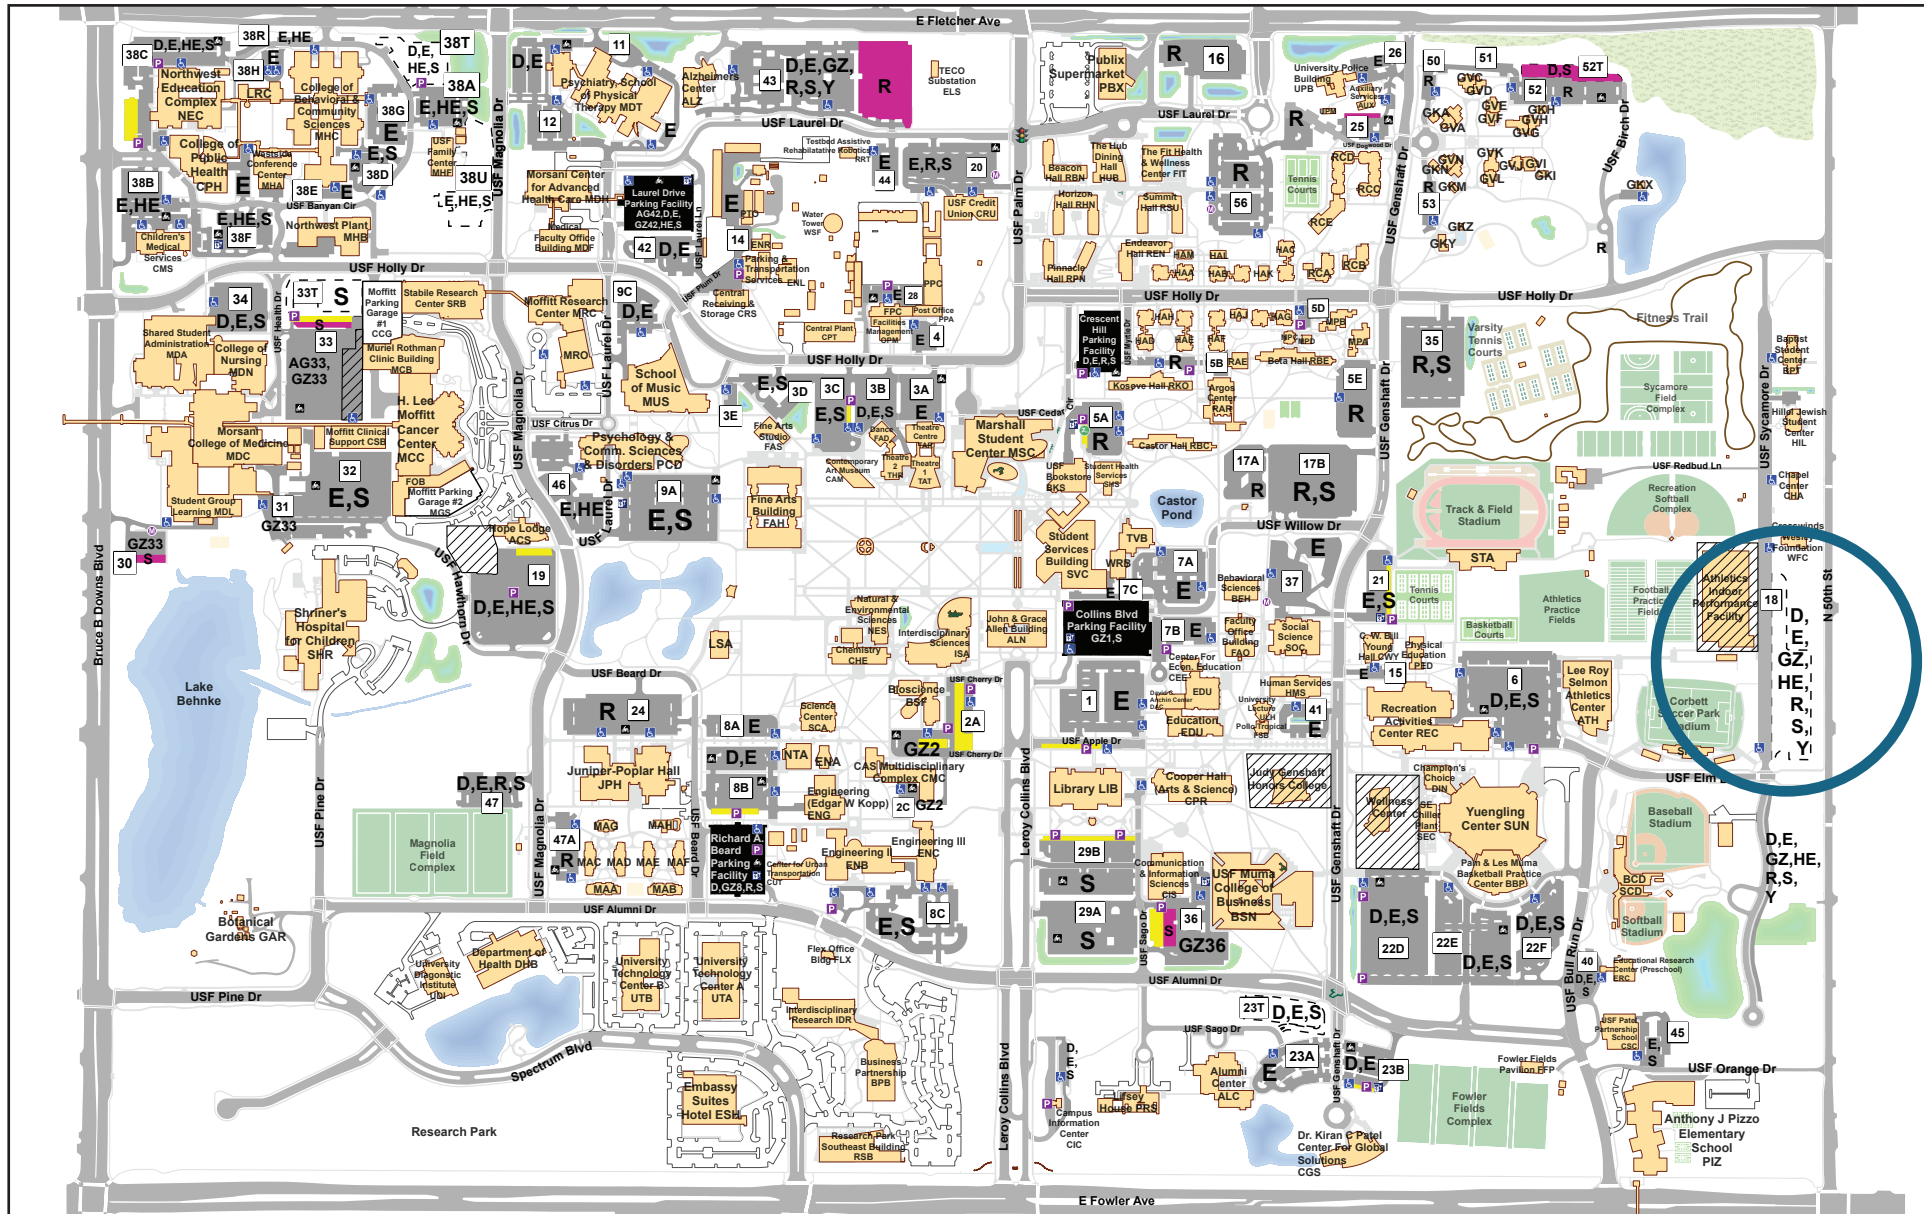

TAMPA CAMPUS PARKING MAP

Map updated May 16, 2022

- S - Non-Resident Student
- R - Resident Student
- Y - Park-n-Ride / Alumni
- GZ - Gold Zone Staff
- E - Staff
- D - Daily/Visitor Parking
- AG33, HE, and AG42 - Moffitt Employee

- Designated Parking
- Timed Spaces
- ParkMobile use in D spaces
- Motorcycle Parking
- Disabled Parking
- Permit Pay Station
- Metered Parking
- Electric Car Charging Station
- Zipcar Vehicles

Note: This map and all parking designations are subject to change. For the most up-to-date information, please see usf.edu/parking