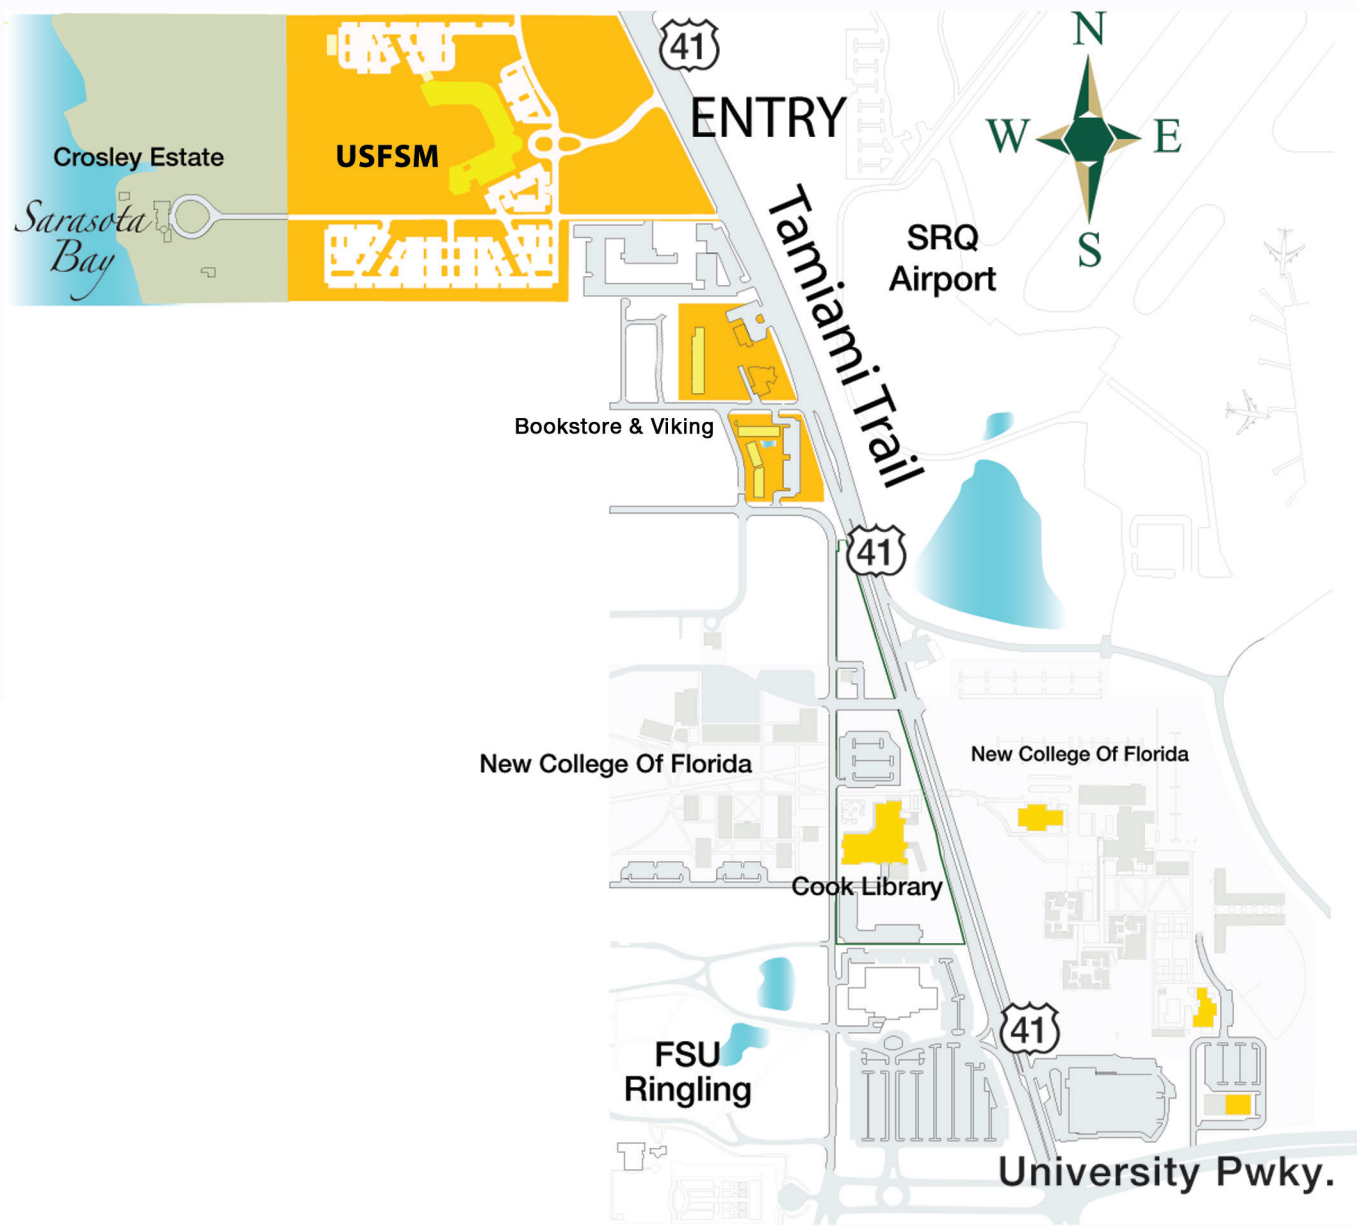

Event & meeting participants should park in South Lots 4 & 5. Please contact the meeting or event sponsor to find out if a parking permit is required.

8350 N. TAMIAMI TRAIL, SARASOTA, FL

- OTHER BUILDINGS**
 SMA-3076
 SMB-3077
 CEP
 SMD-3078
 SMC-CEP
 SMP-P116
 SMP-0101