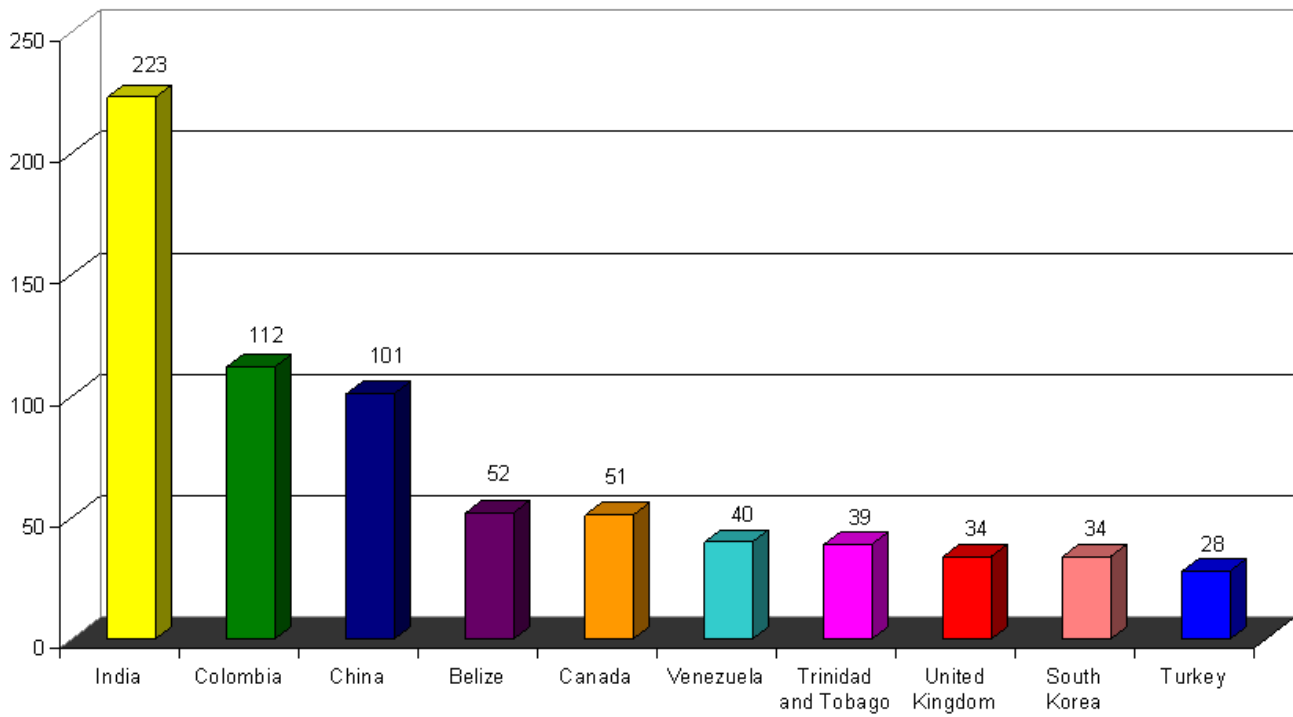

International Affairs Center
International Student & Scholar Services
Fall 2006

USF International Students By Academic Level

International Affairs Center
International Student & Scholar Services
Fall 2006
Top 10 Countries

International Affairs Center
International Student & Scholar Services
Fall 2006

Graduate Top 10 Majors

International Affairs Center
International Student & Scholar Services
Fall 2006

Undergraduate Top 10 Majors

Nation	Students	% of total
India	223	16%
Colombia	112	8%
China	101	7%
Belize	52	4%
Canada	51	3.7%
Venezuela	40	2.9%
Trinidad and Tobago	39	2.8%
United Kingdom	34	2.5%
South Korea	34	2.5%
Turkey	28	2.0%
Bahamas	26	1.9%
Brazil	26	1.9%
Jamaica	25	1.8%
France	24	1.7%
Germany	24	1.7%
Japan	23	1.7%
Mexico	18	1.3%
Russian Federation	18	1.3%
Taiwan	18	1.3%
Peru	17	1.2%
Nigeria	16	1.2%
Haiti	15	1.1%
Albania	14	1.0%
Kuwait	14	1.0%
Morocco	14	1.0%
Jordan	13	0.9%
Saudi Arabia	13	0.9%
Bulgaria	12	0.9%
Sri Lanka	12	0.9%
Spain	11	0.8%
Netherlands Antilles	10	0.7%
Argentina	9	0.7%
Cayman Islands	9	0.7%
Ecuador	9	0.7%
Pakistan	9	0.7%
Romania	9	0.7%
Australia	8	0.6%
Egypt	8	0.6%
Italy	8	0.6%
Lebanon	8	0.6%
Macedonia	7	0.5%