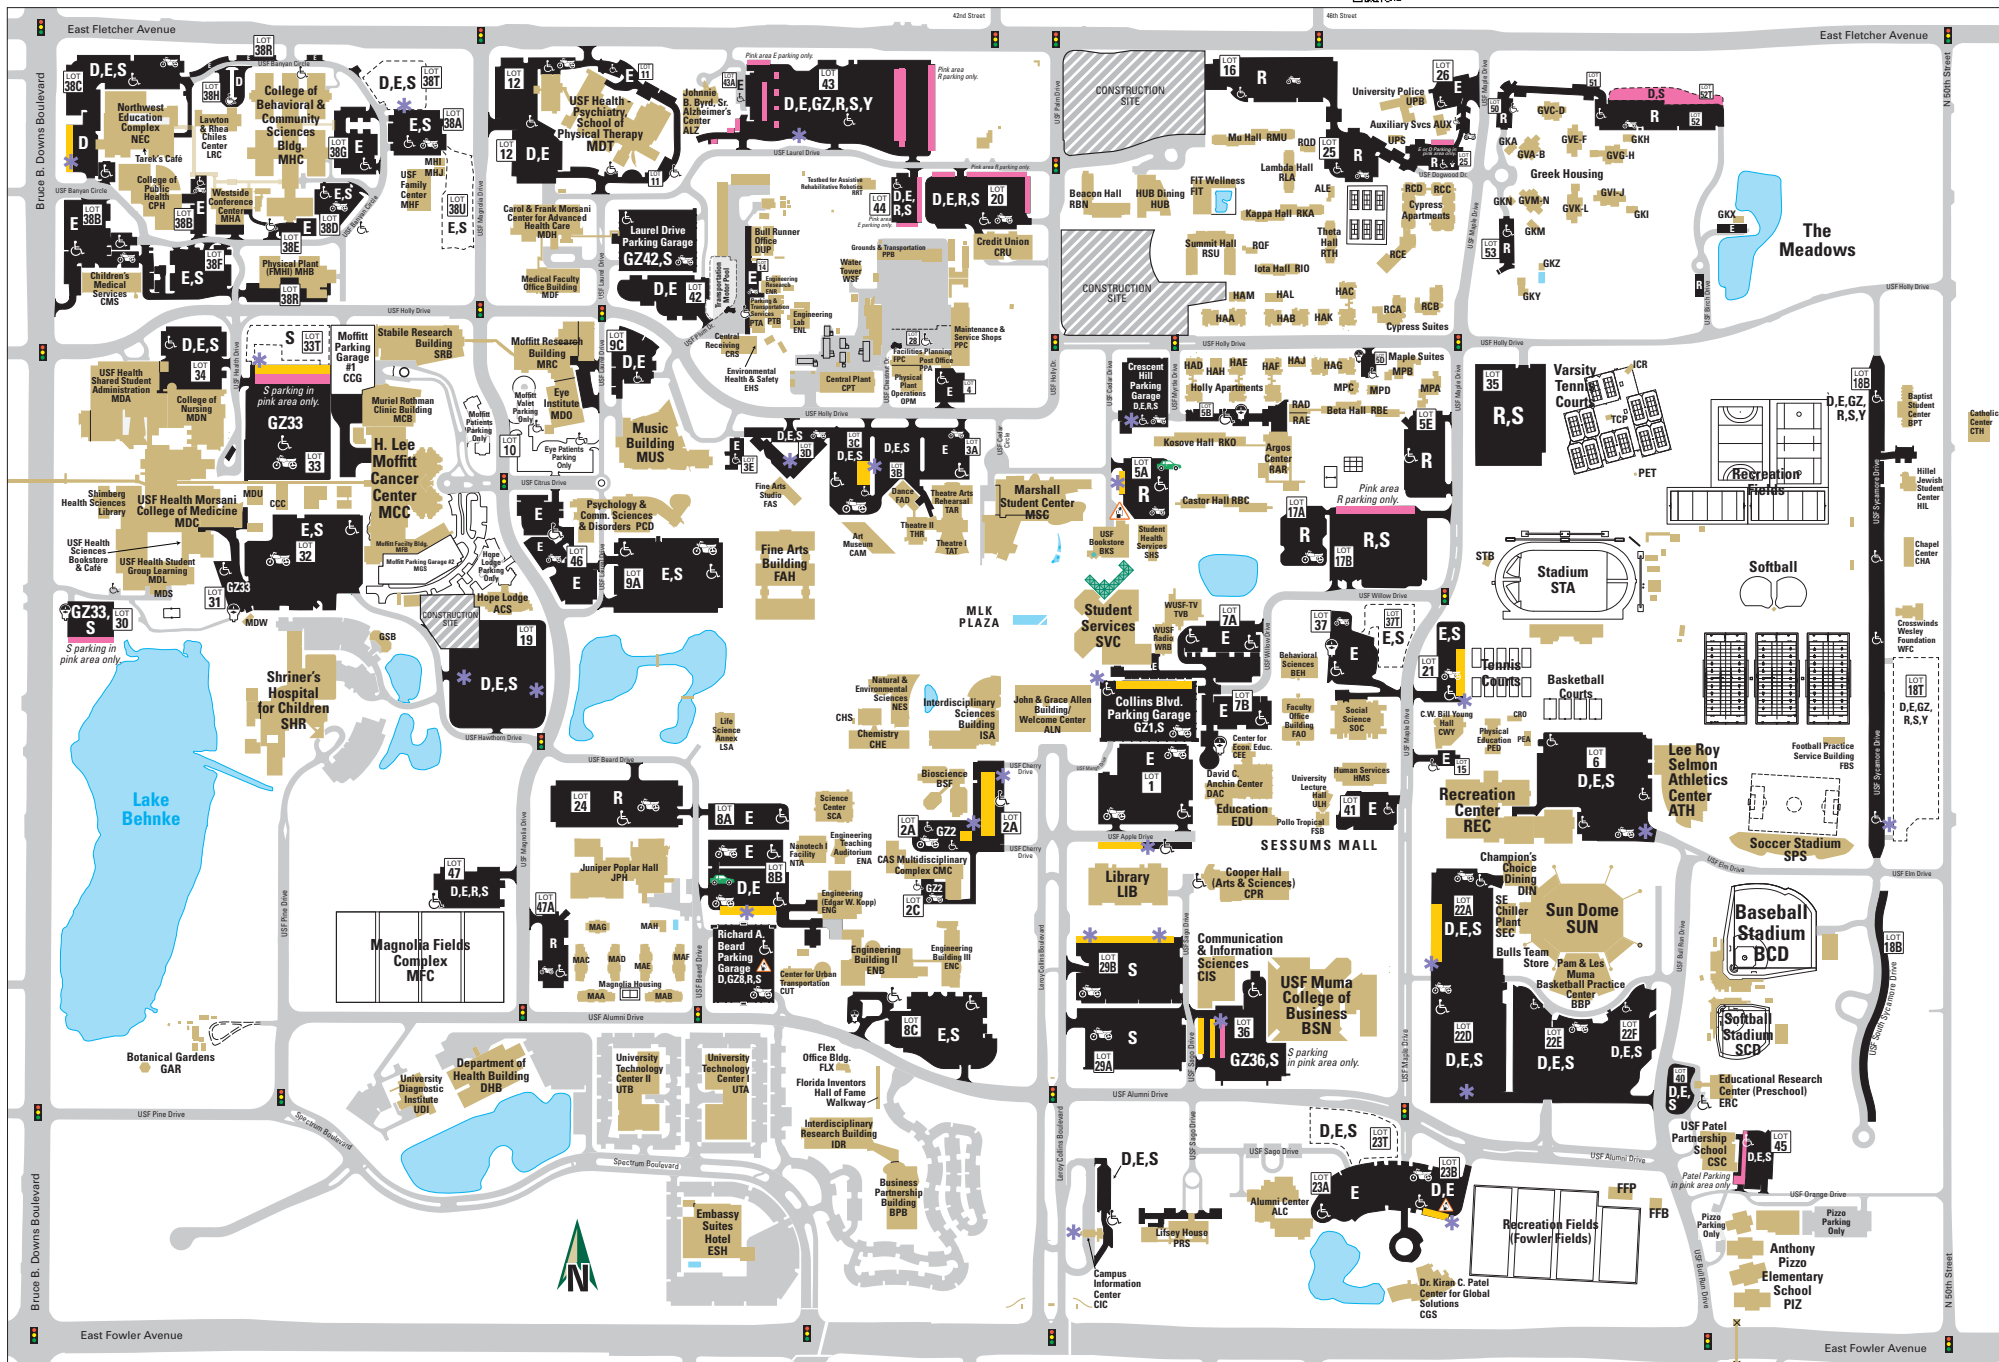

USF UNIVERSITY OF SOUTH FLORIDA TAMPA CAMPUS PARKING MAP

Revised 01/01/18 • Note: This map and all parking designations are subject to change. For the most up-to-date information, please see usf.edu/parking.

MAP KEY

S - Non-Resident Student
R - Resident Student
Y - Park-n-Ride / Alumni

GZ - Gold Staff
E - Staff
D - Daily / Visitor Parking

Designated Parking
Hourly Parking / Parkmobile

- Motorcycle Parking
 - Disabled Parking

* - Permit Pay Station
 - Metered Parking

- Electric Car Charging Station
 - Enterprise CarShare