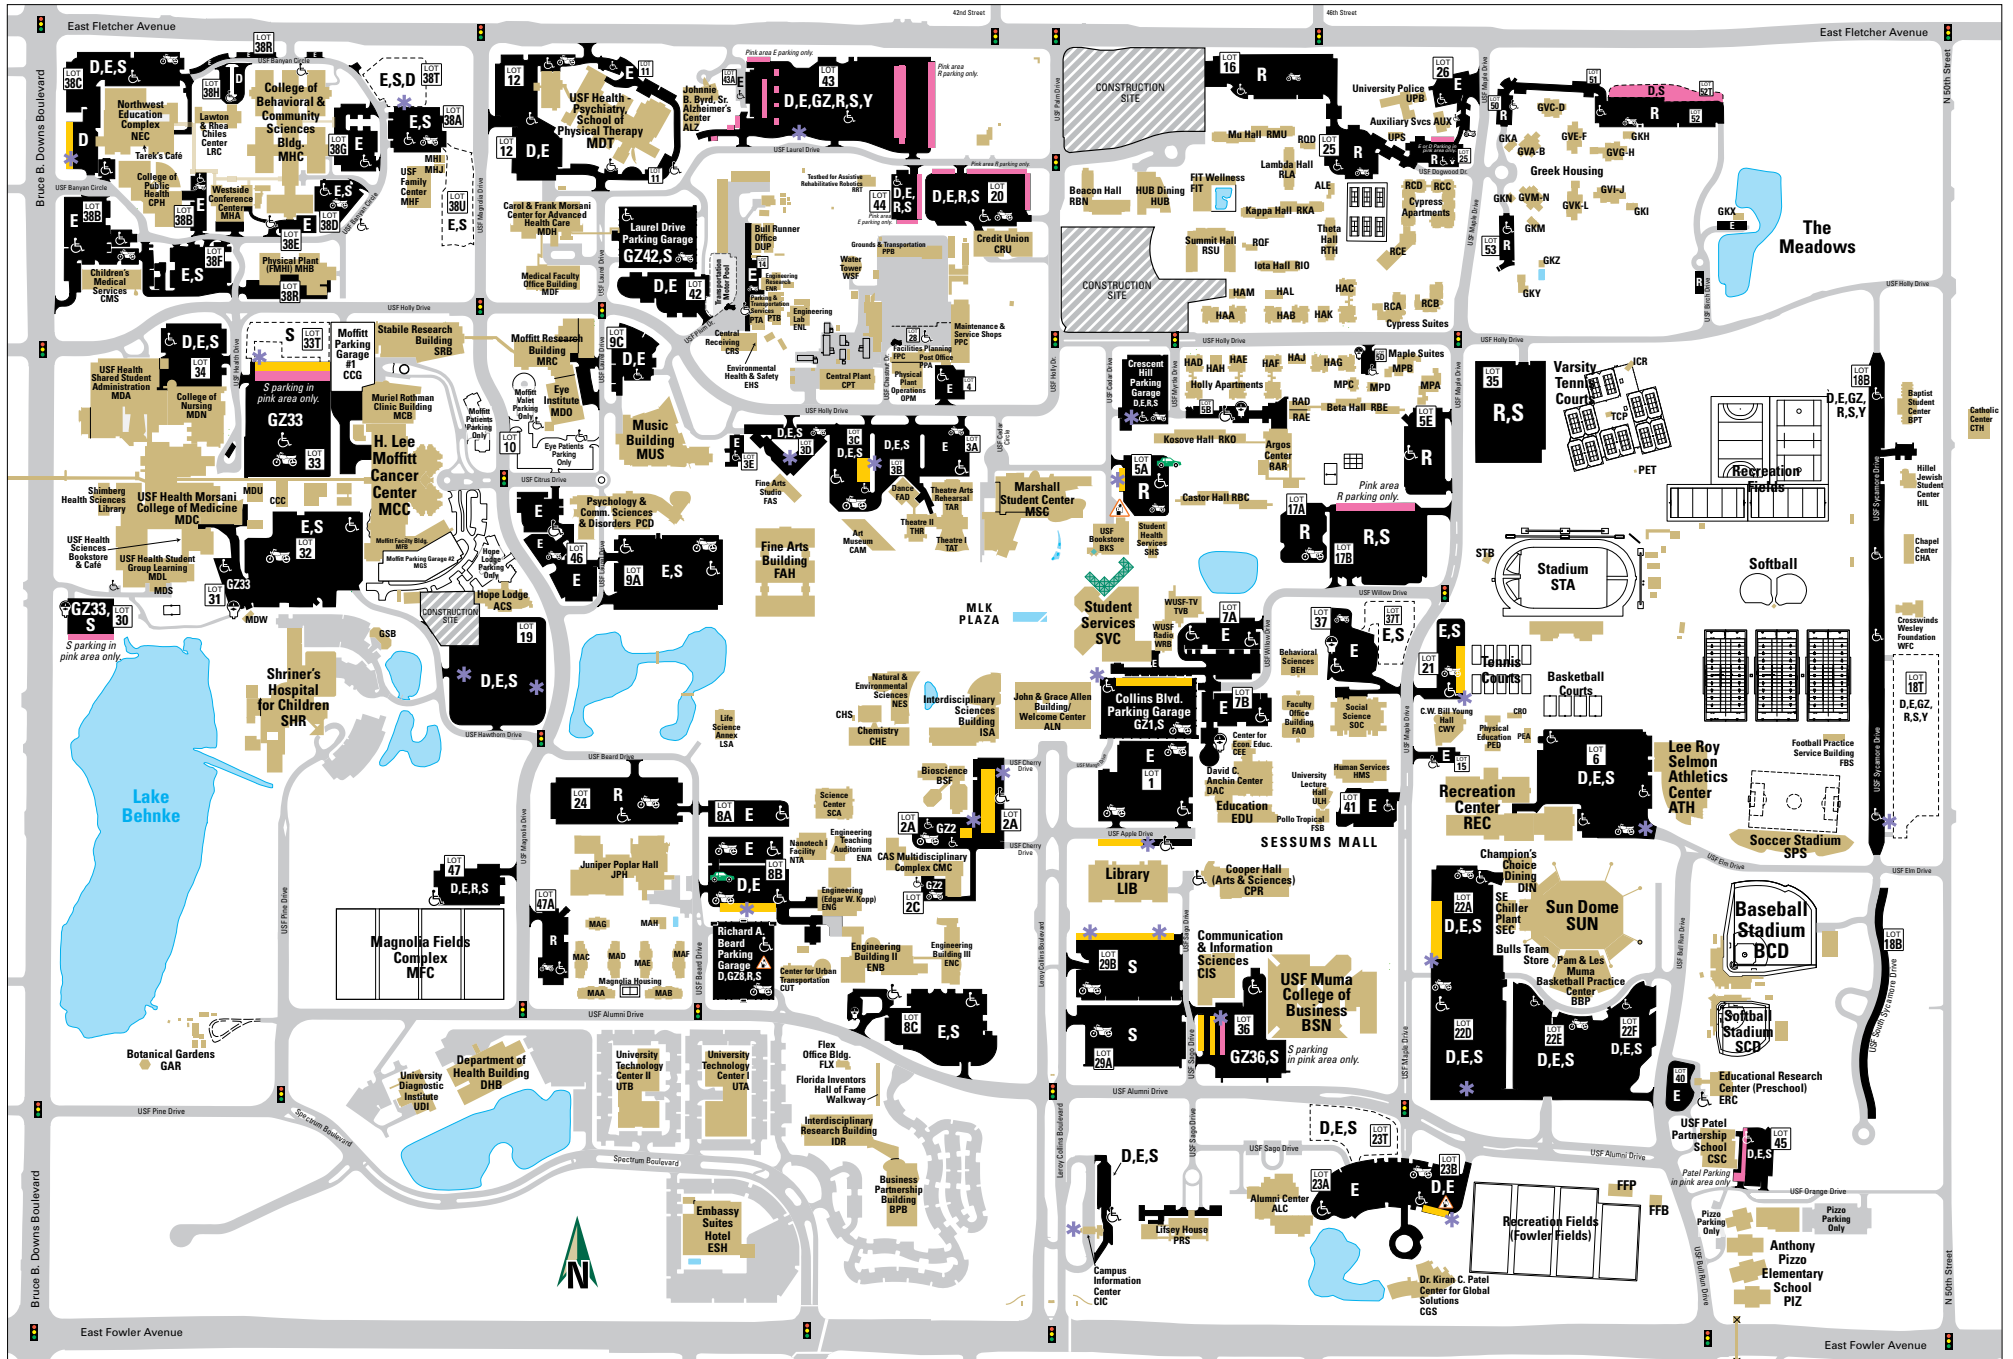

# USF UNIVERSITY OF SOUTH FLORIDA TAMPA CAMPUS PARKING MAP

Revised 09/15/17 • Note: This map and all parking designations are subject to change. For the most up-to-date information, please see [usf.edu/parking](http://usf.edu/parking).

## MAP KEY

- |                                 |                                    |                                |                      |                      |                                 |
|---------------------------------|------------------------------------|--------------------------------|----------------------|----------------------|---------------------------------|
| <b>S</b> - Non-Resident Student | <b>GZ</b> - Gold Staff             | - Designated Parking           | - Motorcycle Parking | - Permit Pay Station | - Electric Car Charging Station |
| <b>R</b> - Resident Student     | <b>E</b> - Staff                   | - Hourly Parking /  Parkmobile | - Disabled Parking   | - Metered Parking    | - Enterprise CarShare           |
| <b>Y</b> - Park-n-Ride / Alumni | <b>D</b> - Daily / Visitor Parking |                                |                      |                      |                                 |