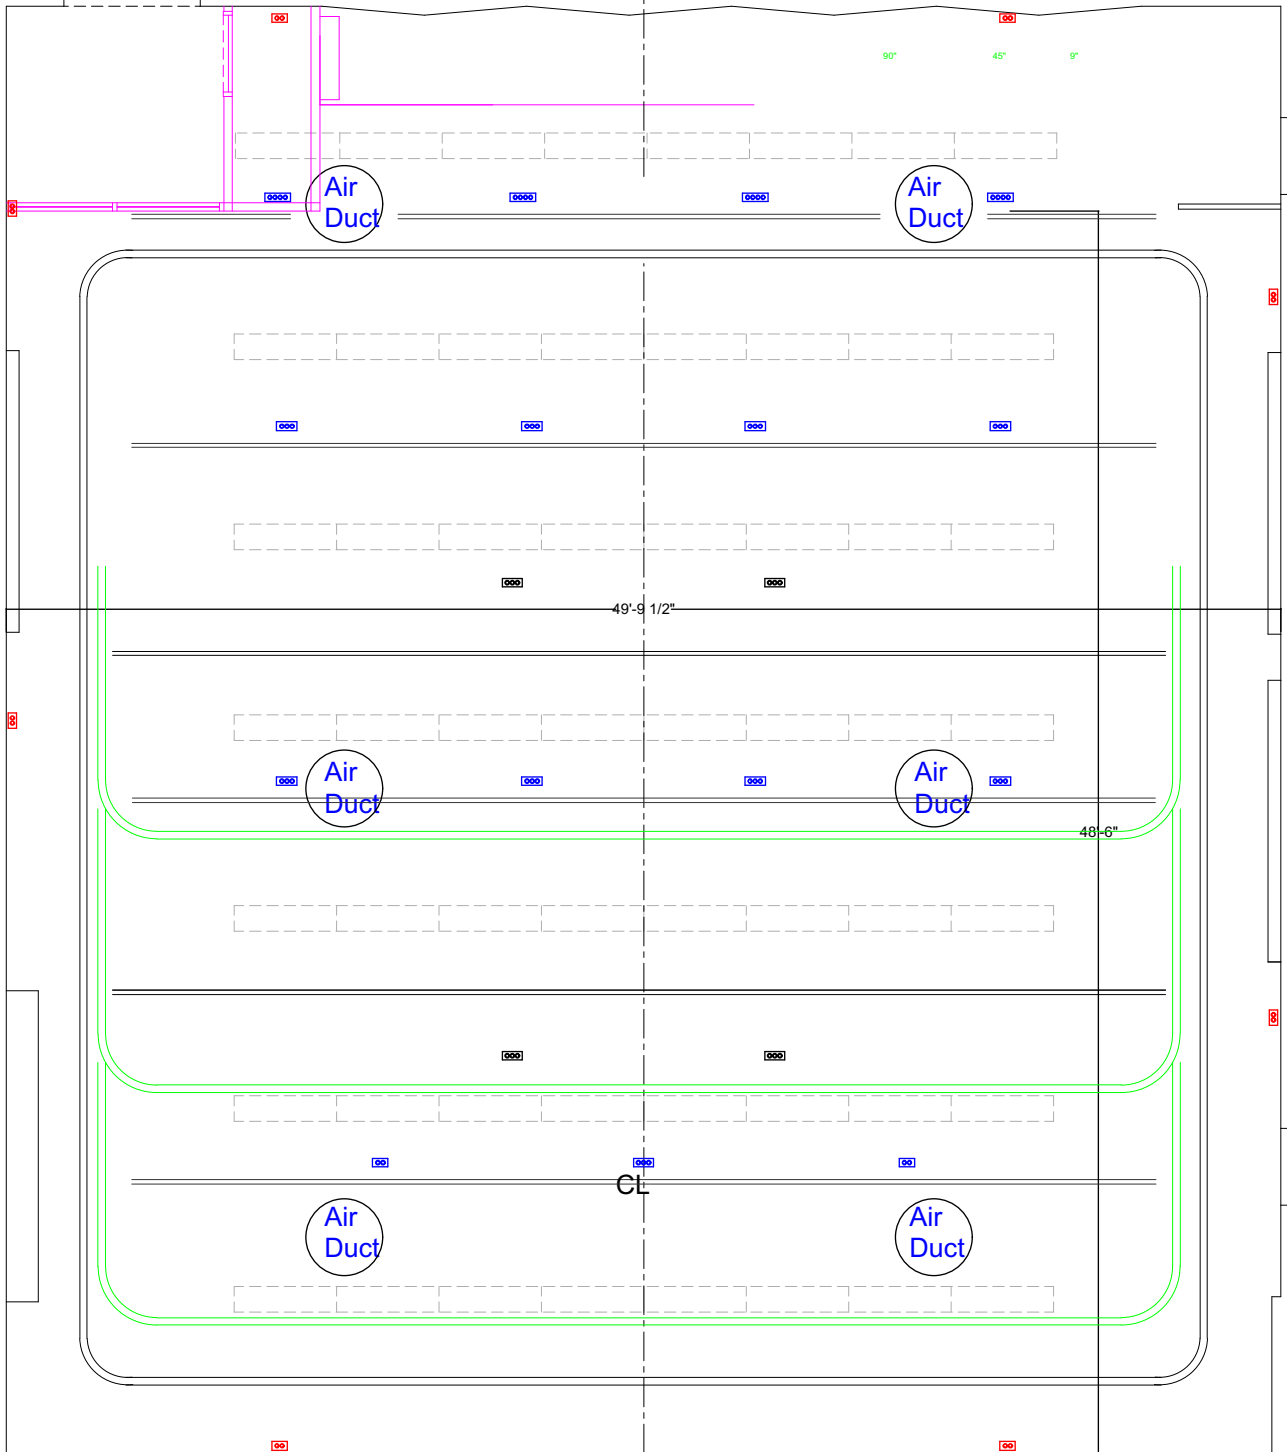

Electric disconnect  
located in this closet

THEATRE  
CLOSET

TAR 130

PRODUCTION  
GROUND PLAN

SCALE:	DATE:	REVISED:	APPROVED:
DESIGNED BY:	DATE:	REVISIONS:	SHEET NO.
DRAFTED BY:	DATE:		