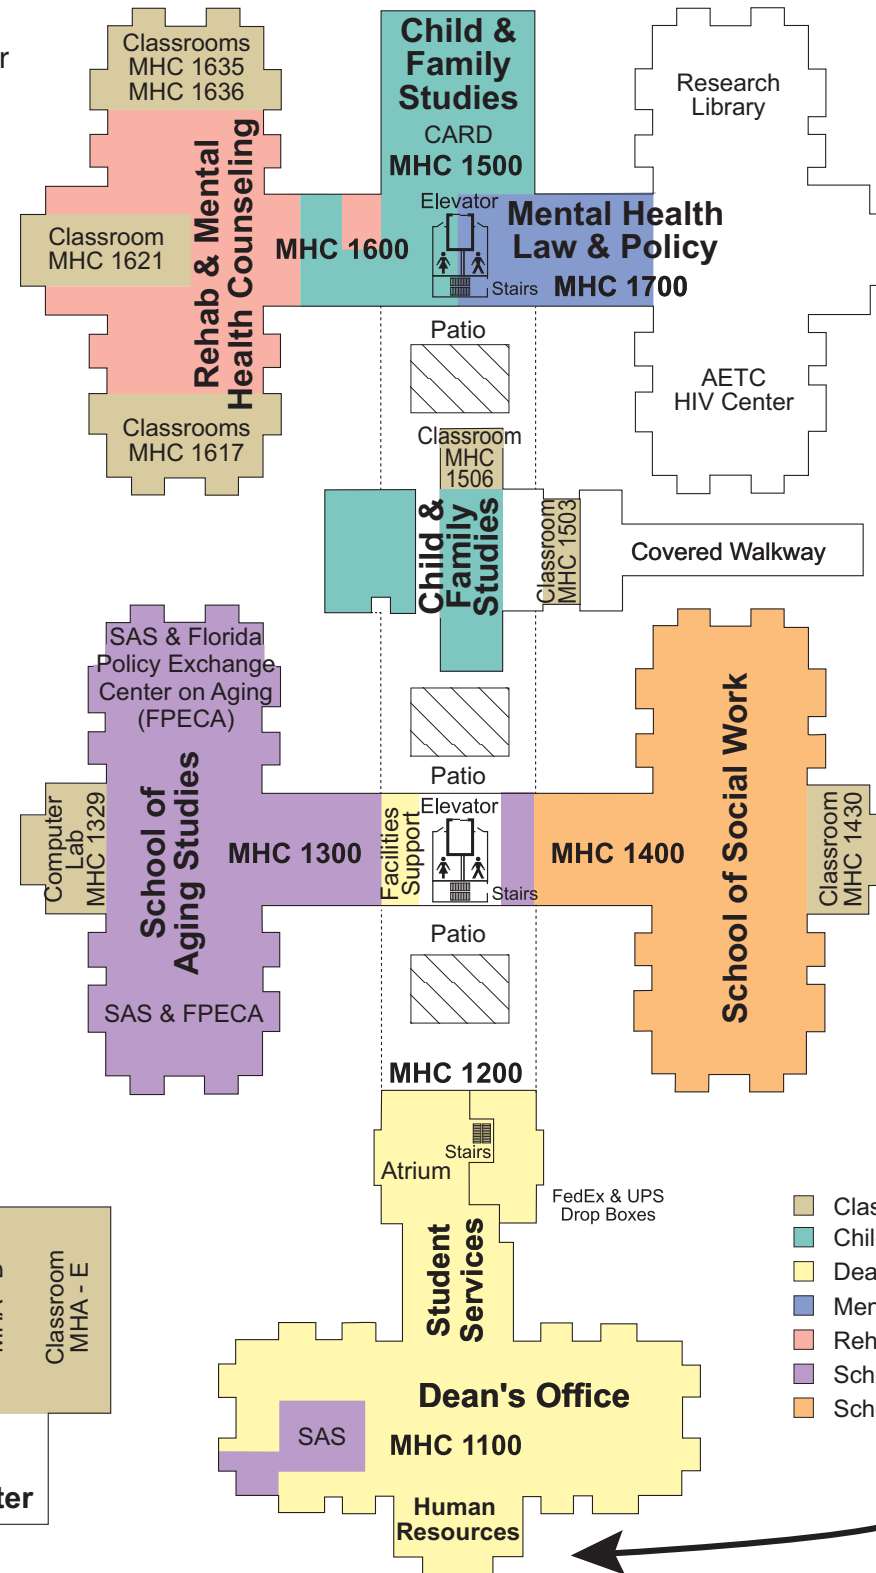

College of Behavioral & Community Sciences - MHC & MHA Buildings

Stop 346
Chiles Center

First Floor

Second Floor

Bruce B. Downs Boulevard

USF Magnolia Drive

Stop 340
Westside Conference Center

- Classrooms
- Child & Family Studies
- Dean's Office, Student Services & Facilities
- Mental Health Law & Policy
- Rehab & Mental Health Counseling
- School of Aging Studies
- School of Social Work