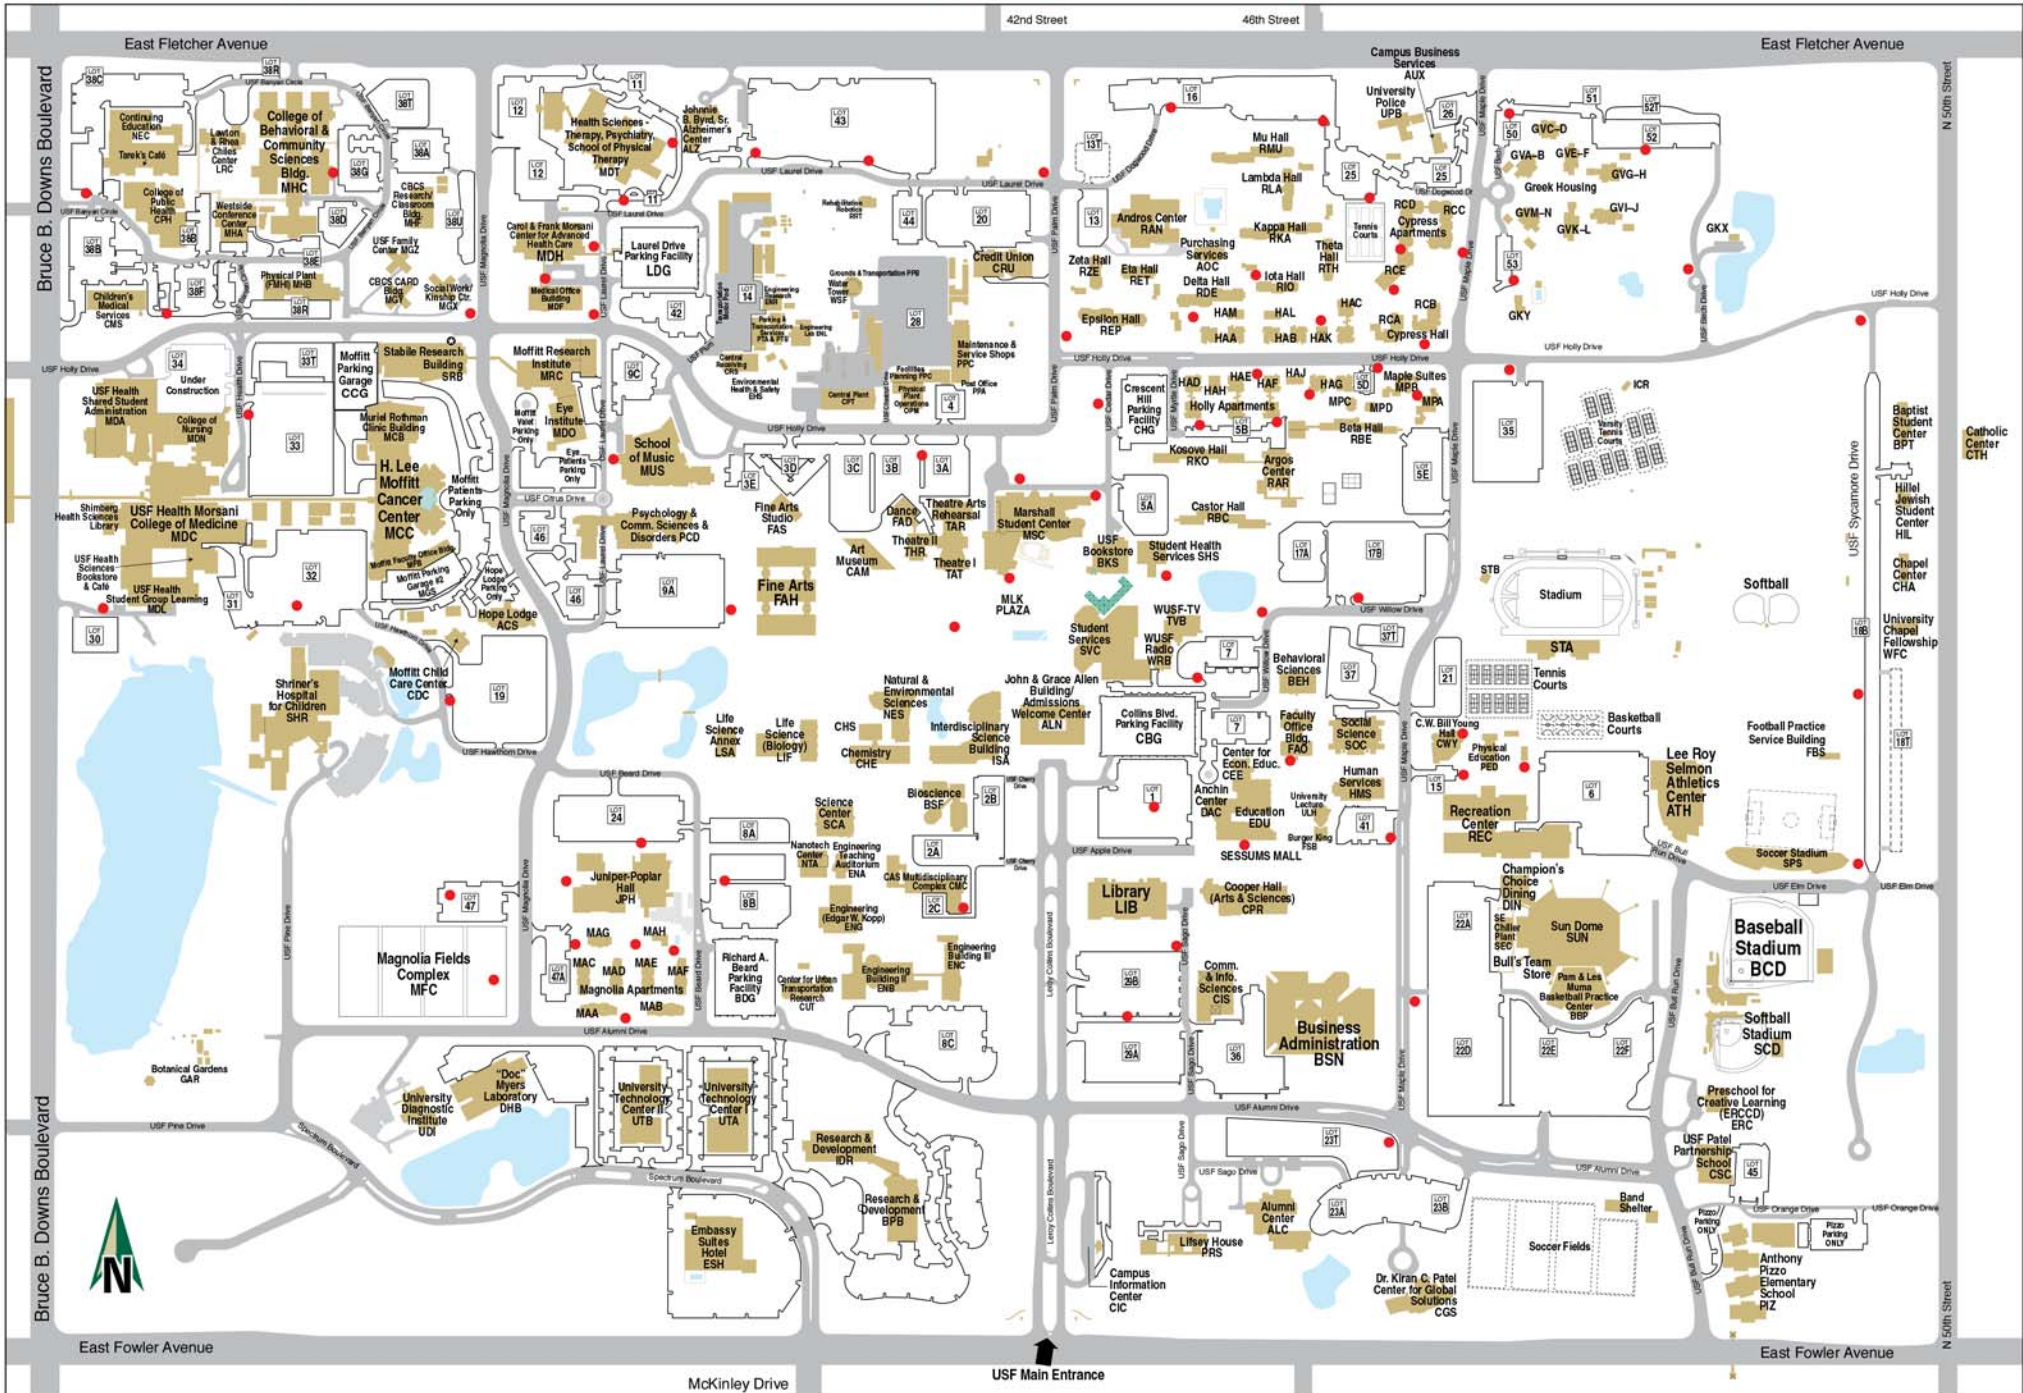

University of South Florida Emergency Blue Light Locations

● = Blue Light Emergency Phone