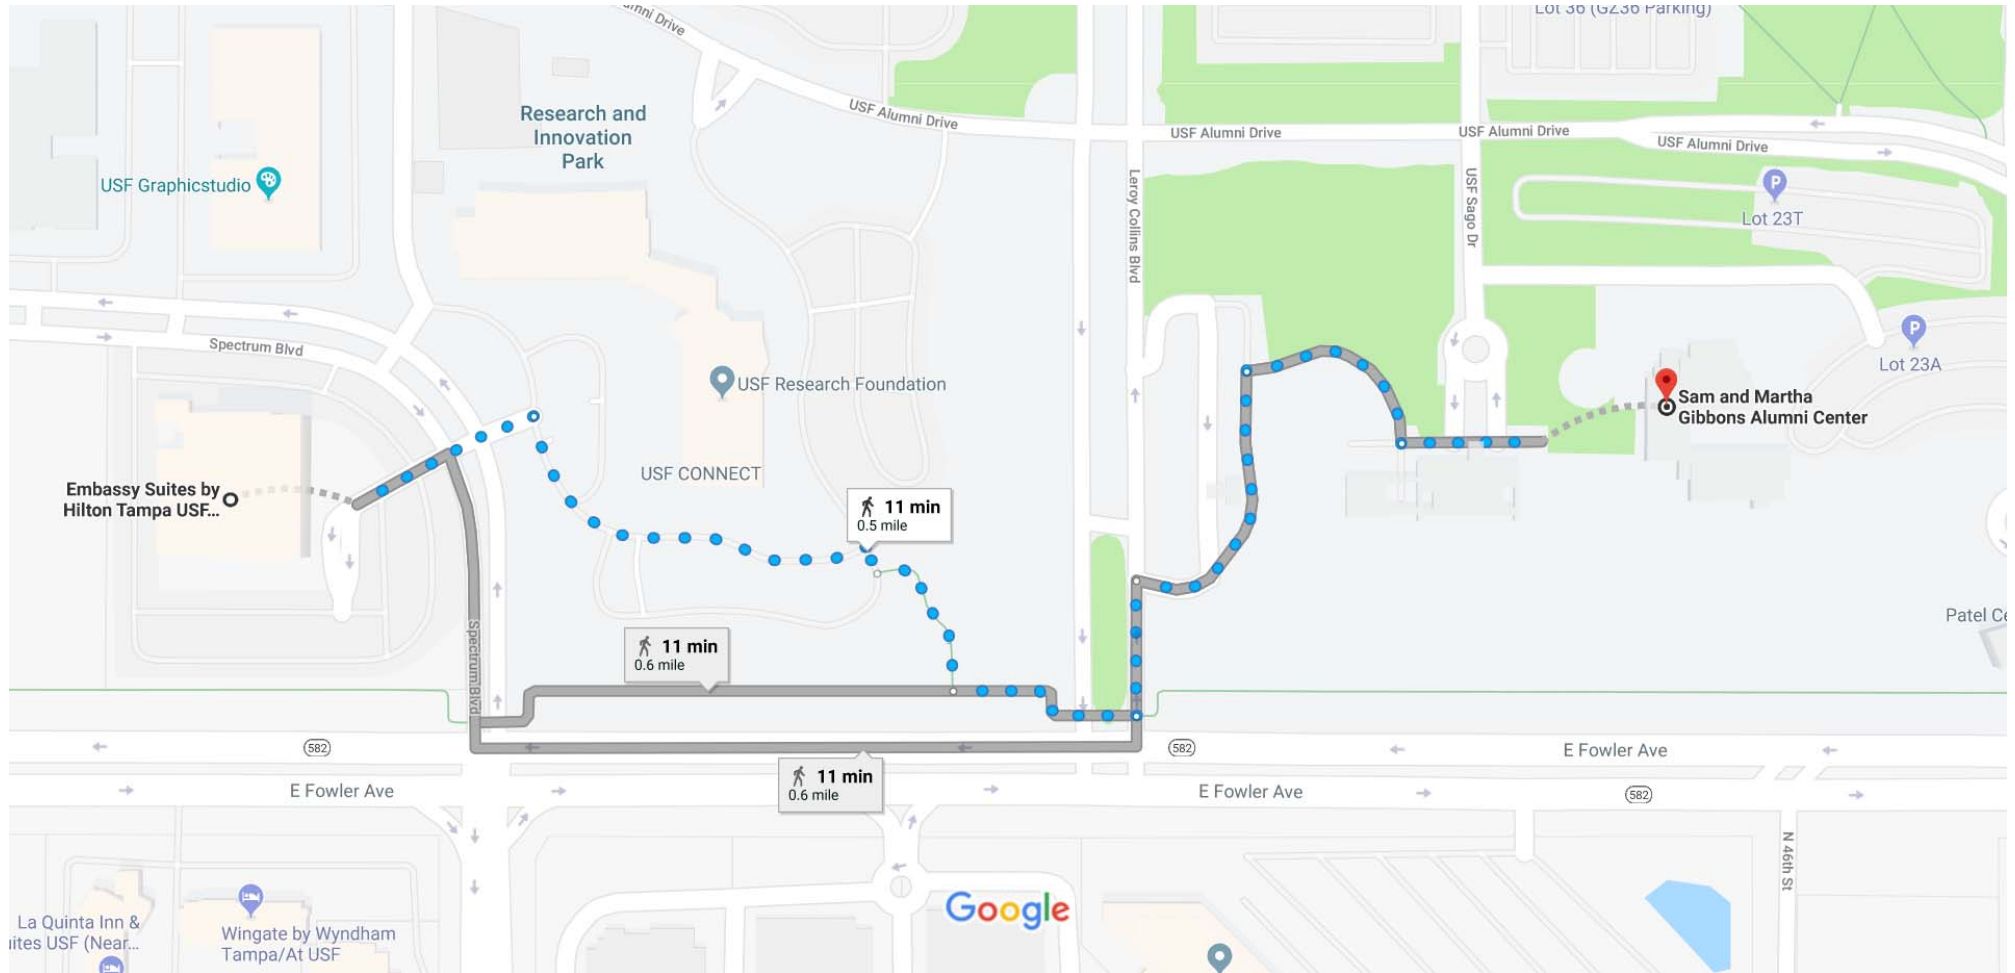

# Embassy Suites by Hilton Tampa USF Near Busch Gardens to Sam and Martha Gibbons Alumni Center

Walk 0.5 mile, 11 min

Map data ©2018 Google 200 ft