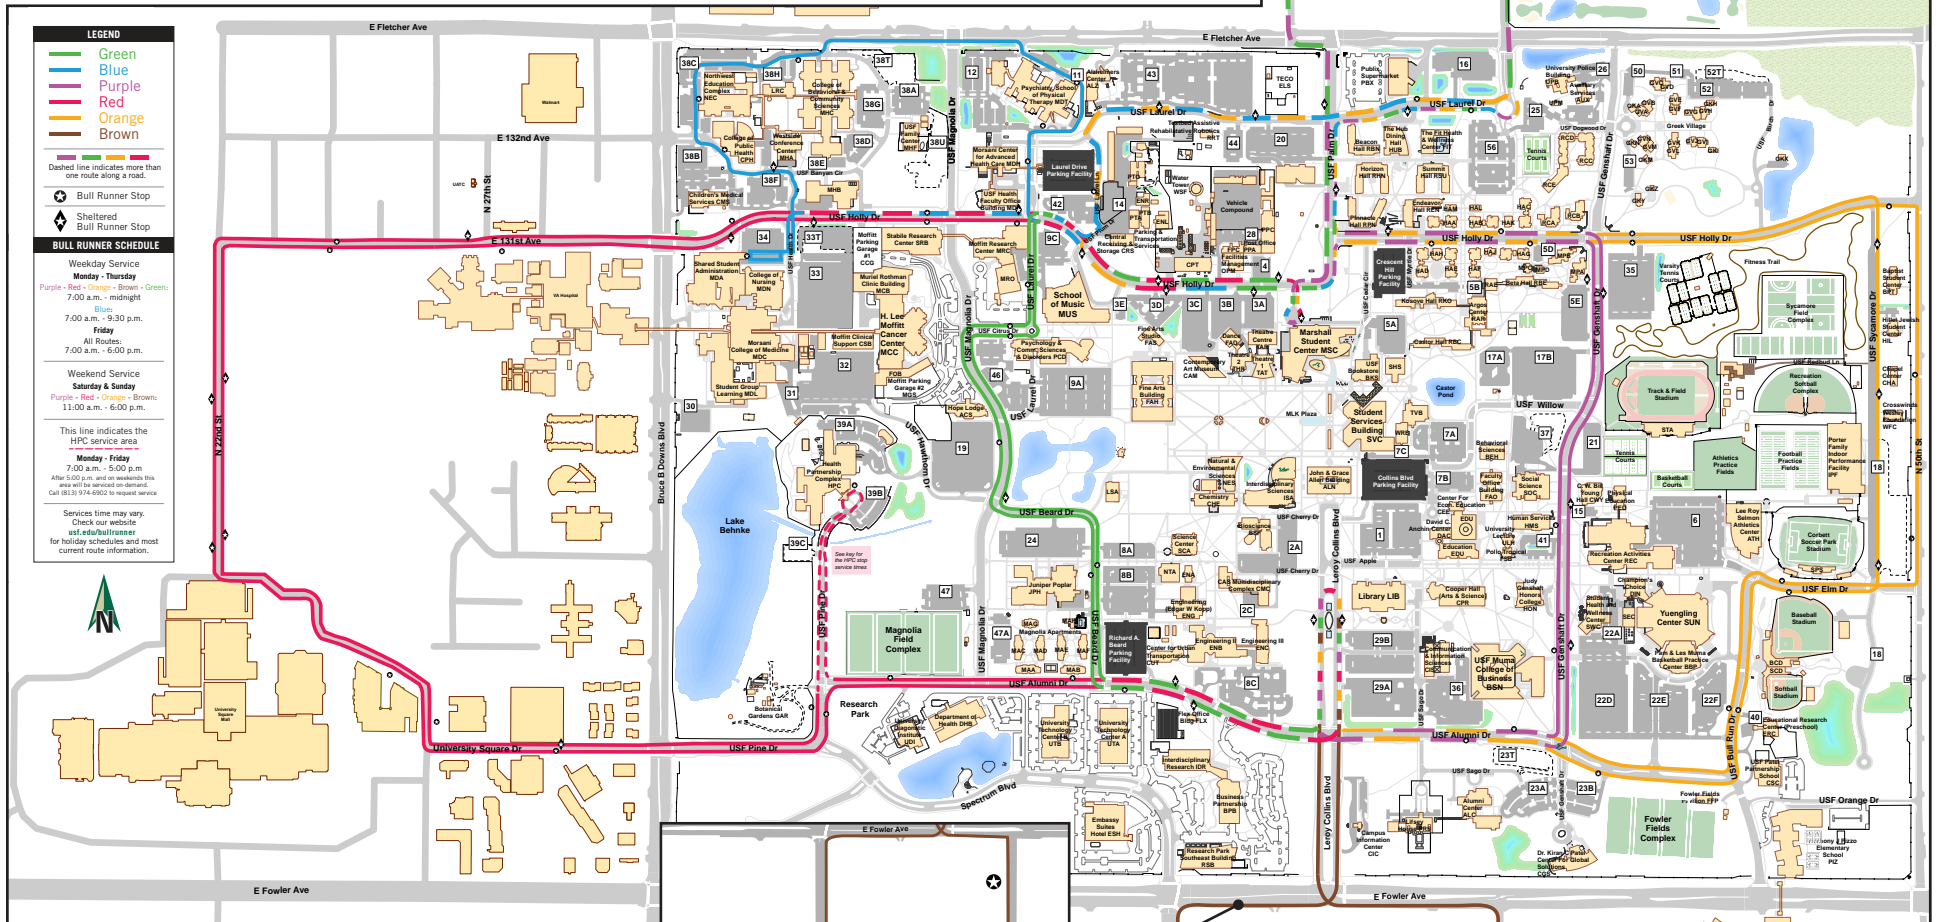

BULL RUNNER / ROUTE MAP

Map updated March 4, 2024

Visit the BullTracker® at usfbullrunner.com for the most accurate and up-to-date route map, and to view real-time information like bus location and arrival time.