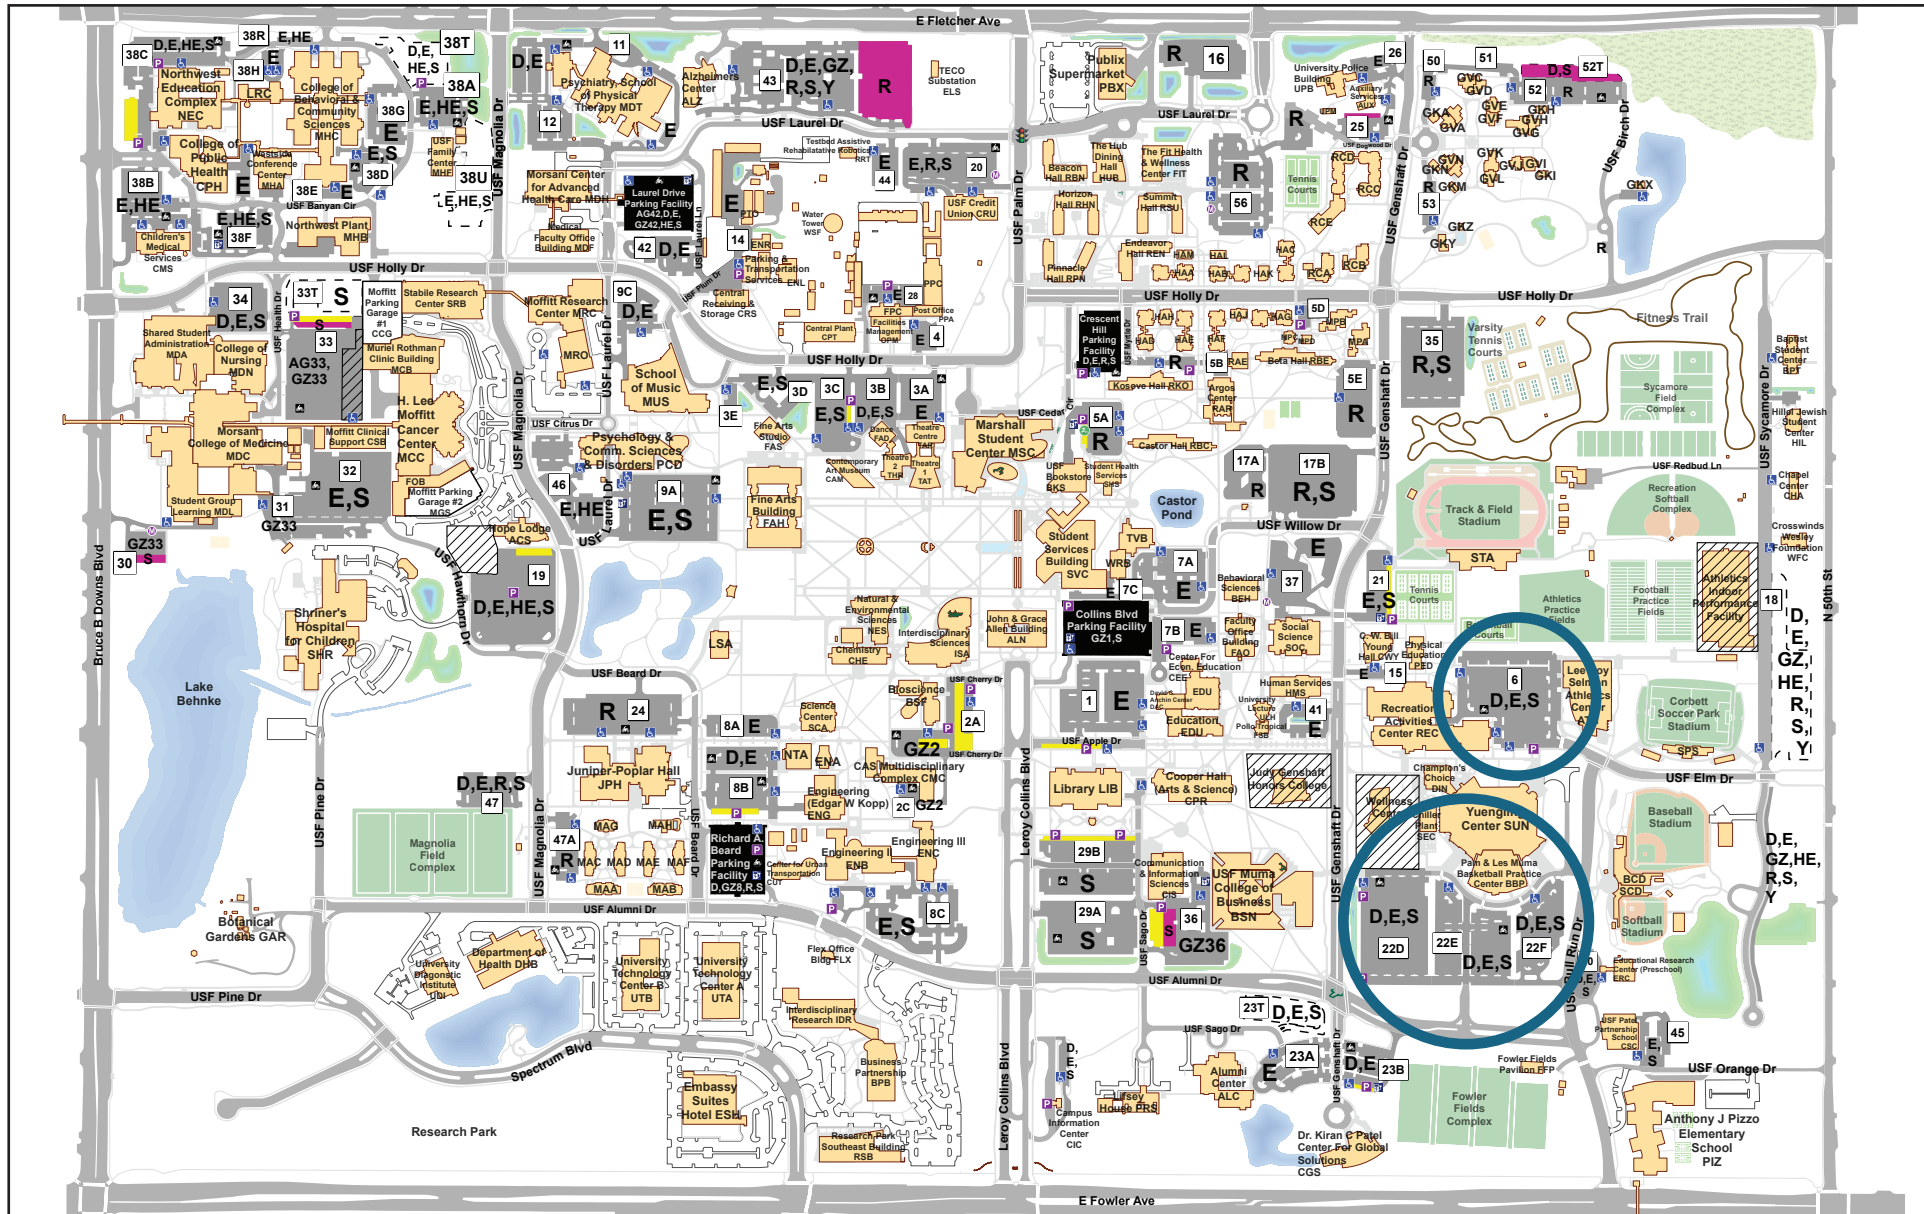

# TAMPA CAMPUS PARKING MAP

Map updated May 16, 2022

- S - Non-Resident Student
- R - Resident Student
- Y - Park-n-Ride / Alumni
- GZ - Gold Zone Staff
- E - Staff
- D - Daily/Visitor Parking
- AG33, HE, and AG42 - Moffitt Employee

- Designated Parking
- Timed Spaces
- ParkMobile use in D spaces
- Motorcycle Parking
- Disabled Parking
- Permit Pay Station
- Metered Parking
- Electric Car Charging Station
- Zipcar Vehicles

Note: This map and all parking designations are subject to change. For the most up-to-date information, please see [usf.edu/parking](http://usf.edu/parking)