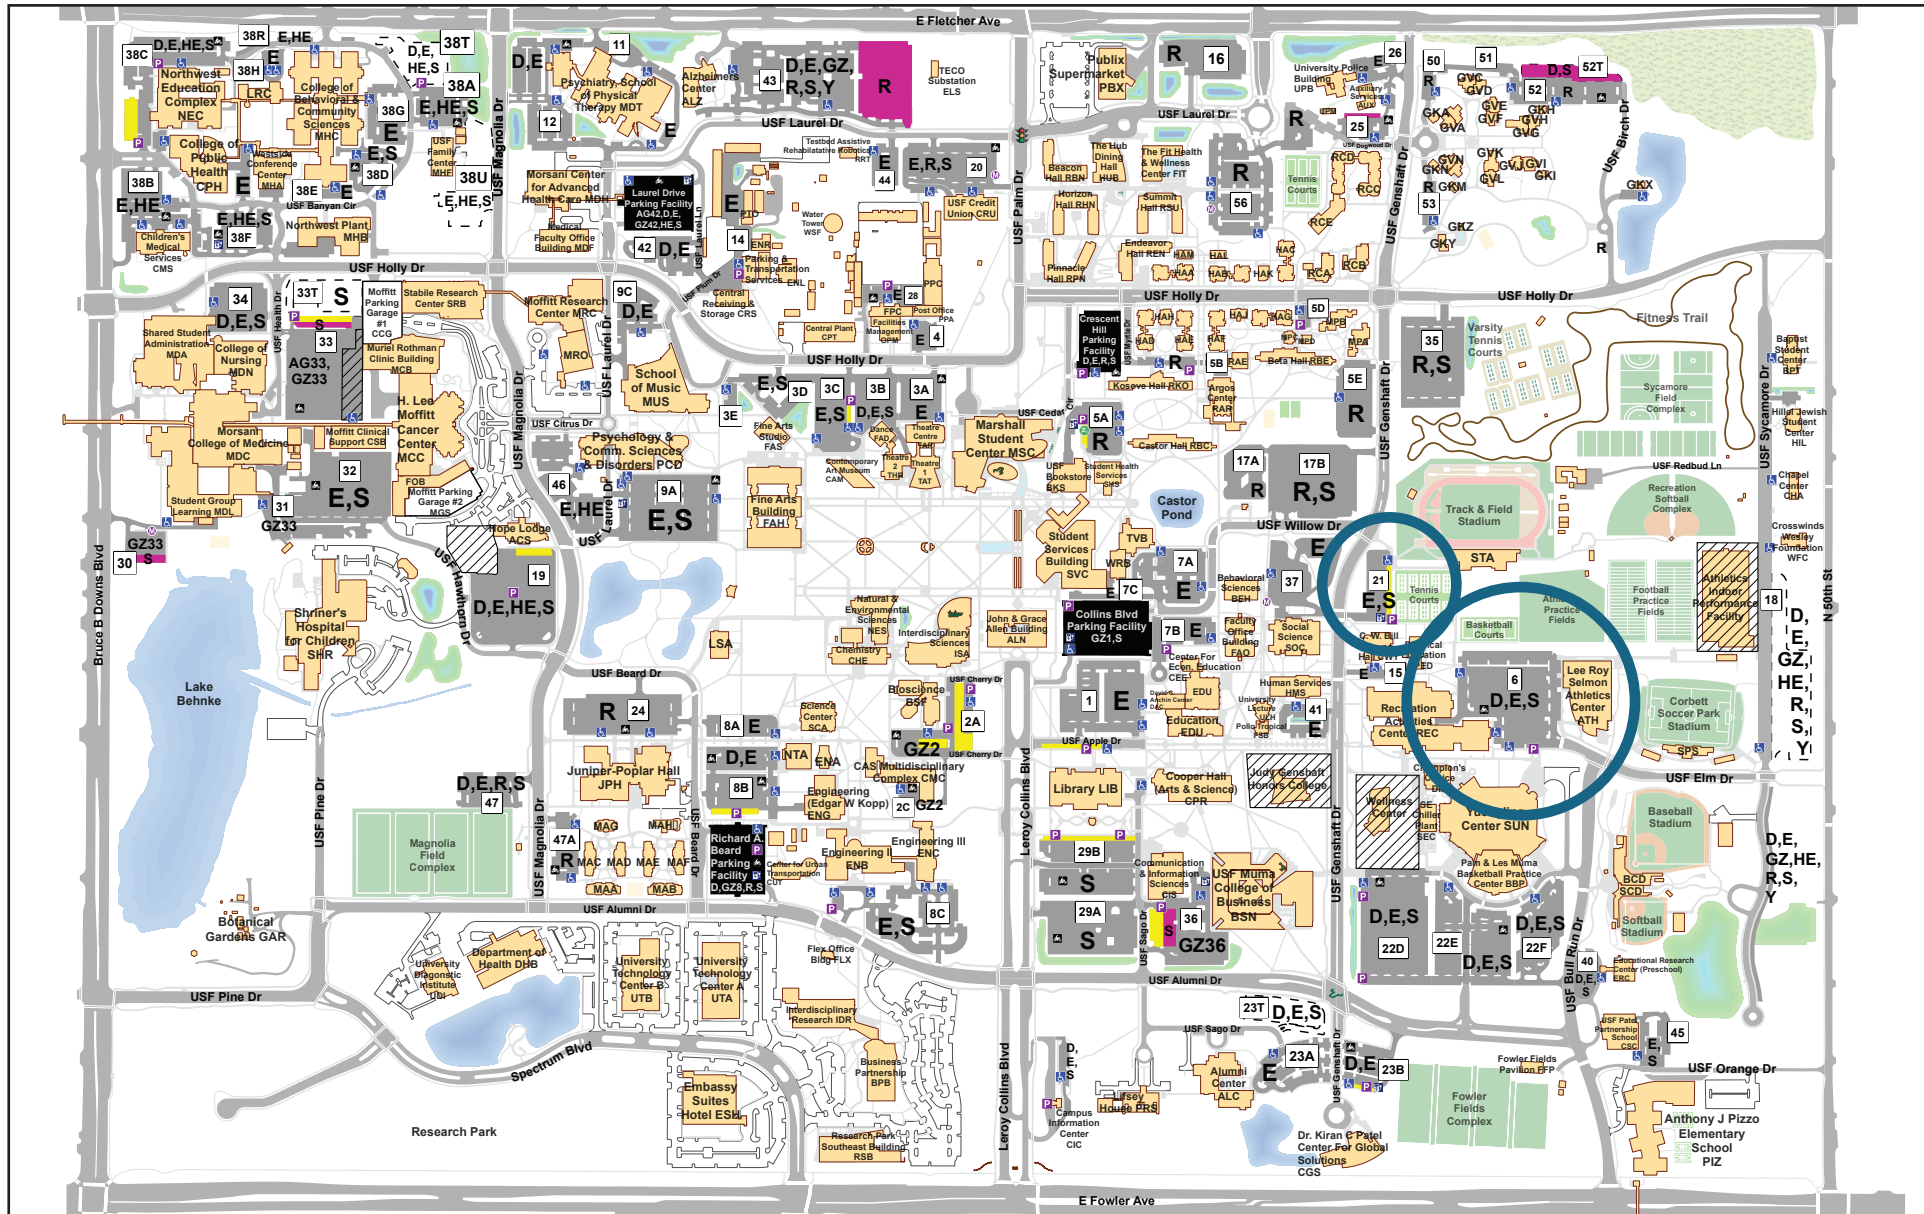

# TAMPA CAMPUS PARKING MAP

Map updated May 16, 2022

- S - Non-Resident Student
- R - Resident Student
- Y - Park-n-Ride / Alumni
- GZ - Gold Zone Staff
- E - Staff
- D - Daily/Visitor Parking
- AG33, HE, and AG42 - Moffitt Employee

- Designated Parking
- Timed Spaces
- ParkMobile use in D spaces
- Motorcycle Parking
- Disabled Parking
- Permit Pay Station
- Metered Parking
- Electric Car Charging Station
- Zipcar Vehicles

Note: This map and all parking designations are subject to change. For the most up-to-date information, please see [usf.edu/parking](http://usf.edu/parking)