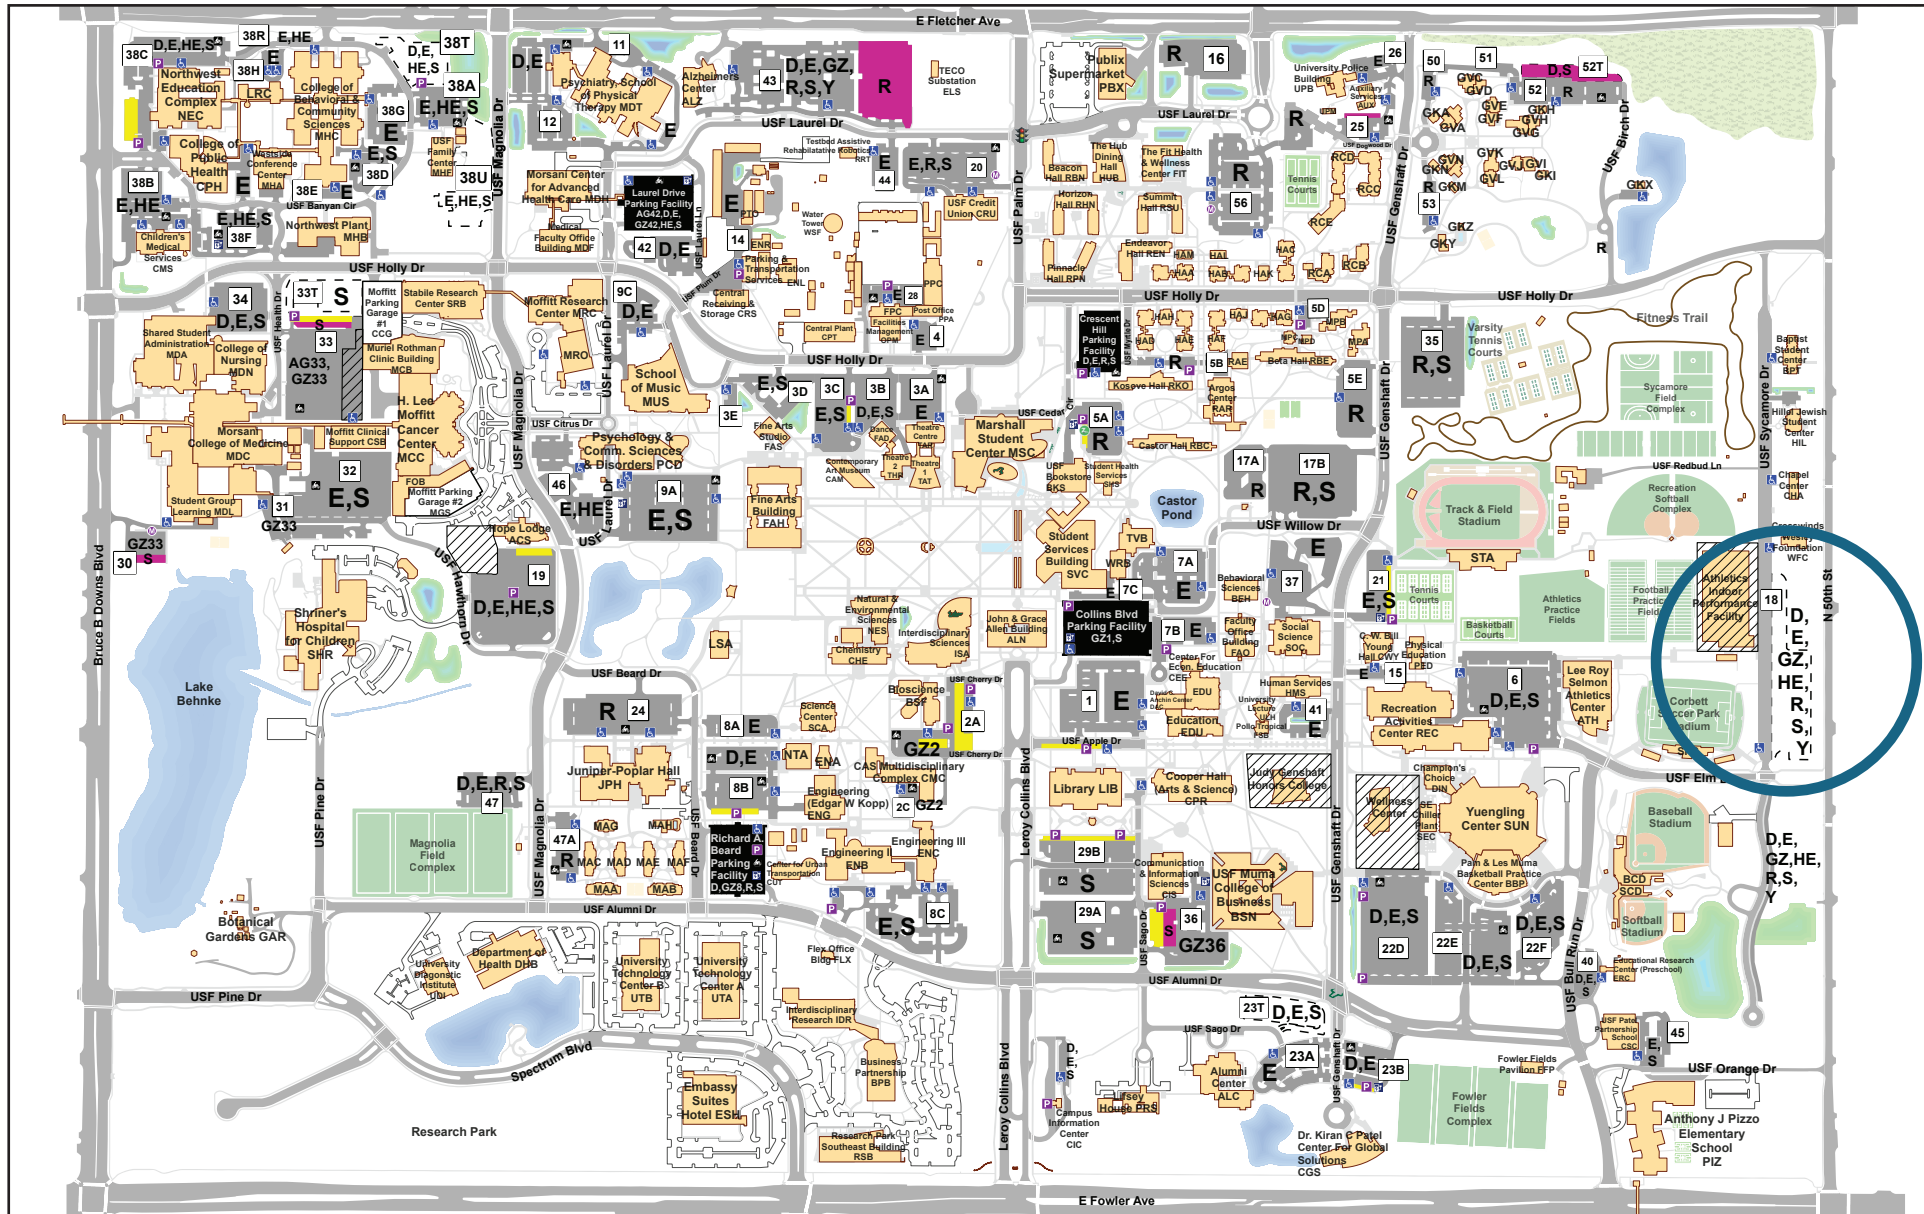

TAMPA CAMPUS PARKING MAP

Map updated May 16, 2022

- S - Non-Resident Student
- R - Resident Student
- Y - Park-n-Ride / Alumni
- GZ - Gold Zone Staff
- E - Staff
- D - Daily/Visitor Parking
- AG33, HE, and AG42 - Moffitt Employee

- Designated Parking
- Timed Spaces
- ParkMobile use in D spaces
- Motorcycle Parking
- Disabled Parking
- Electric Car Charging Station
- Metered Parking
- Permit Pay Station
- Zipcar Vehicles

Note: This map and all parking designations are subject to change. For the most up-to-date information, please see usf.edu/parking