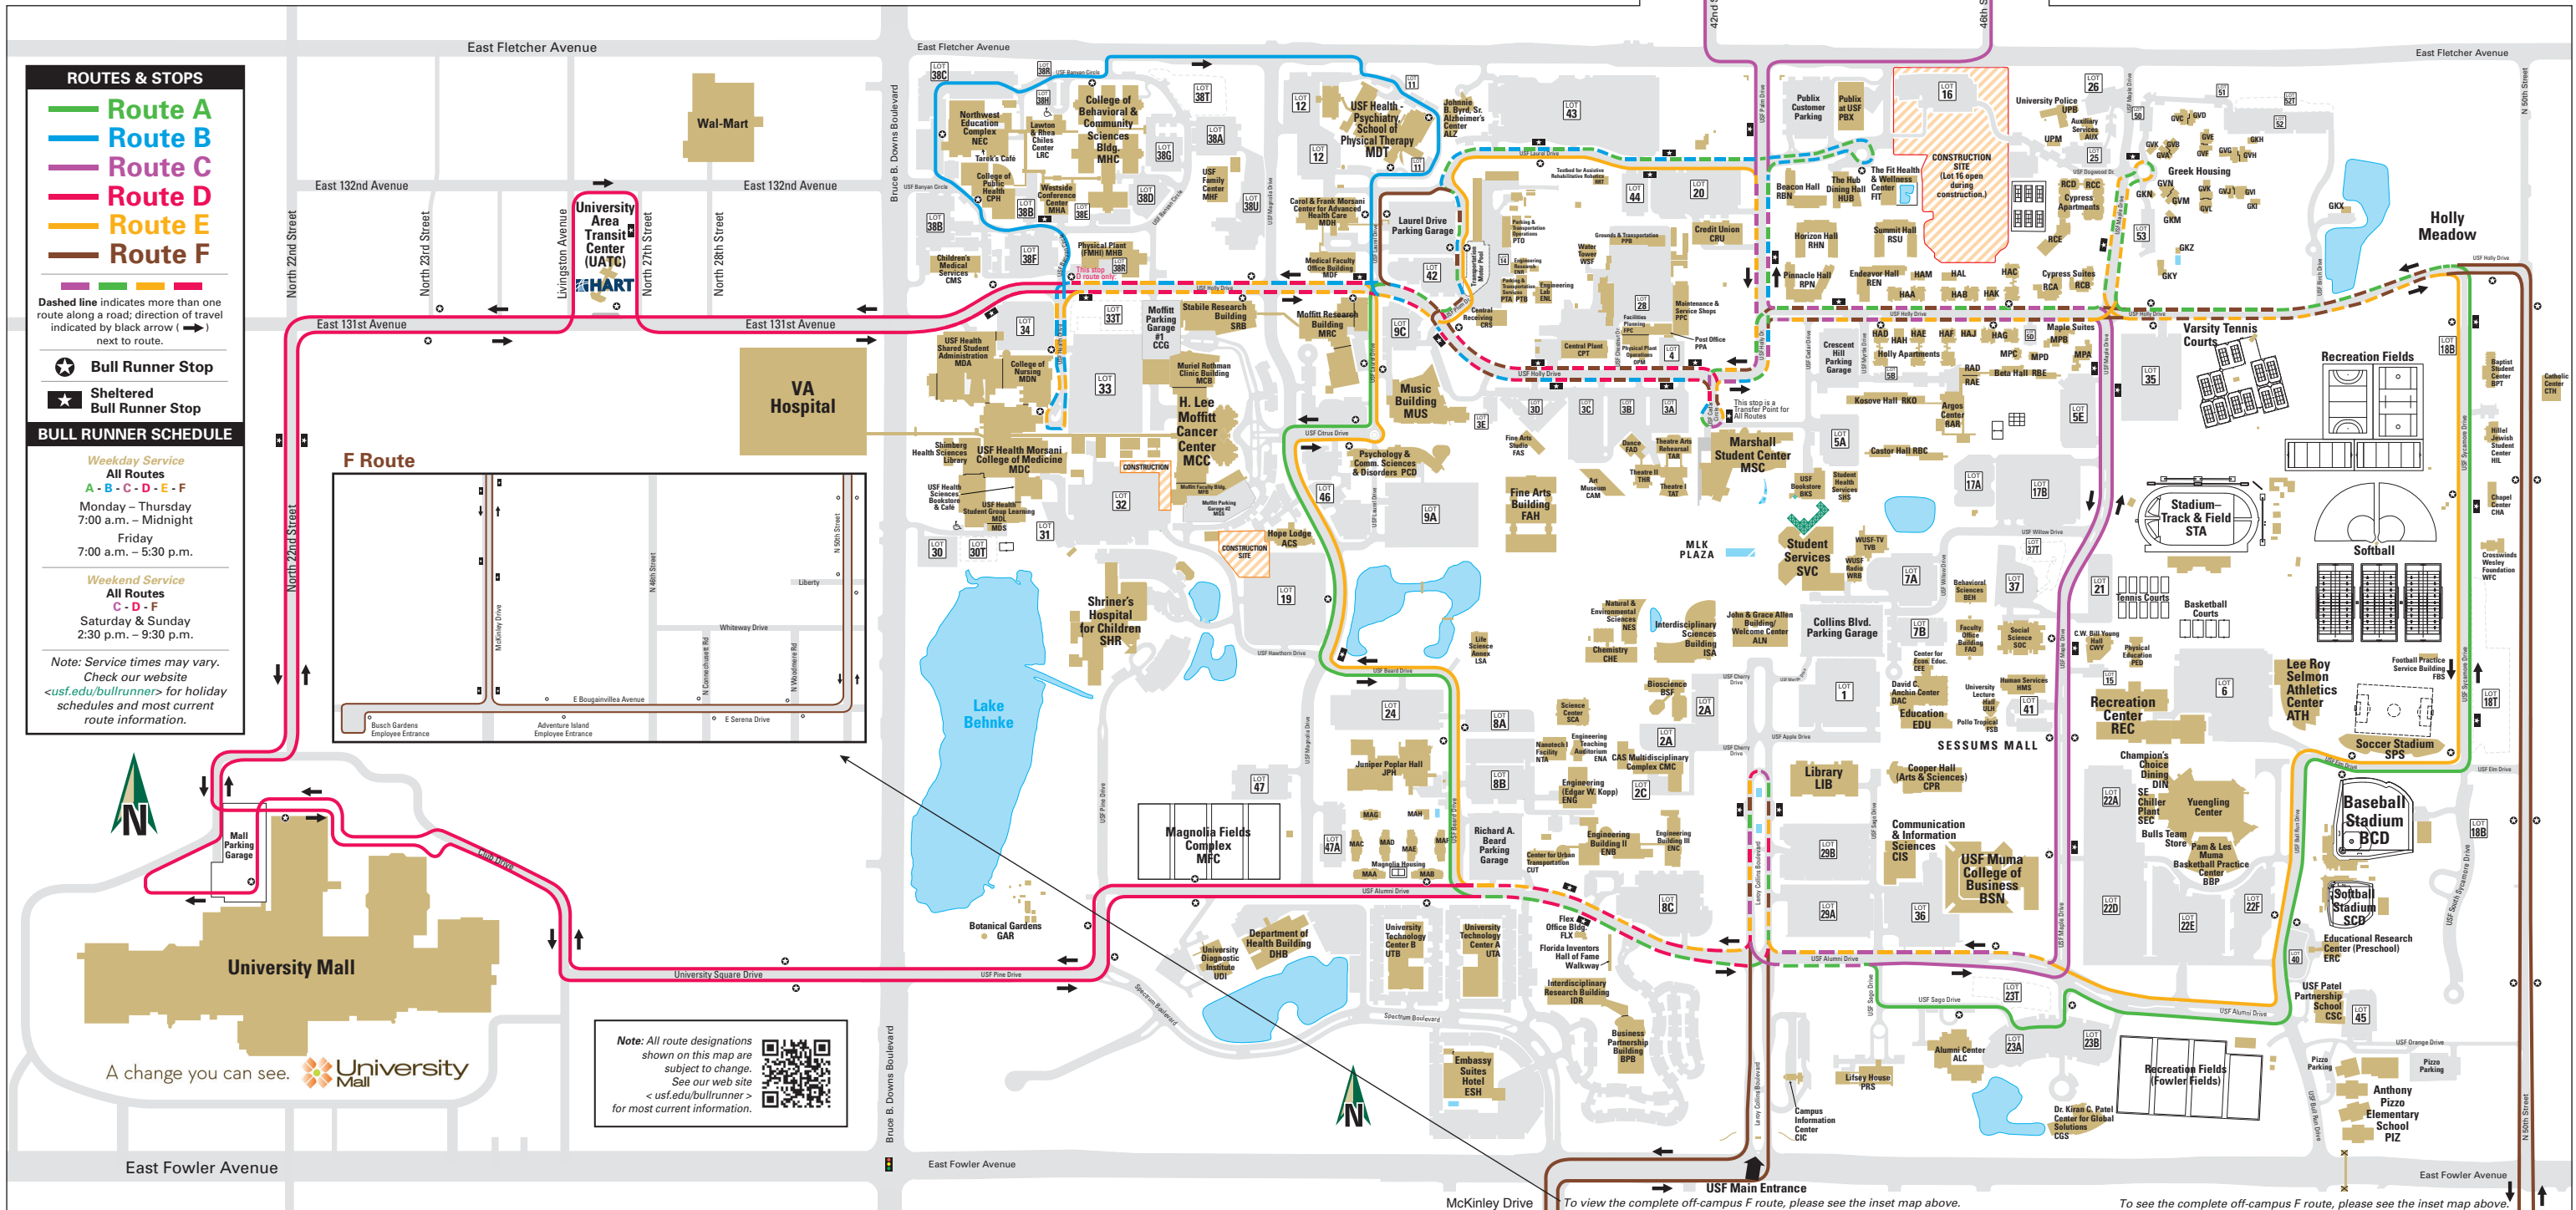

Use the **BULLTRACKER** to locate the fare-free Bull Runner Transit!

Get these features online or from your mobile device:

- Find bus locations in real time
- Get bus arrival predictions
- Set up alerts for bus arrivals at your stop
- View a specific route or the entire system
- Find out if space is available on the bus

usbullrunner.com

Revised 10/15/18 • Note: This map and all routes are subject to change. For the most up-to-date information, please see usf.edu/parking.

Note: All route designations shown on this map are subject to change. See our web site usf.edu/bullrunner for most current information.

A change you can see. University Mall

To view the complete off-campus F route, please see the inset map above.

To see the complete off-campus F route, please see the inset map above.