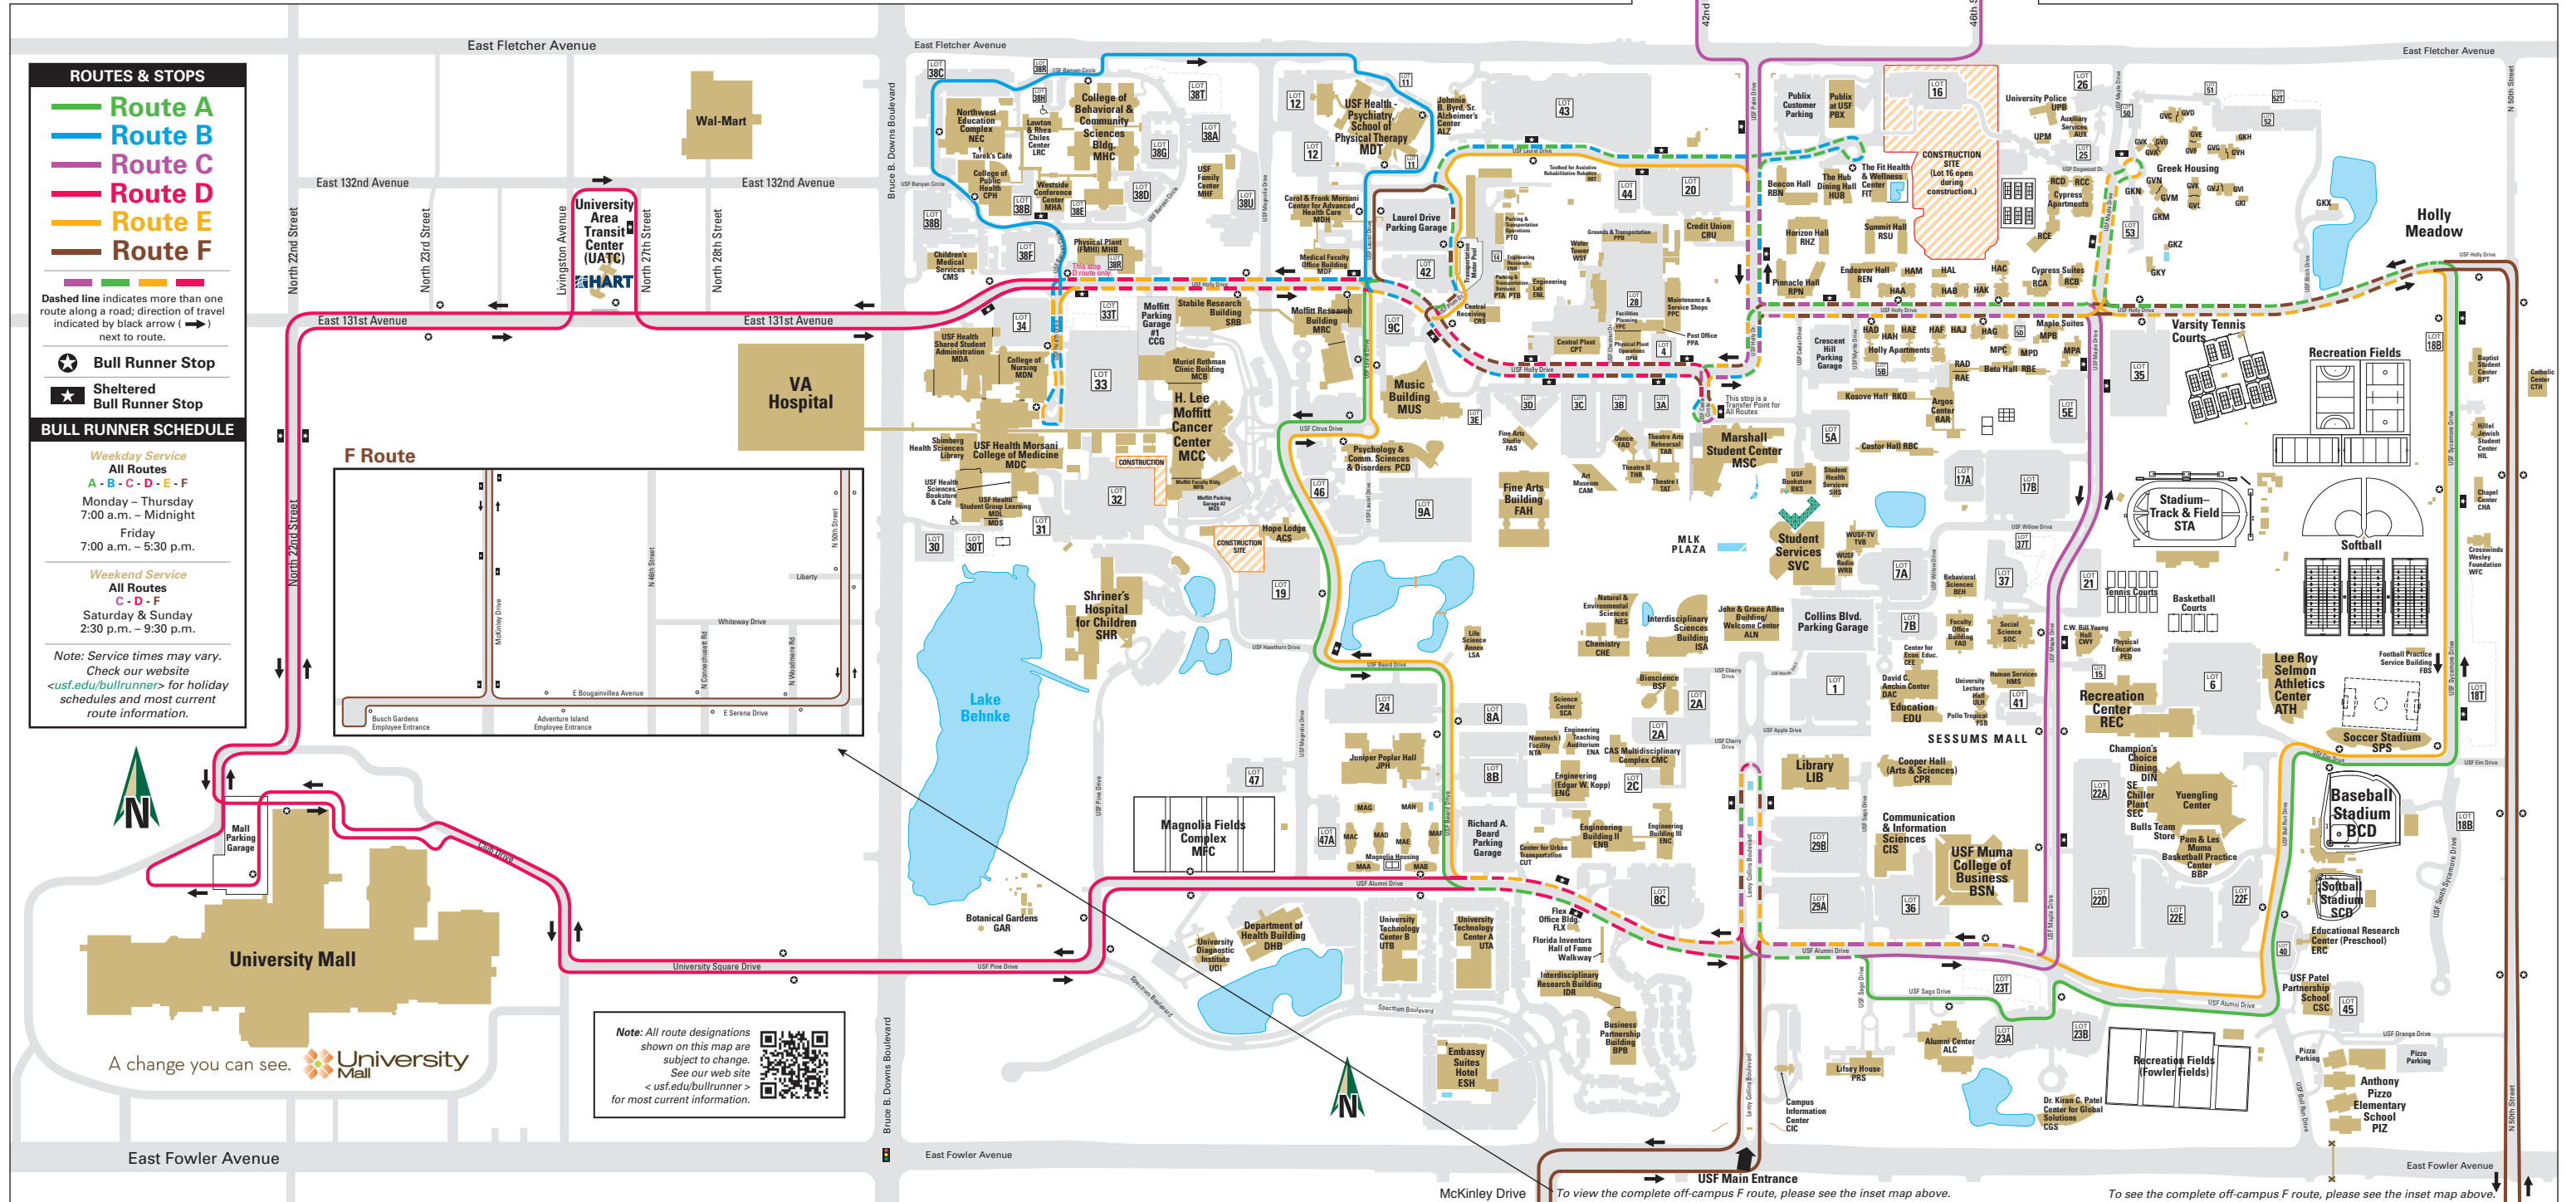

Use the **BULLTRACKER** to locate the fare-free Bull Runner Transit!

Get these features online or from your mobile device:

- Find bus locations in real time
- Get bus arrival predictions
- Set up alerts for bus arrivals at your stop
- View a specific route or the entire system
- Find out if space is available on the bus

usbullrunner.com

Revised 08/01/18 • Note: This map and all routes are subject to change. For the most up-to-date information, please see www.usf.edu/parking.

Note: All route designations shown on this map are subject to change. See our web site usf.edu/bullrunner for most current information.

A change you can see. **University Mall**

To view the complete off-campus F route, please see the inset map above.

To see the complete off-campus F route, please see the inset map above.