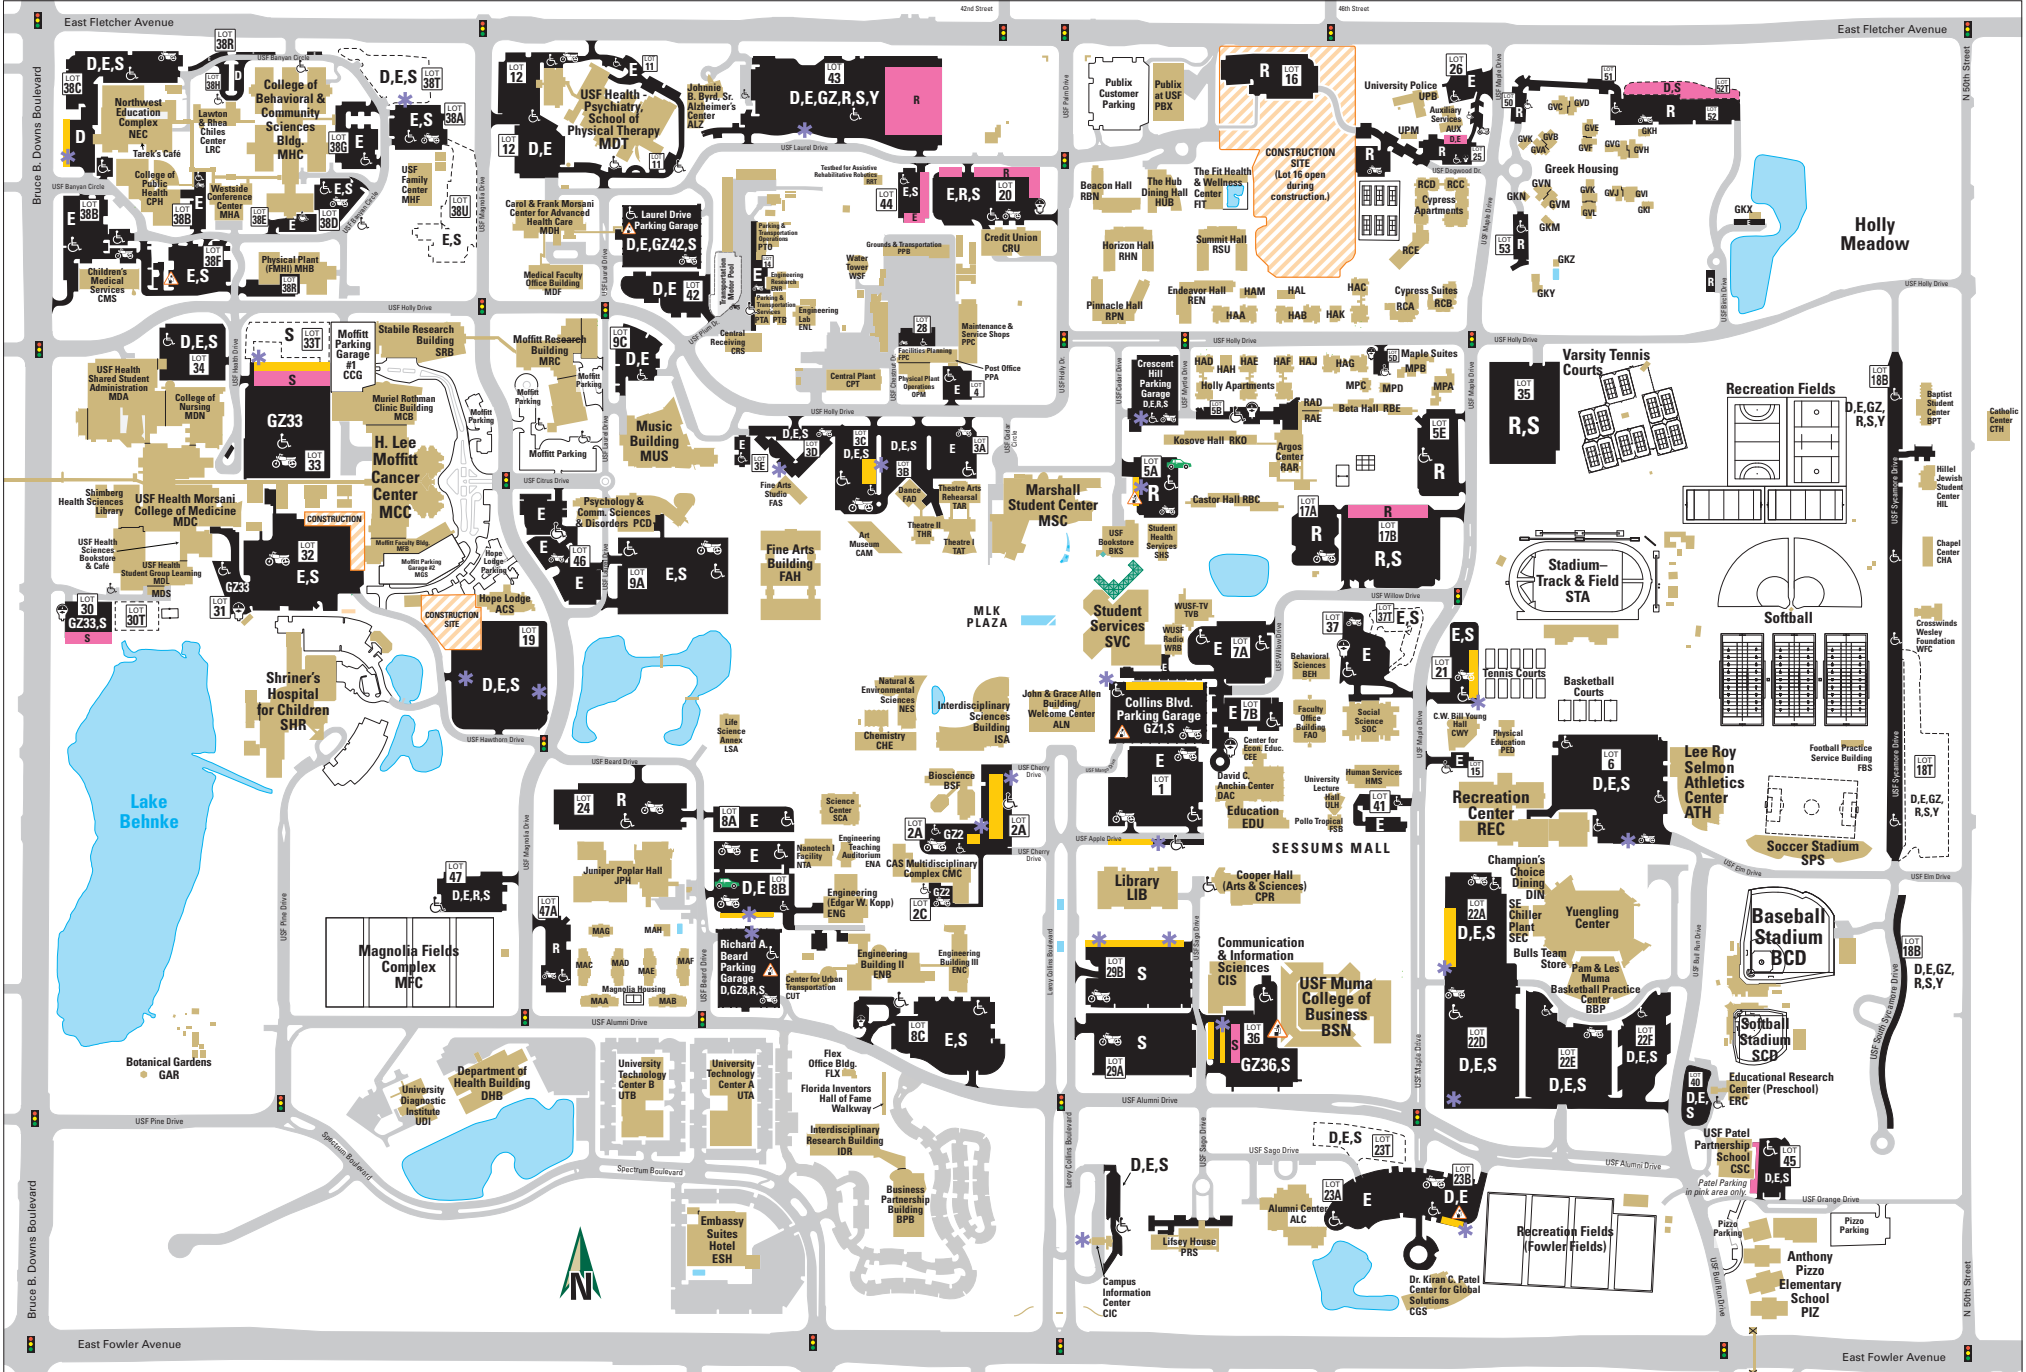

USF UNIVERSITY OF SOUTH FLORIDA TAMPA CAMPUS PARKING MAP

Revised 10/15/18 • Note: This map and all parking designations are subject to change. For the most up-to-date information, please see usf.edu/parking.

MAP KEY

- S - Non-Resident Student
- R - Resident Student
- Y - Park-n-Ride / Alumni
- GZ - Gold Staff
- E - Staff
- D - Daily / Visitor Parking
- Designated Parking
- Timed Spaces
- Parkmobile - use in D / spaces
- Motorcycle Parking
- Disabled Parking
- Permit Pay Station
- Metered Parking
- Electric Car Charging Station
- Enterprise CarShare