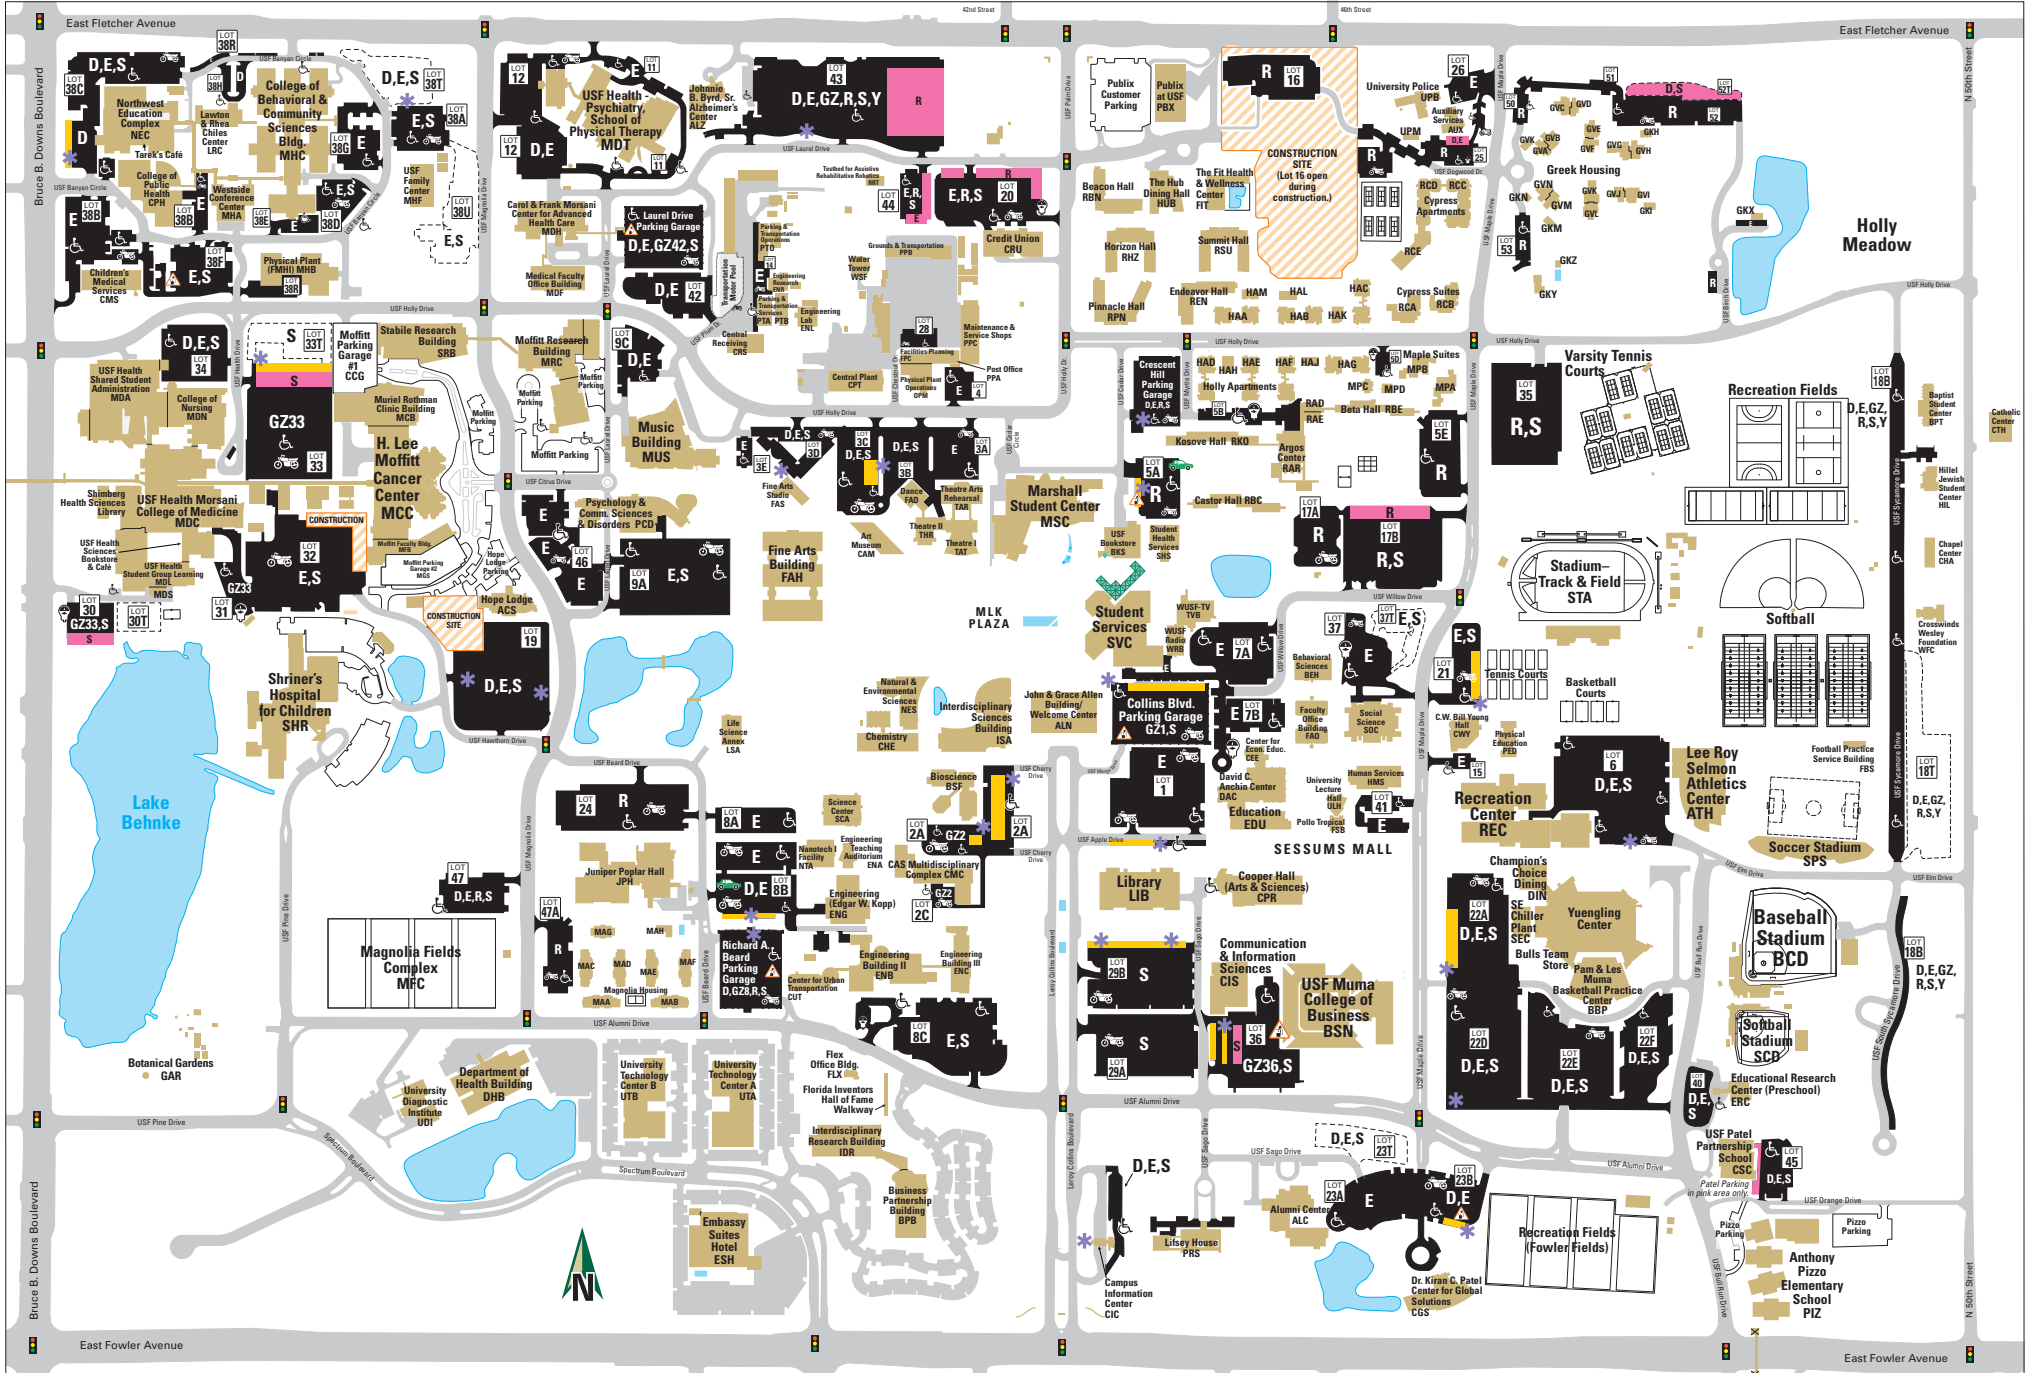

# USF UNIVERSITY OF SOUTH FLORIDA TAMPA CAMPUS PARKING MAP

Revised 08/01/18 • Note: This map and all parking designations are subject to change. For the most up-to-date information, please see [usf.edu/parking](http://usf.edu/parking).

## MAP KEY

- S - Non-Resident Student
- R - Resident Student
- Y - Park-n-Ride / Alumni
- GZ - Gold Staff
- E - Staff
- D - Daily / Visitor Parking
- Designated Parking
- Timed Spaces
- Parkmobile - use in D / spaces
- Motorcycle Parking
- Disabled Parking
- Permit Pay Station
- Metered Parking
- Electric Car Charging Station
- Enterprise CarShare