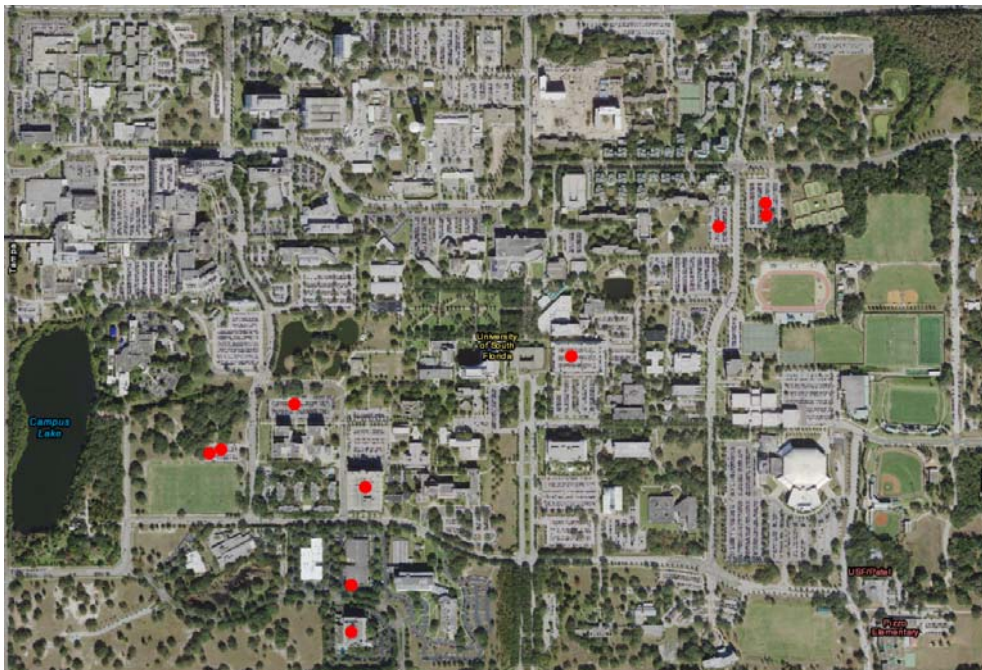

COMMUNITY CRIME ALERT

Alert #: 2019-002

Date of Alert: February 7, 2019

Offense: Auto Burglaries

Since the beginning of 2019, the USF campus experienced 10 auto burglaries; four (4) in January and six (6) to date in February. The suspect(s) either gained entry through unlocked doors or broke a window on the vehicle.

Auto burglaries are also occurring in the area surrounding USF. USFPD Detectives are actively investigating and exchanging information with other law enforcement agencies.

The map depicts the on campus locations of the on campus burglaries:

Parking Lot 5E, Parking lot 35, Parking lot 47, Parking Lot 24, Collins Blvd Garage, Beard Drive Garage, and Embassy Suites parking lot.