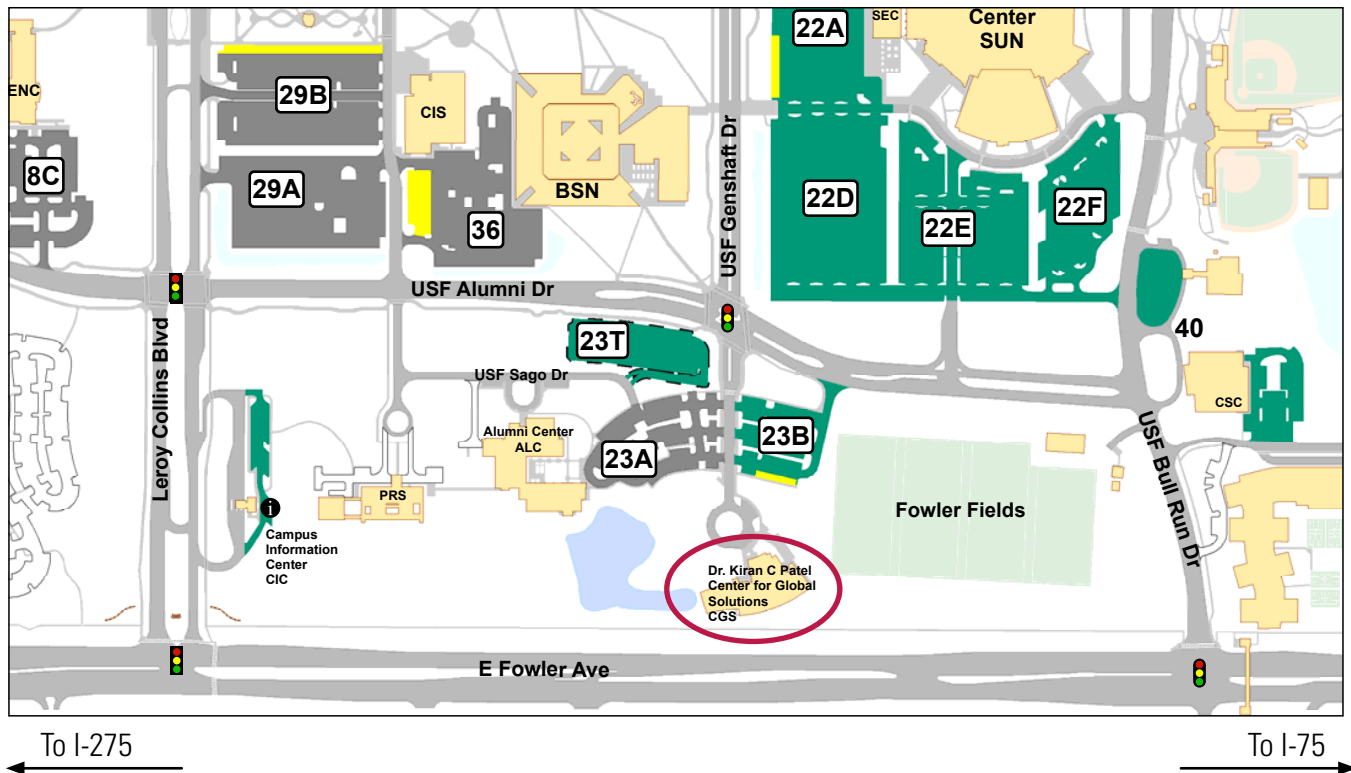

# Welcome to USF and the Patel Center for Global Solutions

- From the west, drive east on Fowler Avenue to Leroy Collins Boulevard and turn left. At the first light, turn right onto USF Alumni Drive. At the light, turn right onto USF Genshaft Drive.
- From the east, drive west on Fowler Avenue to USF Bull Run Drive and turn right. Turn left onto USF Alumni Drive, then left onto USF Genshaft Drive.
- Event parking is available in in lots 23A and 23B.

## Patel Center for Global Solutions

Physical Address: 11710 USF Genshaft Drive, Tampa, FL 33620