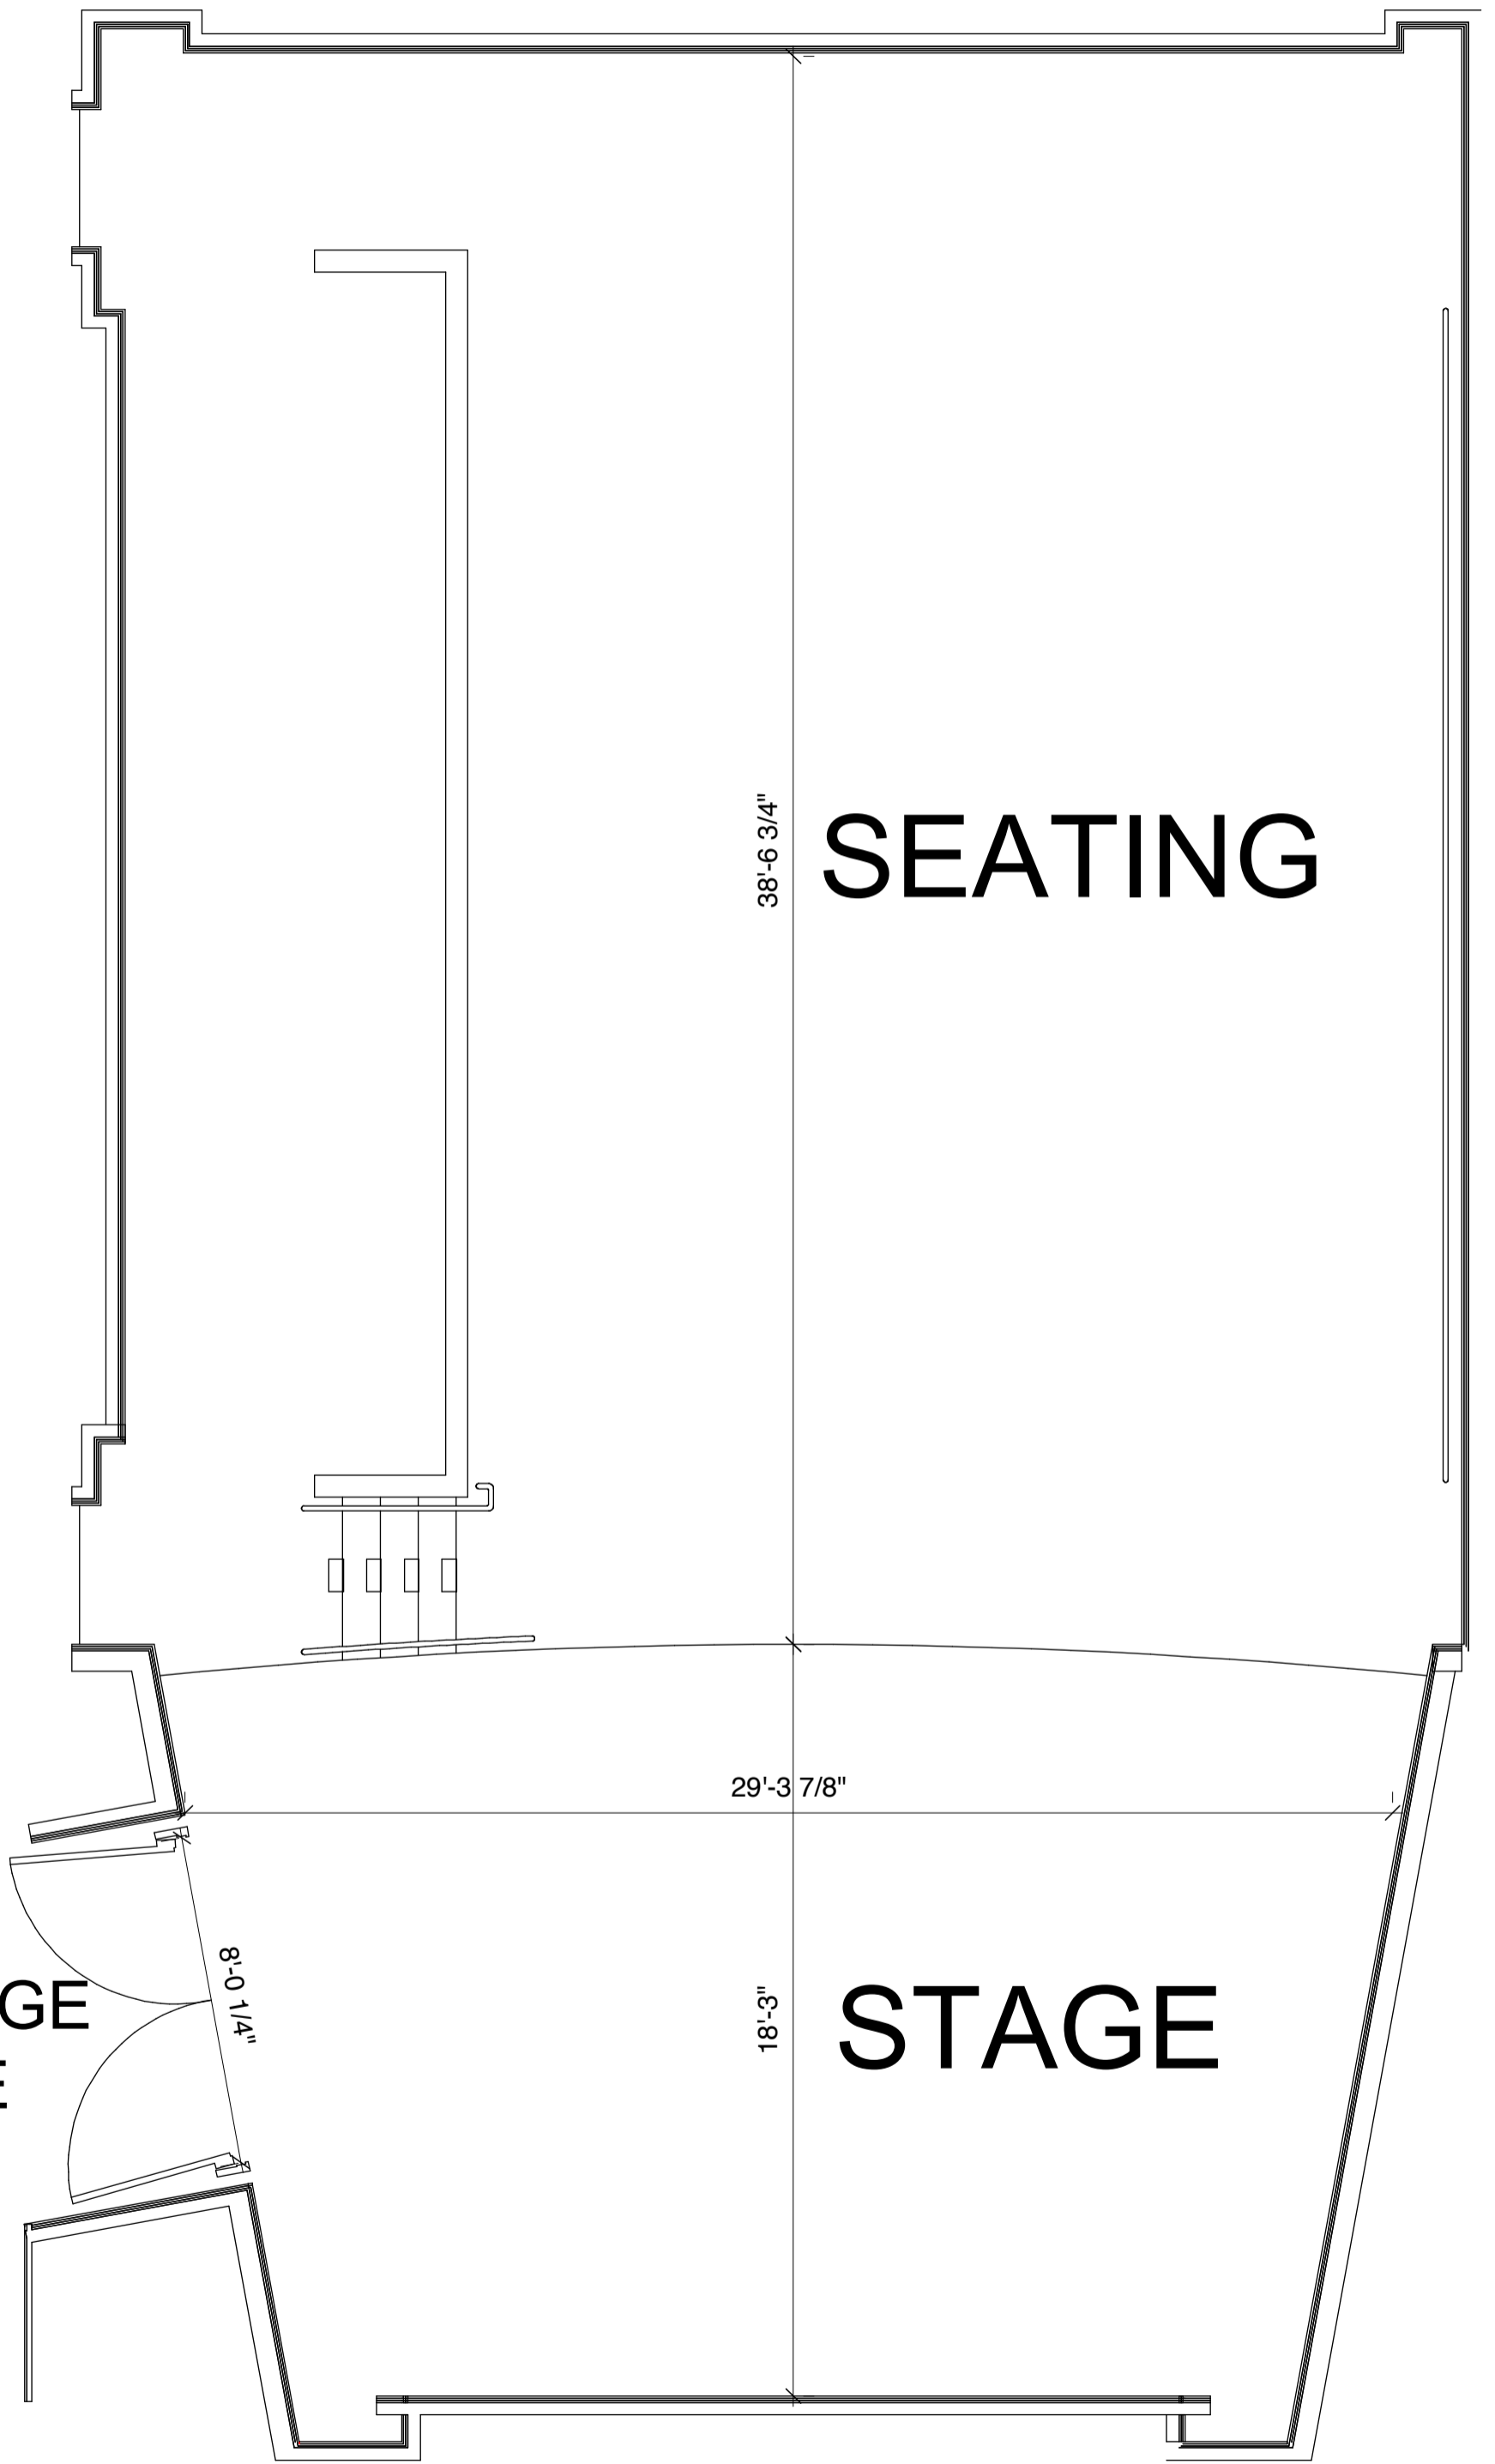

**BACKSTAGE  
STORAGE**

38'-6 3/4"

**SEATING**

29'-3 7/8"

18'-3"

**STAGE**

8'-0 1/4"