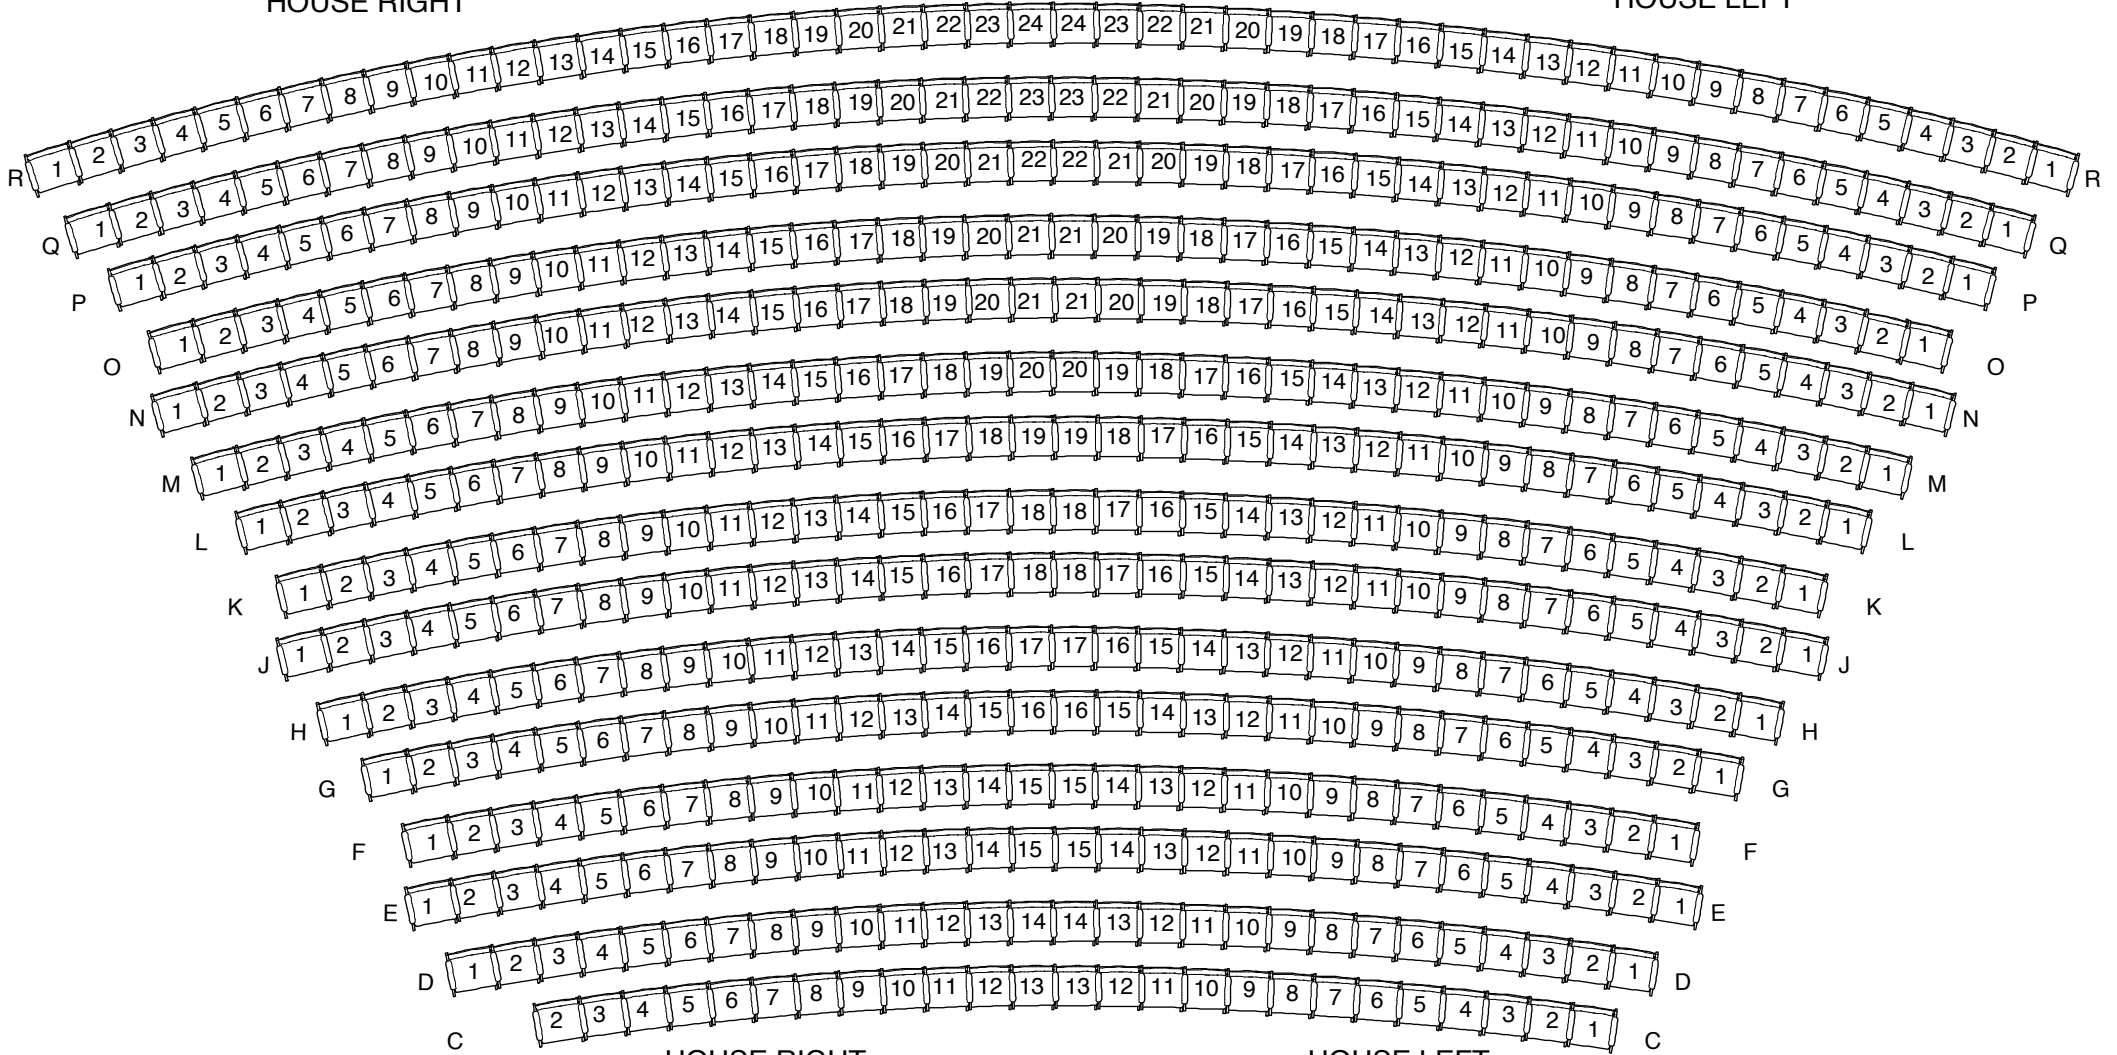

USF College of The Arts

THEATRE I
Seating Map

HOUSE RIGHT

HOUSE LEFT

HOUSE RIGHT

HOUSE LEFT

STAGE