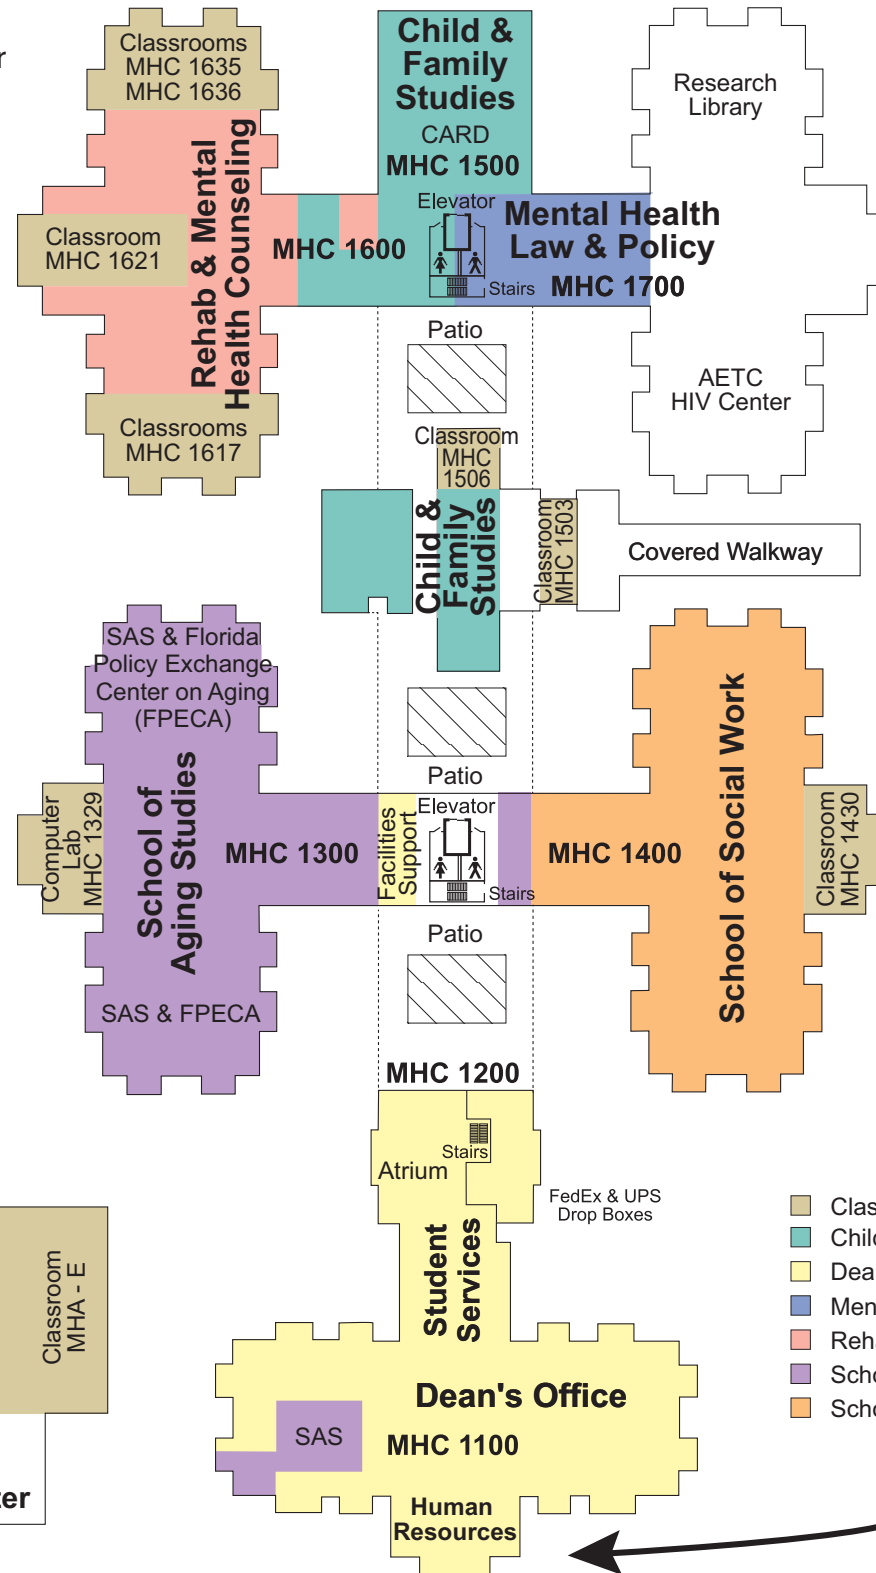

College of Behavioral & Community Sciences - MHC & MHA Buildings

Stop 346
Chiles Center

First Floor

Second Floor

Bruce B. Downs Boulevard

USF Magnolia Drive

Stop 340
Westside Conference Center

- Classrooms
- Child & Family Studies
- Dean's Office, Student Services & Facilities
- Mental Health Law & Policy
- Rehab & Mental Health Counseling
- School of Aging Studies
- School of Social Work