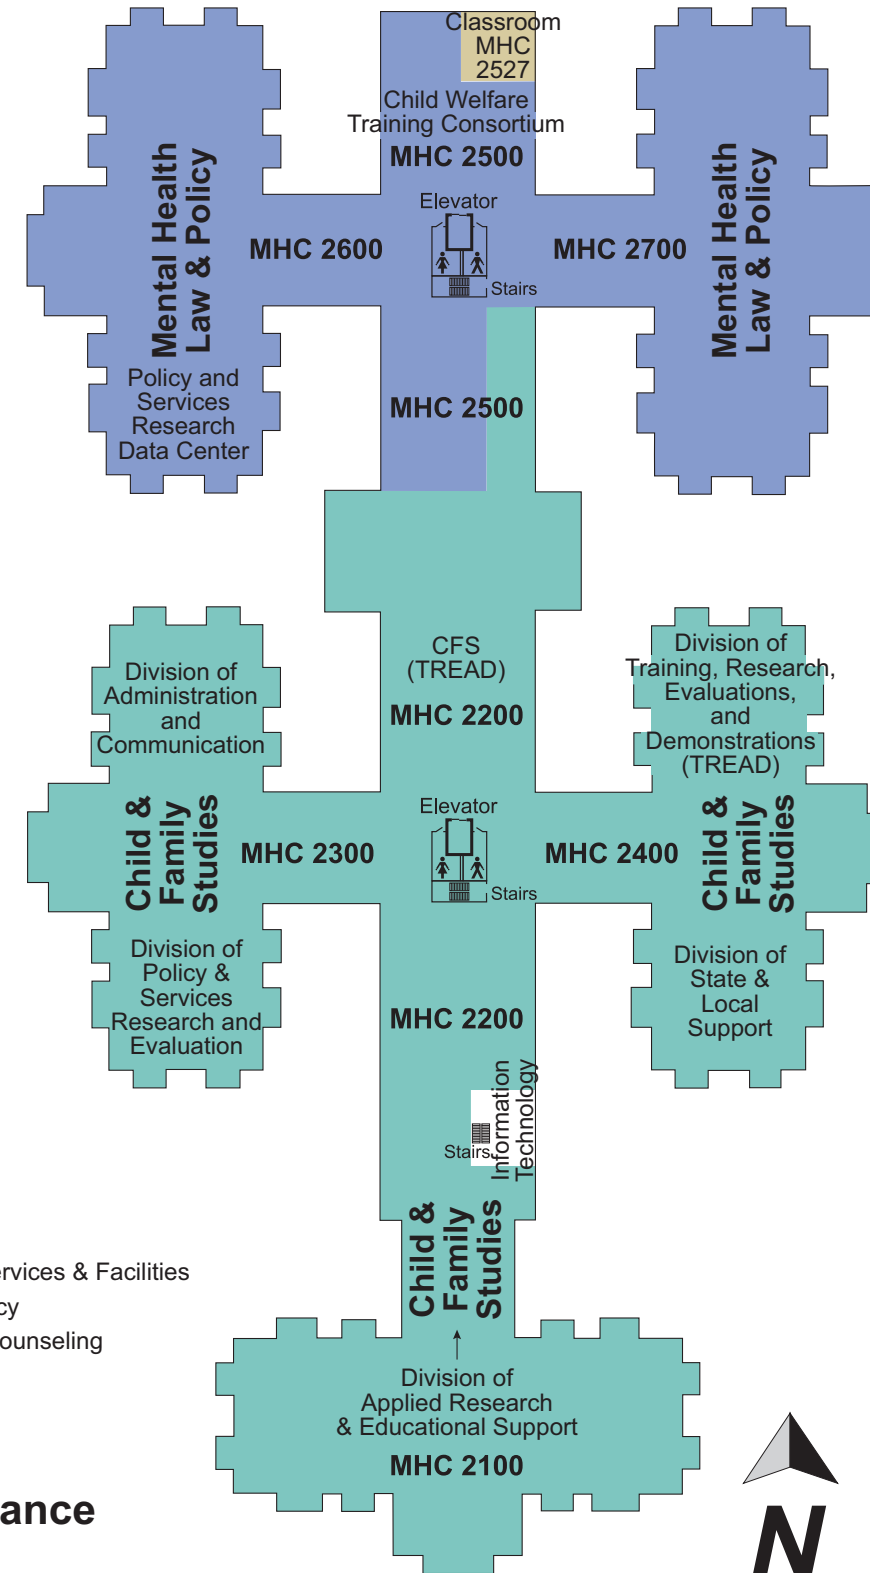

College of Behavioral & Community Sciences - MHC & MHA Buildings

Stop 346
Chiles Center

First Floor

Second Floor

Bruce B. Downs Boulevard

USF Magnolia Drive

Stop 340
Westside Conference Center

- Classrooms
- Child & Family Studies
- Dean's Office, Student Services & Facilities
- Mental Health Law & Policy
- Rehab & Mental Health Counseling
- School of Aging Studies
- School of Social Work