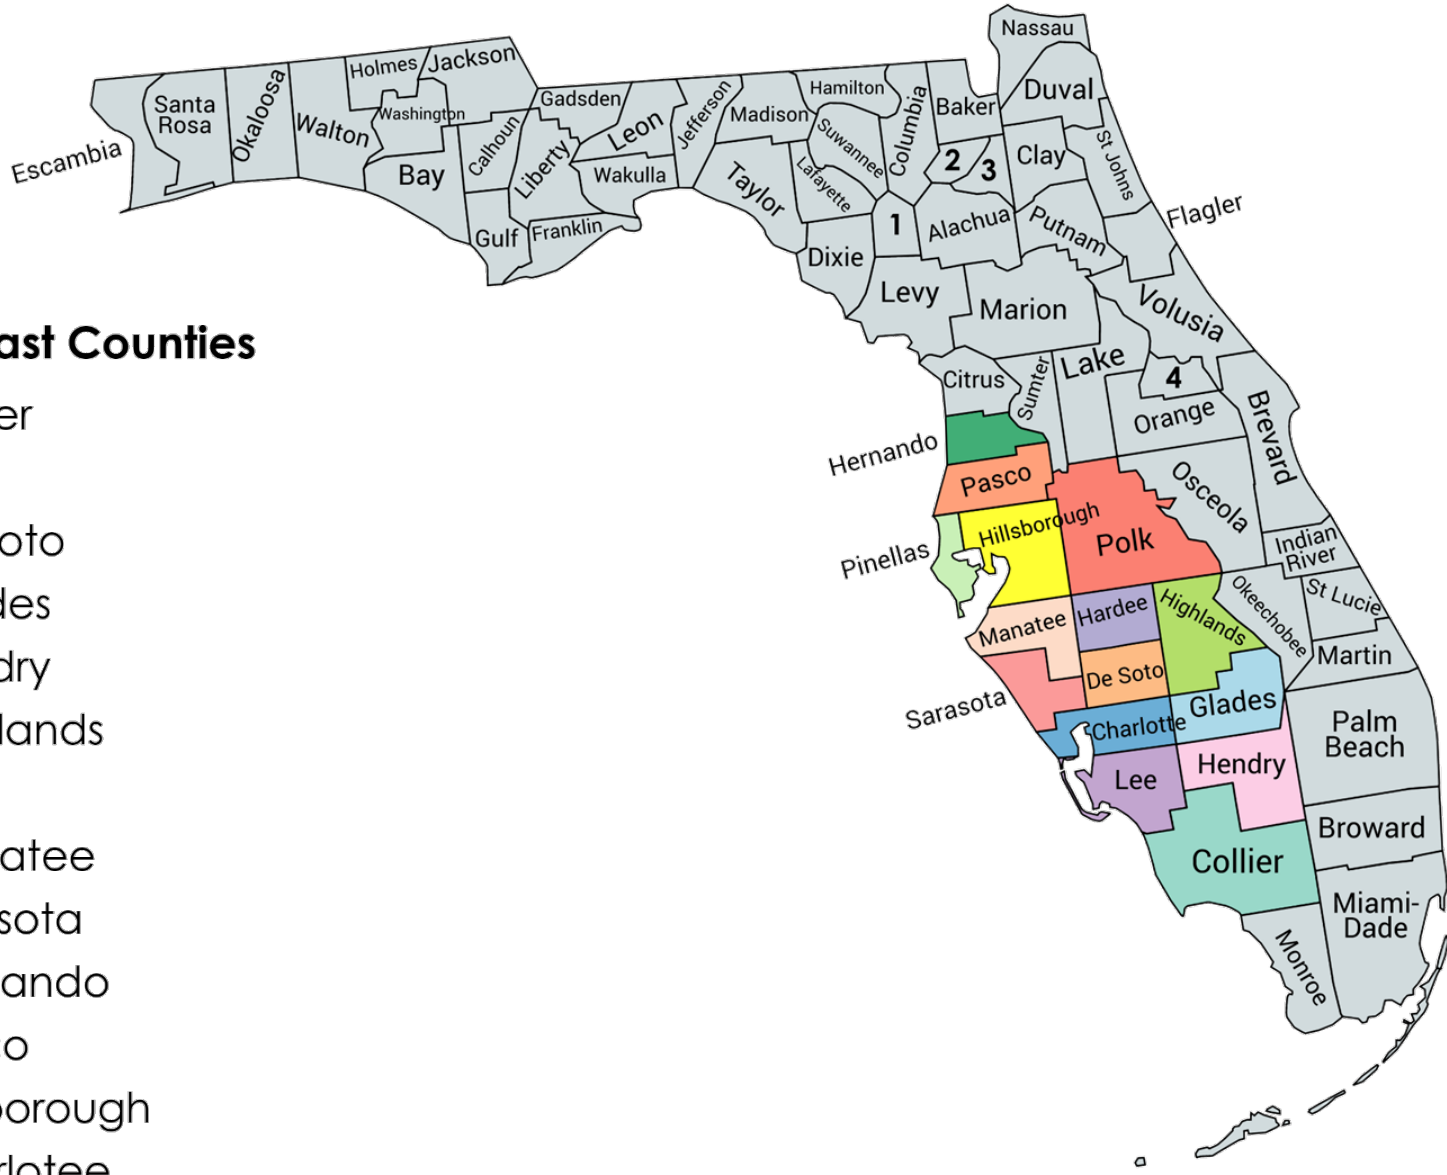

Map of Suncoast Counties

- 1 Gilchrist
- 2 Union
- 3 Bradford
- 4 Seminole

Suncoast Counties

- Collier
- Lee
- De Soto
- Glades
- Hendry
- Highlands
- Polk
- Manatee
- Sarasota
- Hernando
- Pasco
- Hillsborough
- Charlottee
- Hardee
- Pinellas