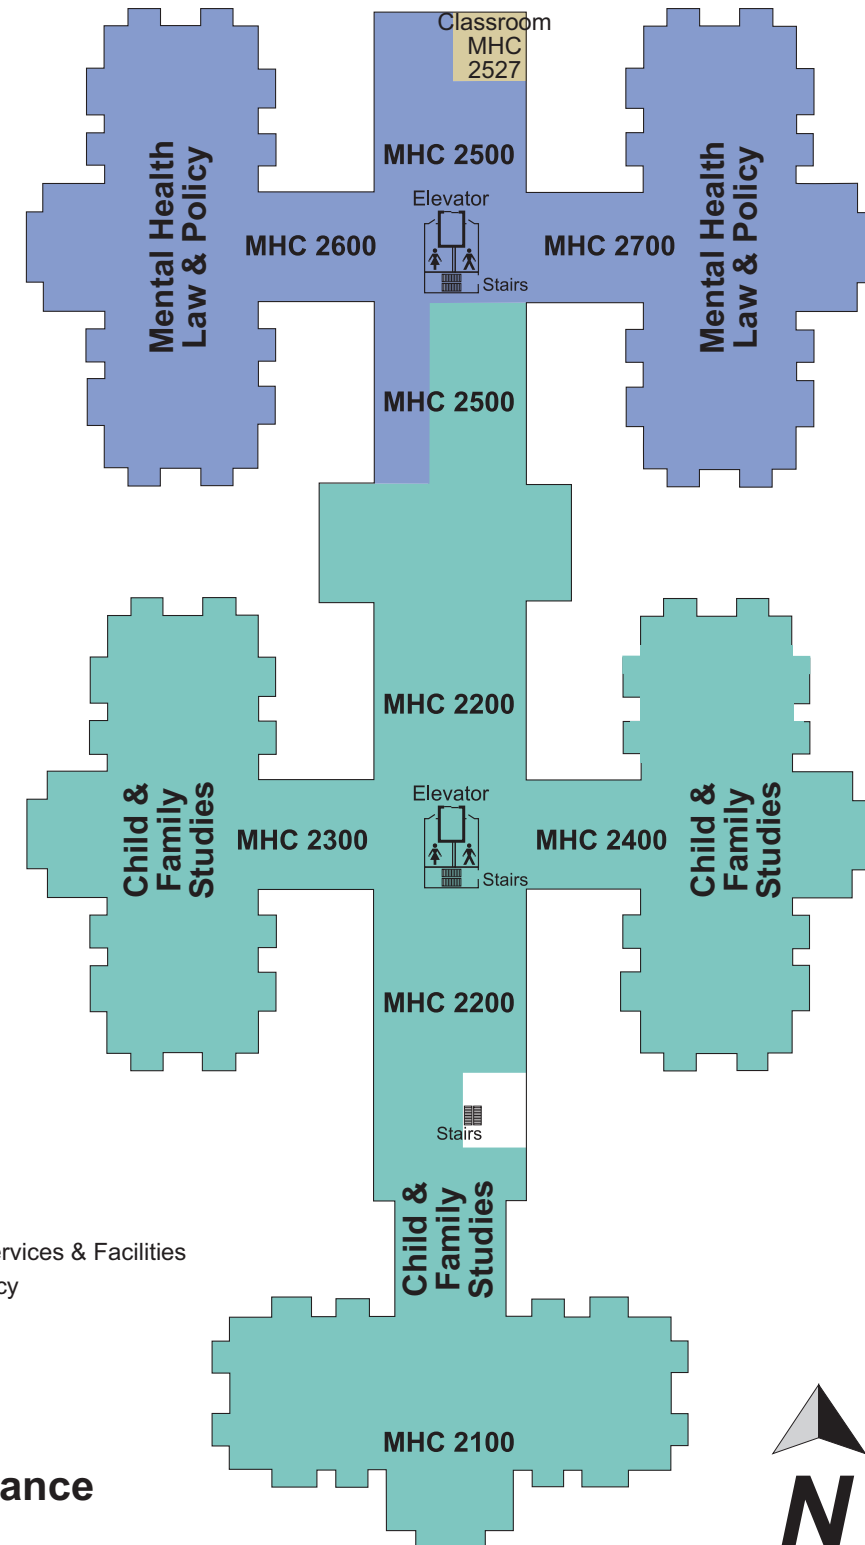

College of Behavioral & Community Sciences - MHC & MHA Buildings

Stop 346
Chiles Center

First Floor

Second Floor

MHA Westside Conference Center

Stop 340
Westside Conference Center

Main Entrance

- Classrooms
- Child & Family Studies
- Dean's Office, Student Services & Facilities
- Mental Health Law & Policy
- School of Aging Studies
- School of Social Work

Bruce B. Downs Boulevard

USF Magnolia Drive