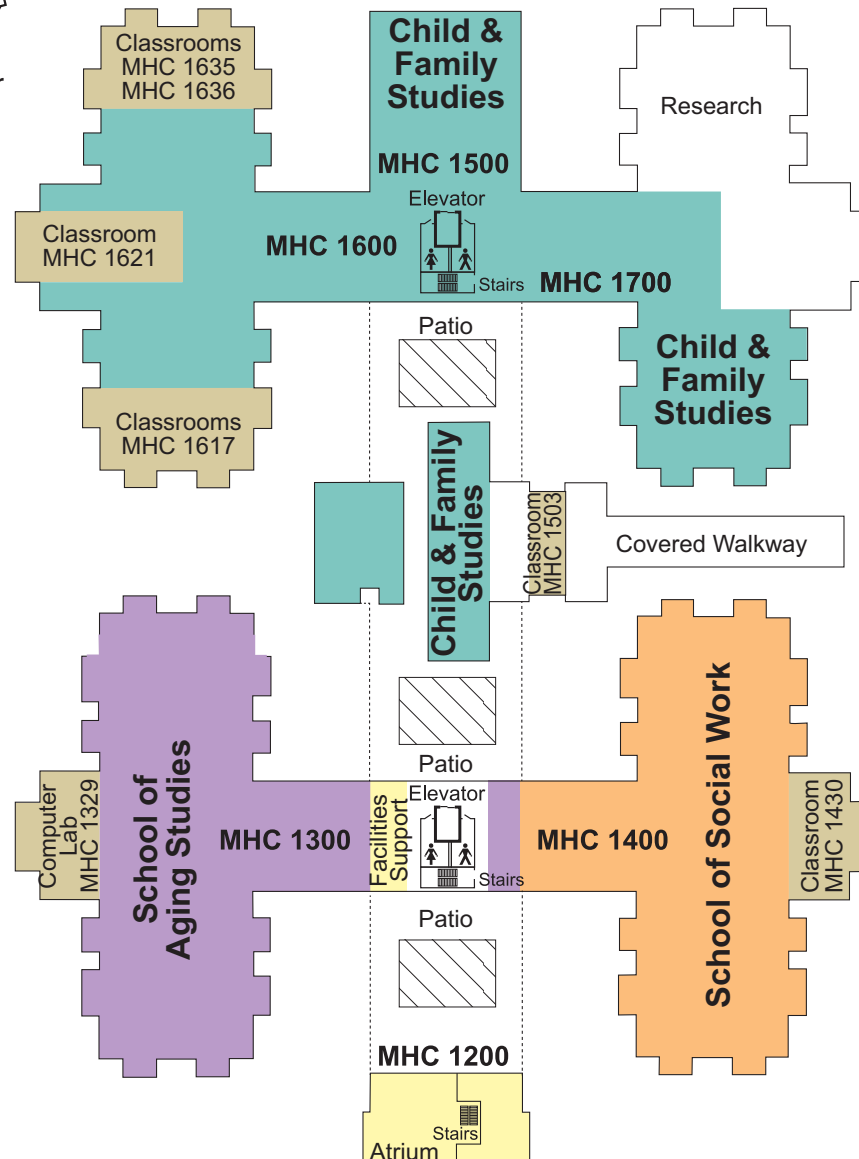

College of Behavioral & Community Sciences - MHC & MHA Buildings

Stop 346
Chiles Center

First Floor

Second Floor

MHA Westside Conference Center

Stop 340
Westside Conference Center

Main Entrance

- Classrooms
- Child & Family Studies
- Dean's Office, Student Services & Facilities
- Mental Health Law & Policy
- School of Aging Studies
- School of Social Work

Bruce B. Downs Boulevard

USF Magnolia Drive