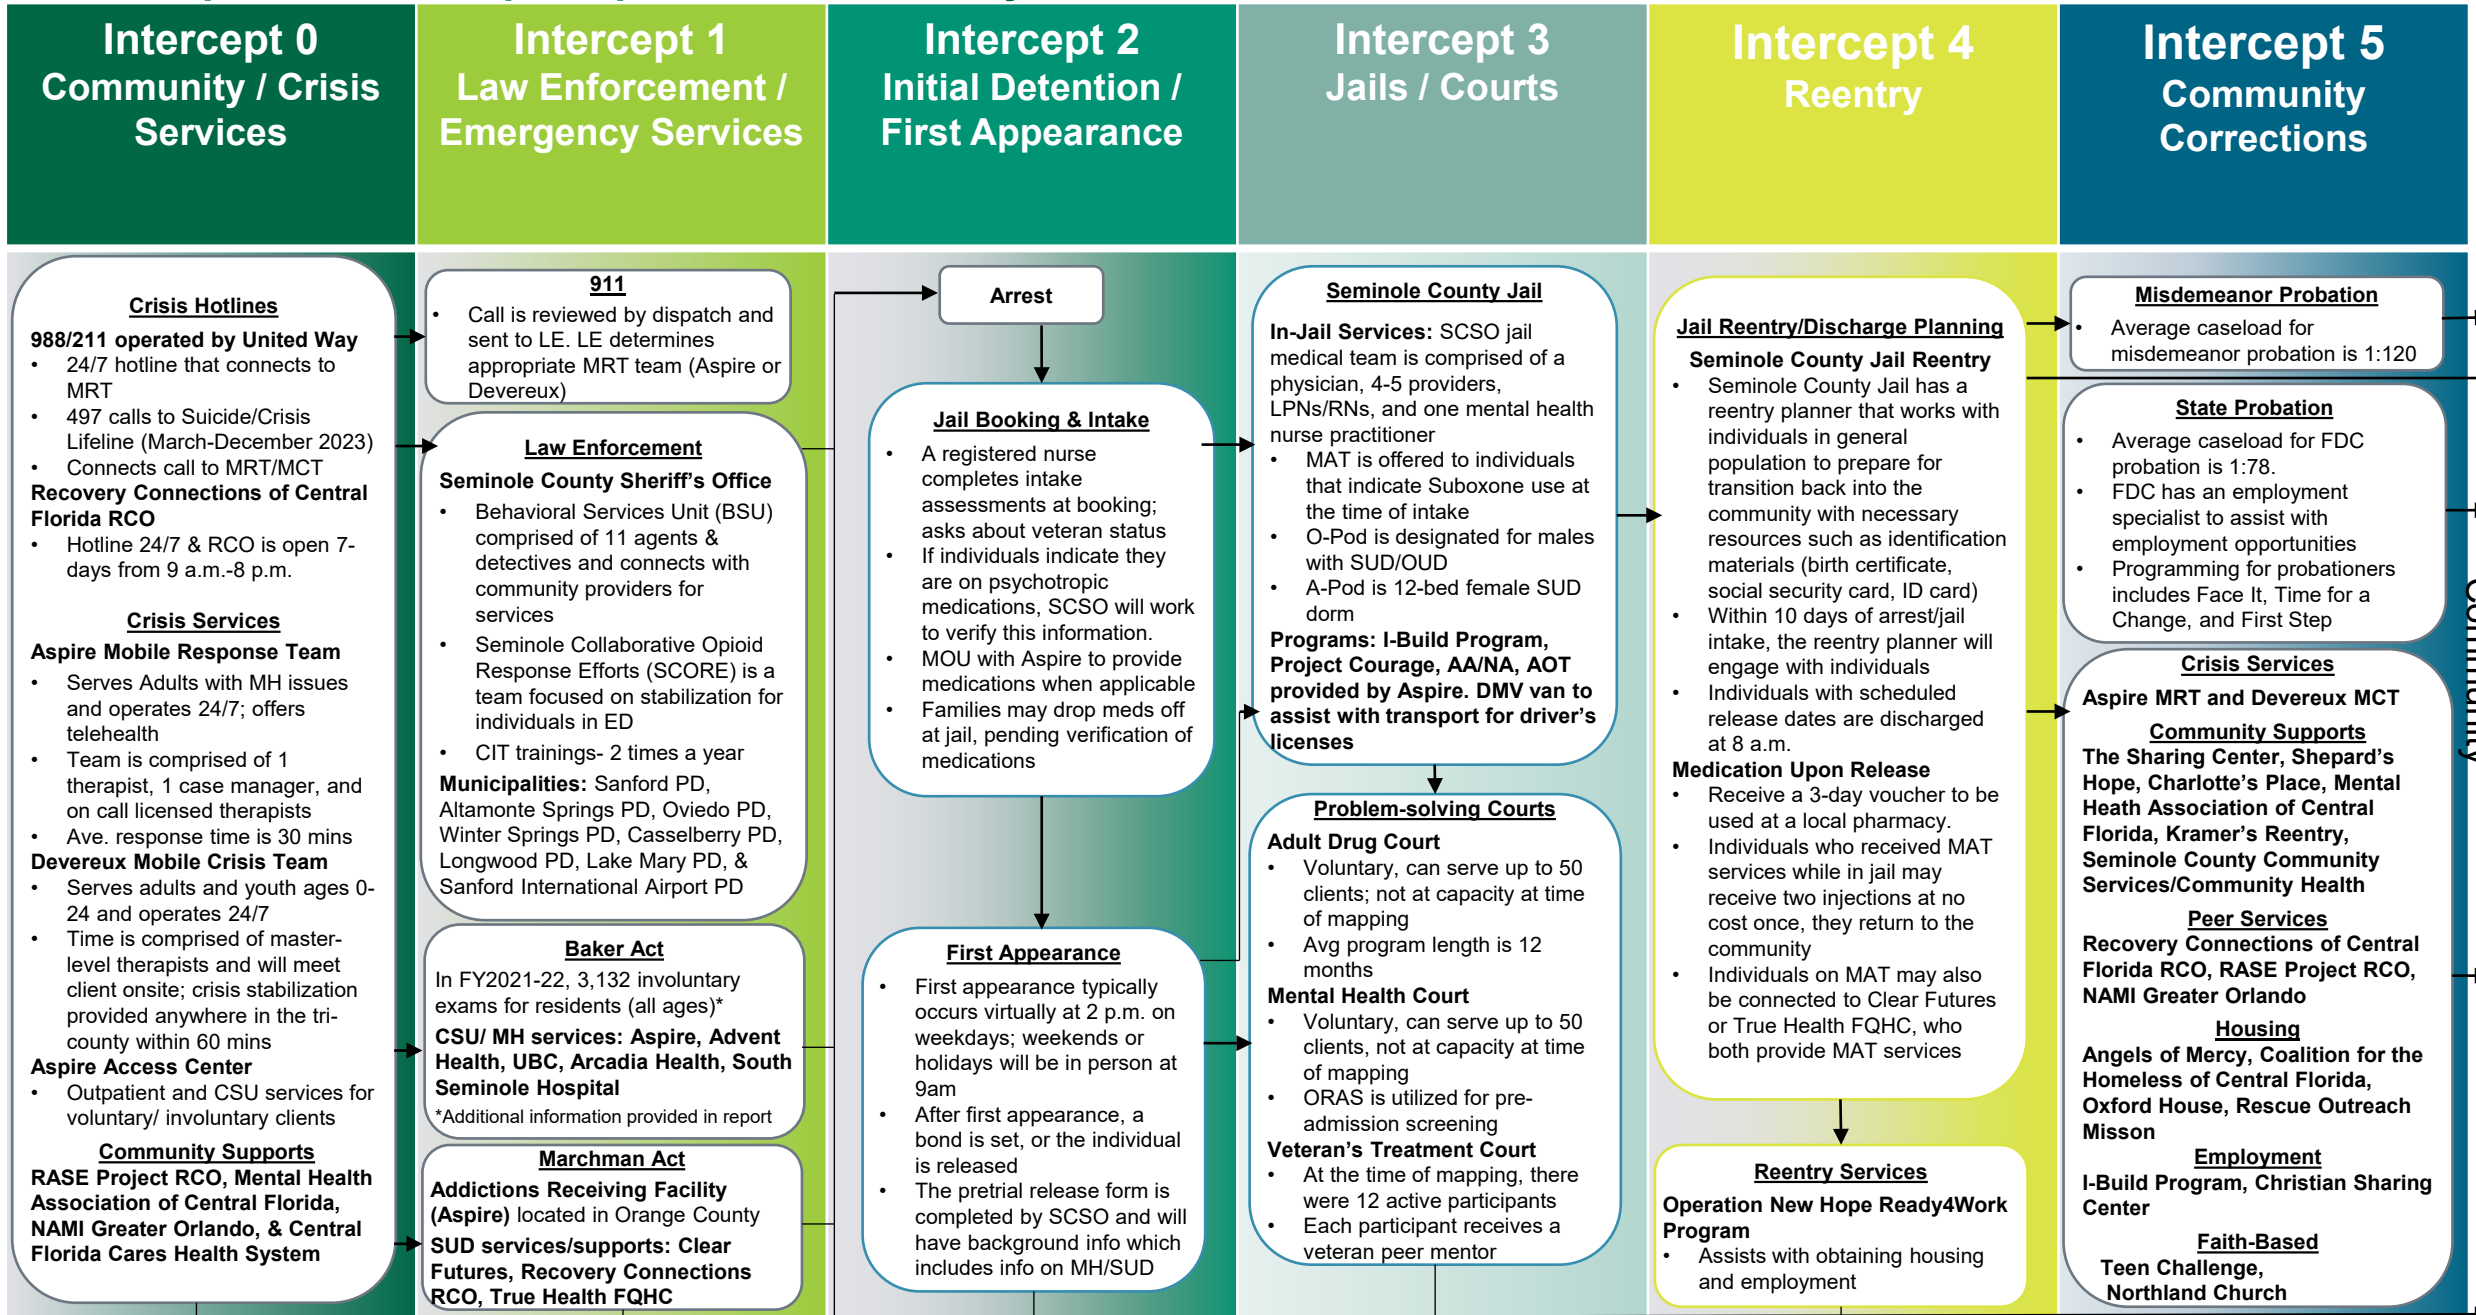

Adult Sequential Intercept Map: Seminole County, Florida

Community

Community