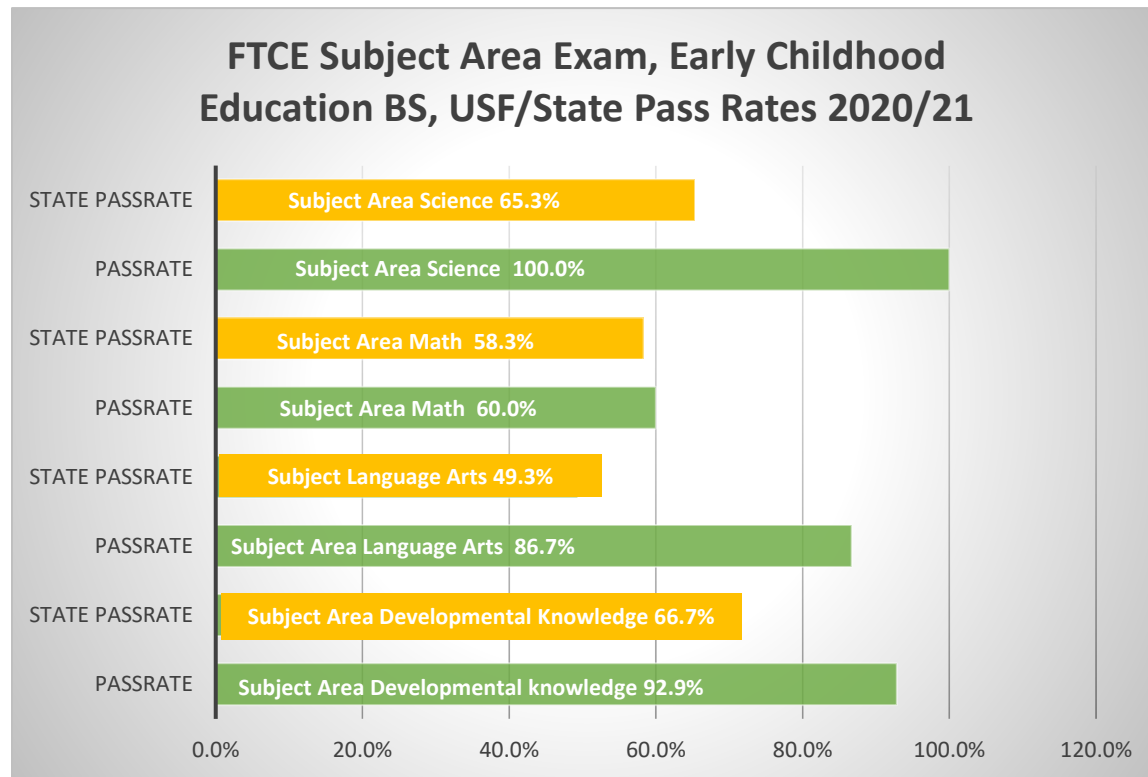

USF INITIAL TEACHER PREPARATION COMPLETERS 2020-21 FTCE RESULTS VS. STATE RESULTS AT A GLANCE

FTCE PROFESSIONAL EDUCATION EXAM USF/STATE PASS RATES 2020-21

USF INITIAL TEACHER PREPARATION COMPLETERS 2020-21 FTCE RESULTS VS. STATE RESULTS AT A GLANCE