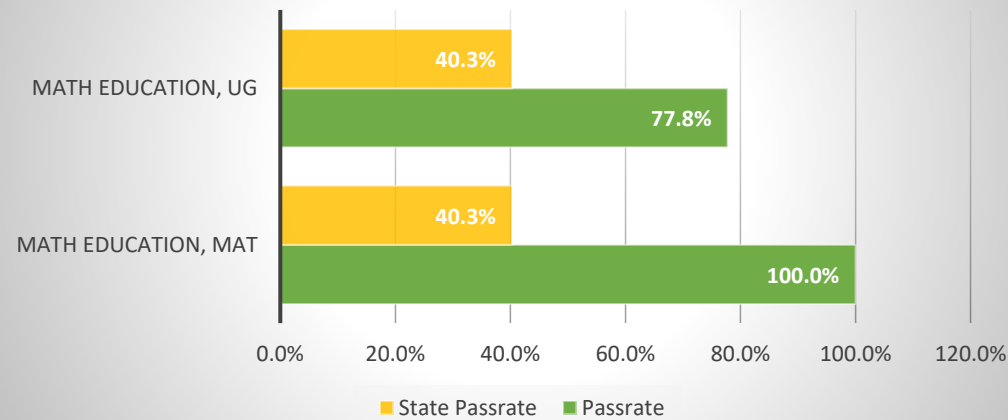

USF INITIAL TEACHER PREPARATION COMPLETERS 2020-21 FTCE RESULTS VS. STATE RESULTS AT A GLANCE

FTCE Subject Area Exam, English Education BS, USF/State Pass Rates 2020/21

FTCE Subject Area Exam, English Education MAT, USF/State Pass Rates, 2020/21

FTCE Subject Area Exam, Math Education, USF/State Pass Rate 2020-21

FTCE Subject Area Exam, Middle Grades Math Education, USF/State Pass Rate 2020/21

USF INITIAL TEACHER PREPARATION COMPLETERS 2020-21 FTCE RESULTS VS. STATE RESULTS AT A GLANCE