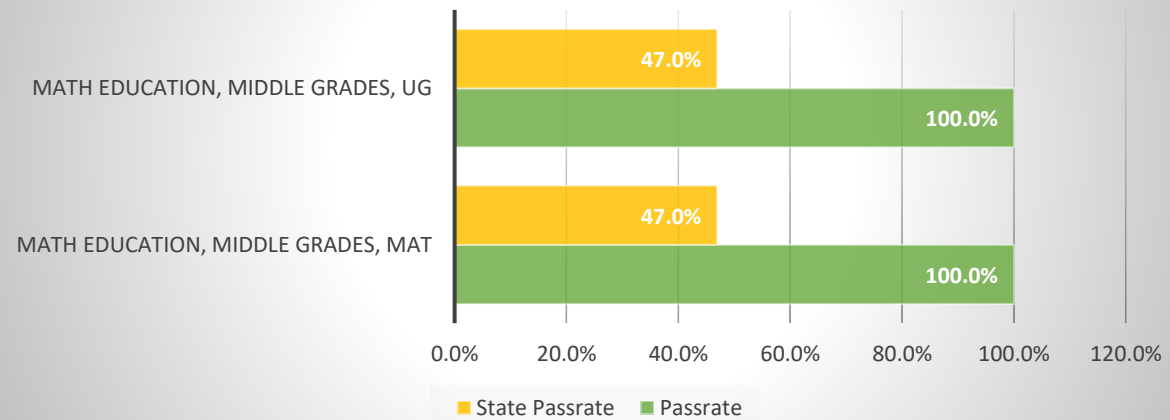

FTCE Subject Area Exam, Science Education, USF/State Pass Rate 2020/21

FTCE Subject Area Exam, Middle Grades Math Education, USF/State Pass Rate 2020/21