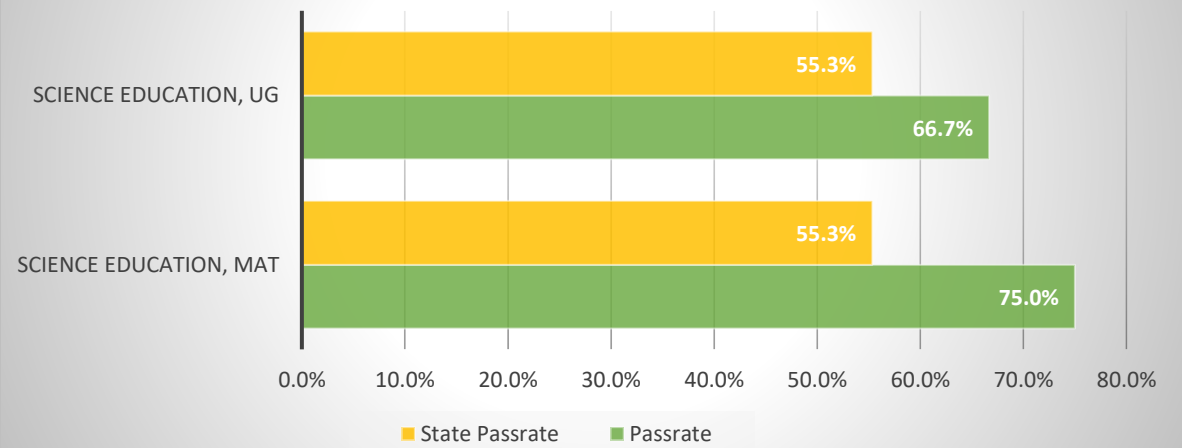

FTCE Subject Area Exam, Science Education, USF/State Pass Rate 2020/21