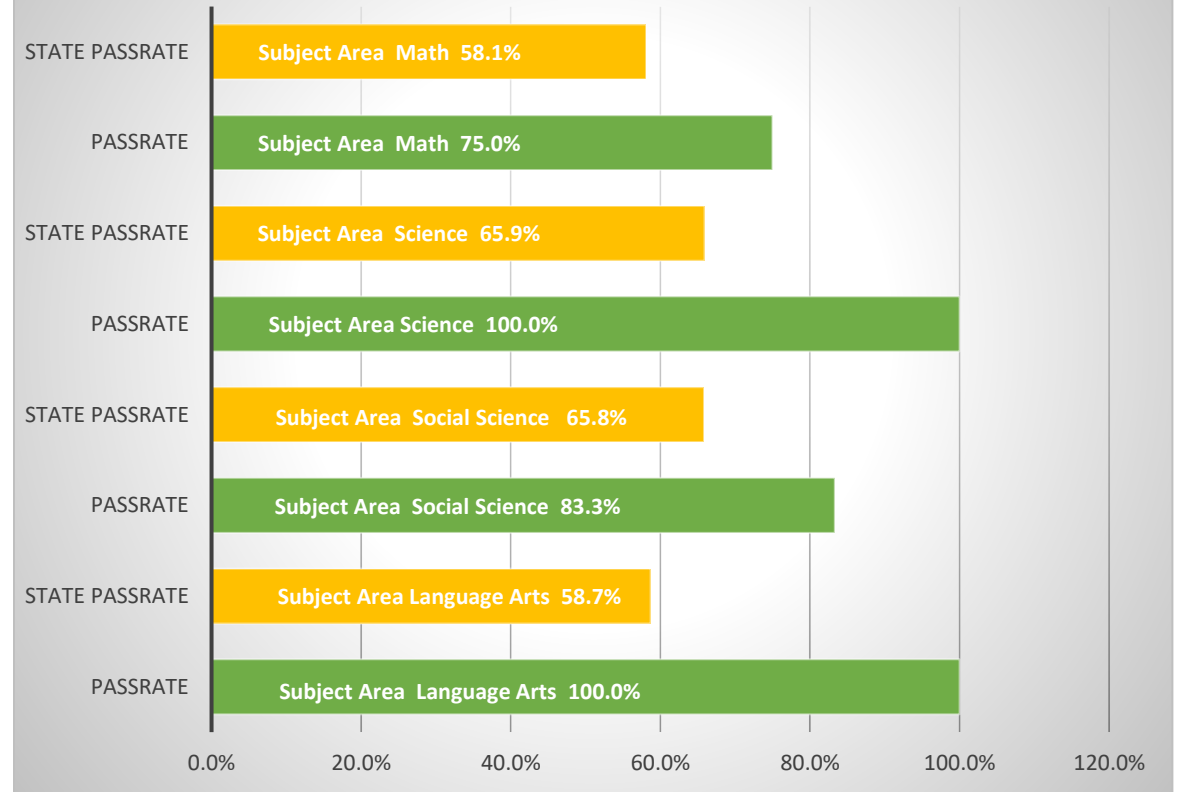

FTCE Subject Area Exam, English Education MAT, USF/State Pass Rates, 2020/21

FTCE Subject Area Exam, Elementary Education MAT, USF/State Pass Rates, 2020/21