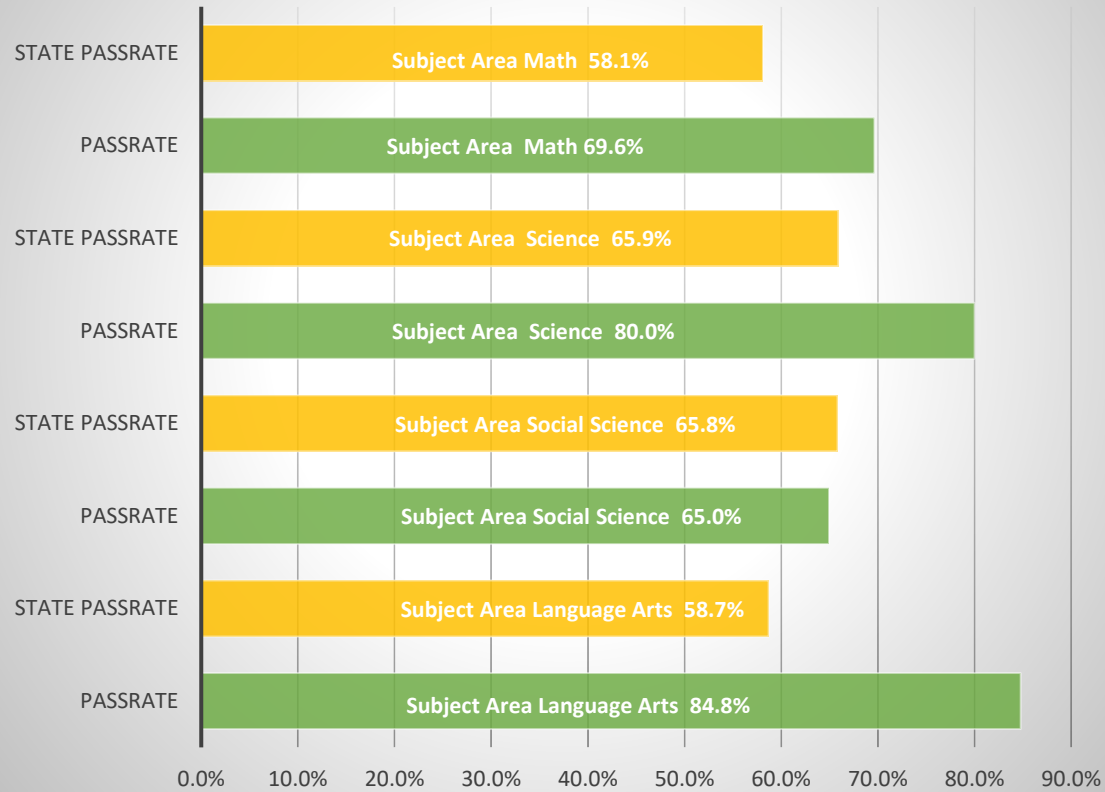

FTCE Subject Area Exam, English Education BS, USF/State Pass Rates 2020/21

USF INITIAL TEACHER PREPARATION COMPLETERS 2020-21 FTCE RESULTS VS. STATE RESULTS AT A GLANCE

FTCE Subject Area Exam, Elementary Education BS, USF/State Pass Rates 2020/21