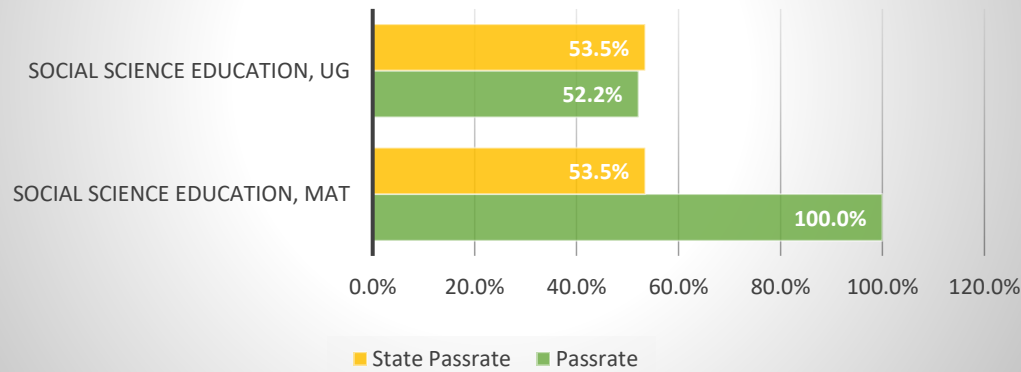

USF INITIAL TEACHER PREPARATION COMPLETERS 2020-21 FTCE RESULTS VS. STATE RESULTS AT A GLANCE