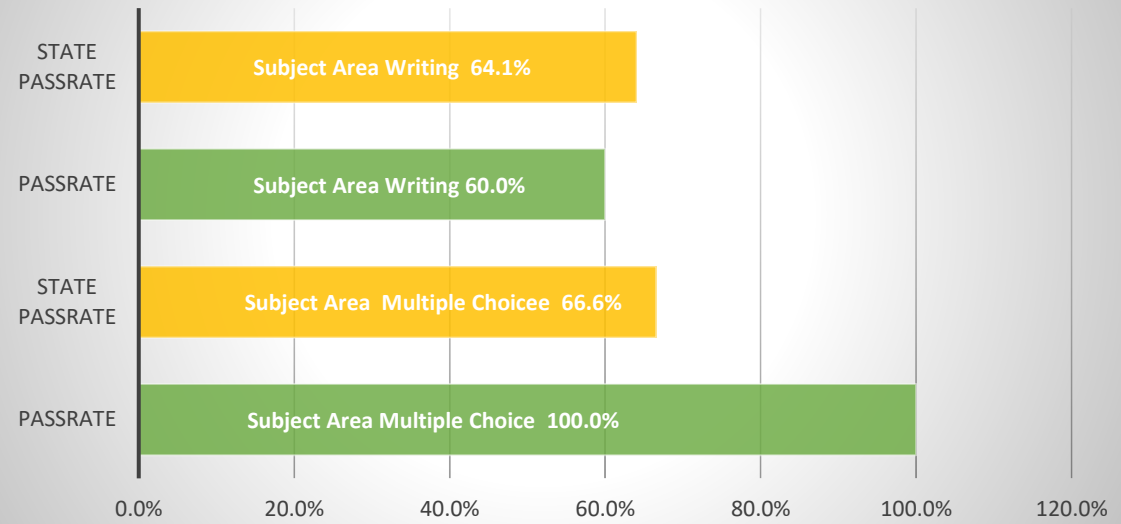

FTCE Subject Area Exam, English Education MAT, USF/State Pass Rates, 2020/21