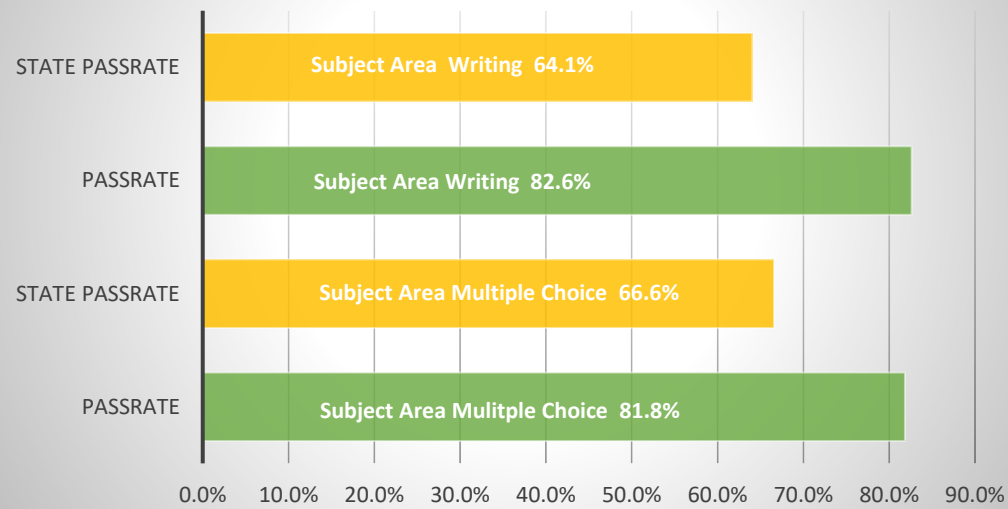

USF INITIAL TEACHER PREPARATION COMPLETERS 2020-21 FTCE RESULTS VS. STATE RESULTS AT A GLANCE

FTCE Subject Area Exam, English Education BS, USF/State Pass Rates 2020/21