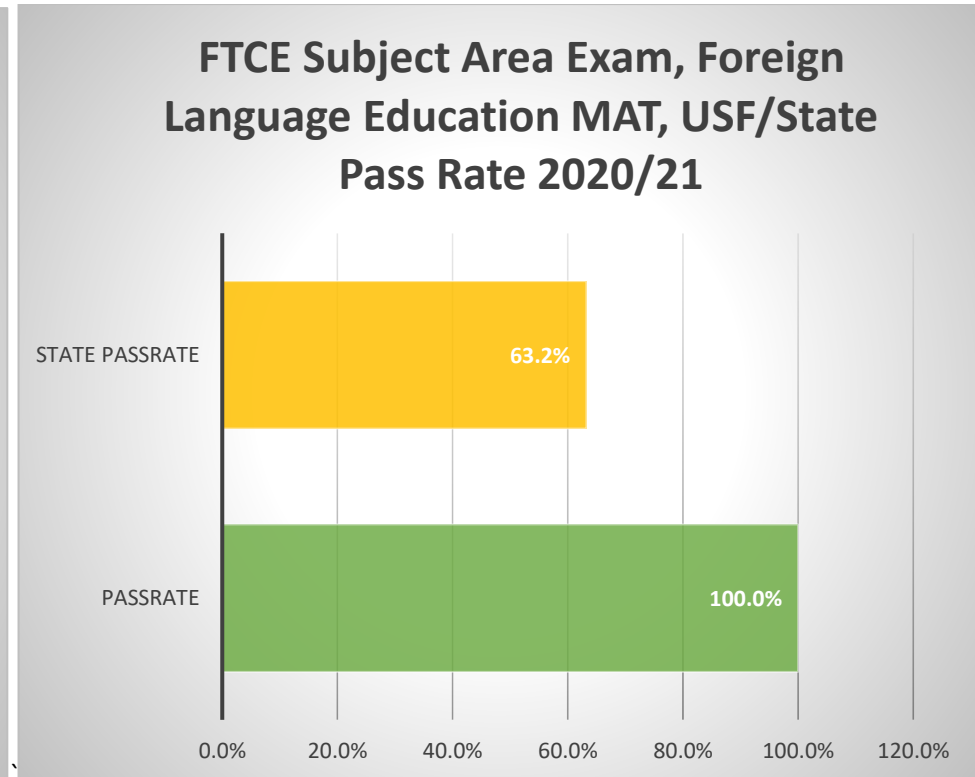

USF INITIAL TEACHER PREPARATION COMPLETERS 2020-21 FTCE RESULTS VS. STATE RESULTS AT A GLANCE

FTCE PROFESSIONAL EDUCATION EXAM USF/STATE PASS RATES 2020-21

USF INITIAL TEACHER PREPARATION COMPLETERS 2020-21 FTCE RESULTS VS. STATE RESULTS AT A GLANCE

USF INITIAL TEACHER PREPARATION COMPLETERS 2020-21 FTCE RESULTS VS. STATE RESULTS AT A GLANCE

FTCE Subject Area Exam, Elementary Education BS, USF/State Pass Rates 2020/21

FTCE Subject Area Exam, Elementary Education MAT, USF/State Pass Rates, 2020/21