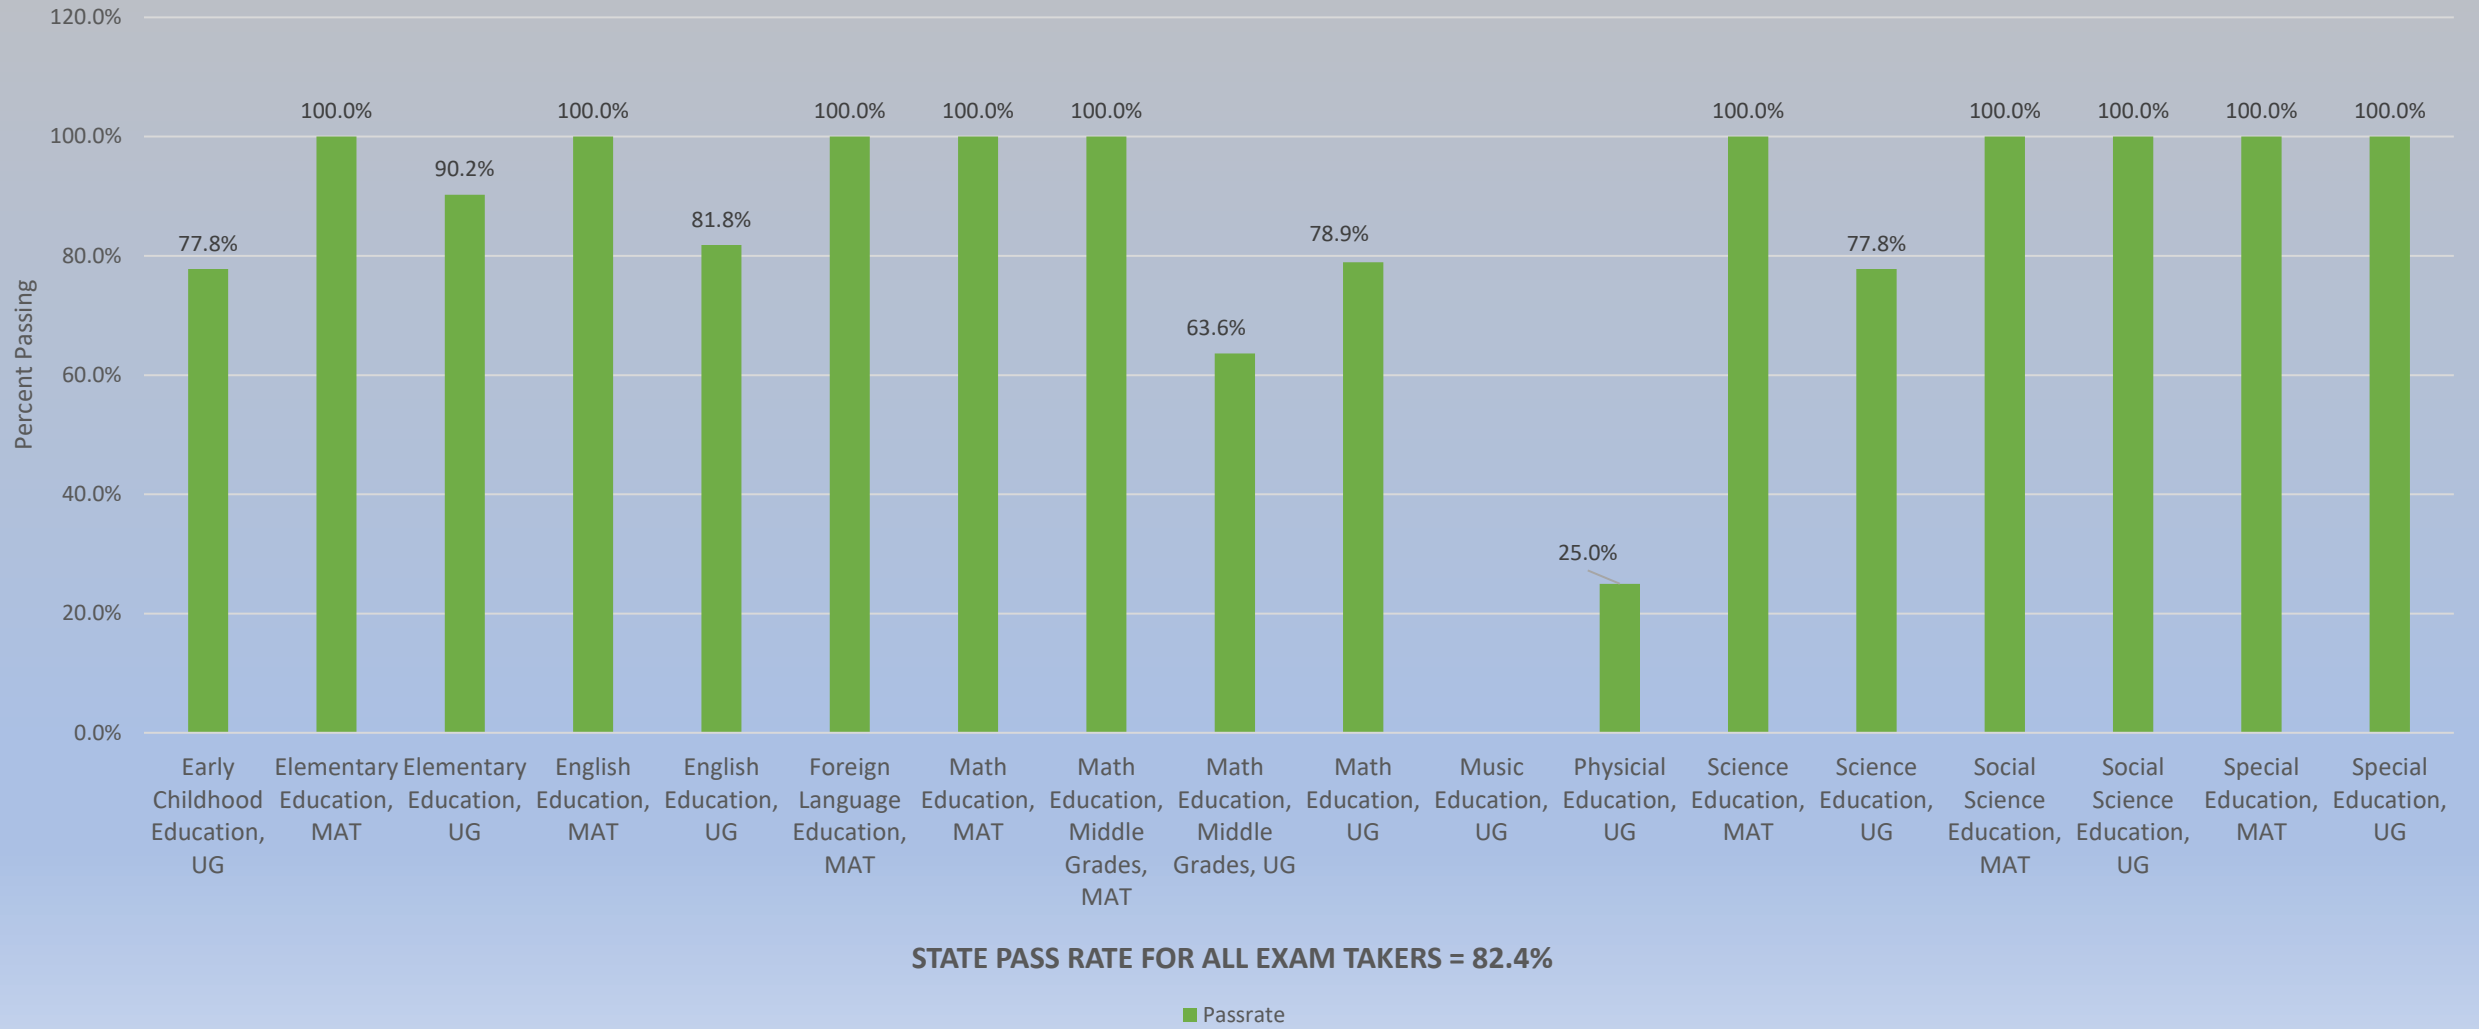

USF INITIAL TEACHER PREPARATION COMPLETERS 2020-21 FTCE RESULTS VS. STATE RESULTS AT A GLANCE

FTCE PROFESSIONAL EDUCATION EXAM USF/STATE PASS RATES 2020-21

USF INITIAL TEACHER PREPARATION COMPLETERS 2020-21 FTCE RESULTS VS. STATE RESULTS AT A GLANCE