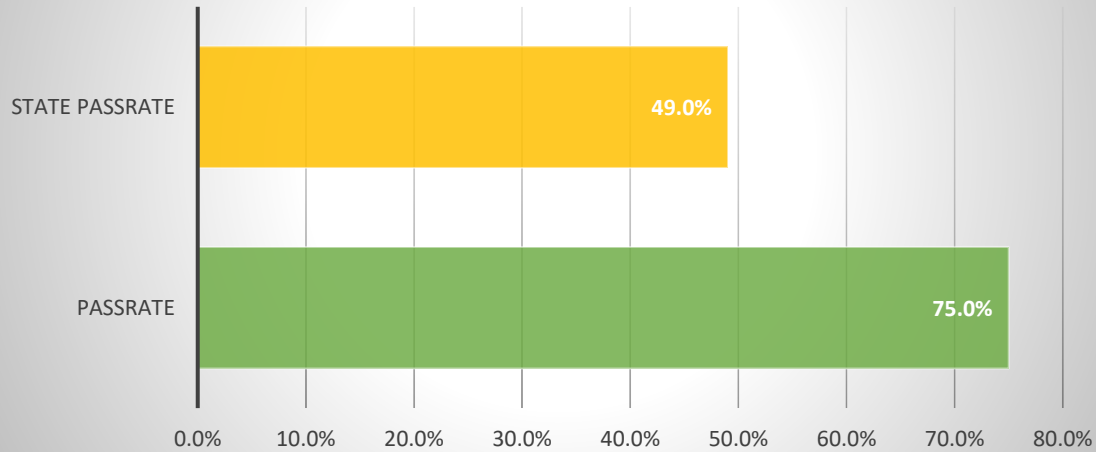

FTCE Subject Area Exam, Social Science Education, USF/State Pass Rate 2020/21

USF INITIAL TEACHER PREPARATION COMPLETERS 2020-21 FTCE RESULTS VS. STATE RESULTS AT A GLANCE

FTCE Subject Area Exam, Physical Education BS, USF/State Pass Rate 2020/21