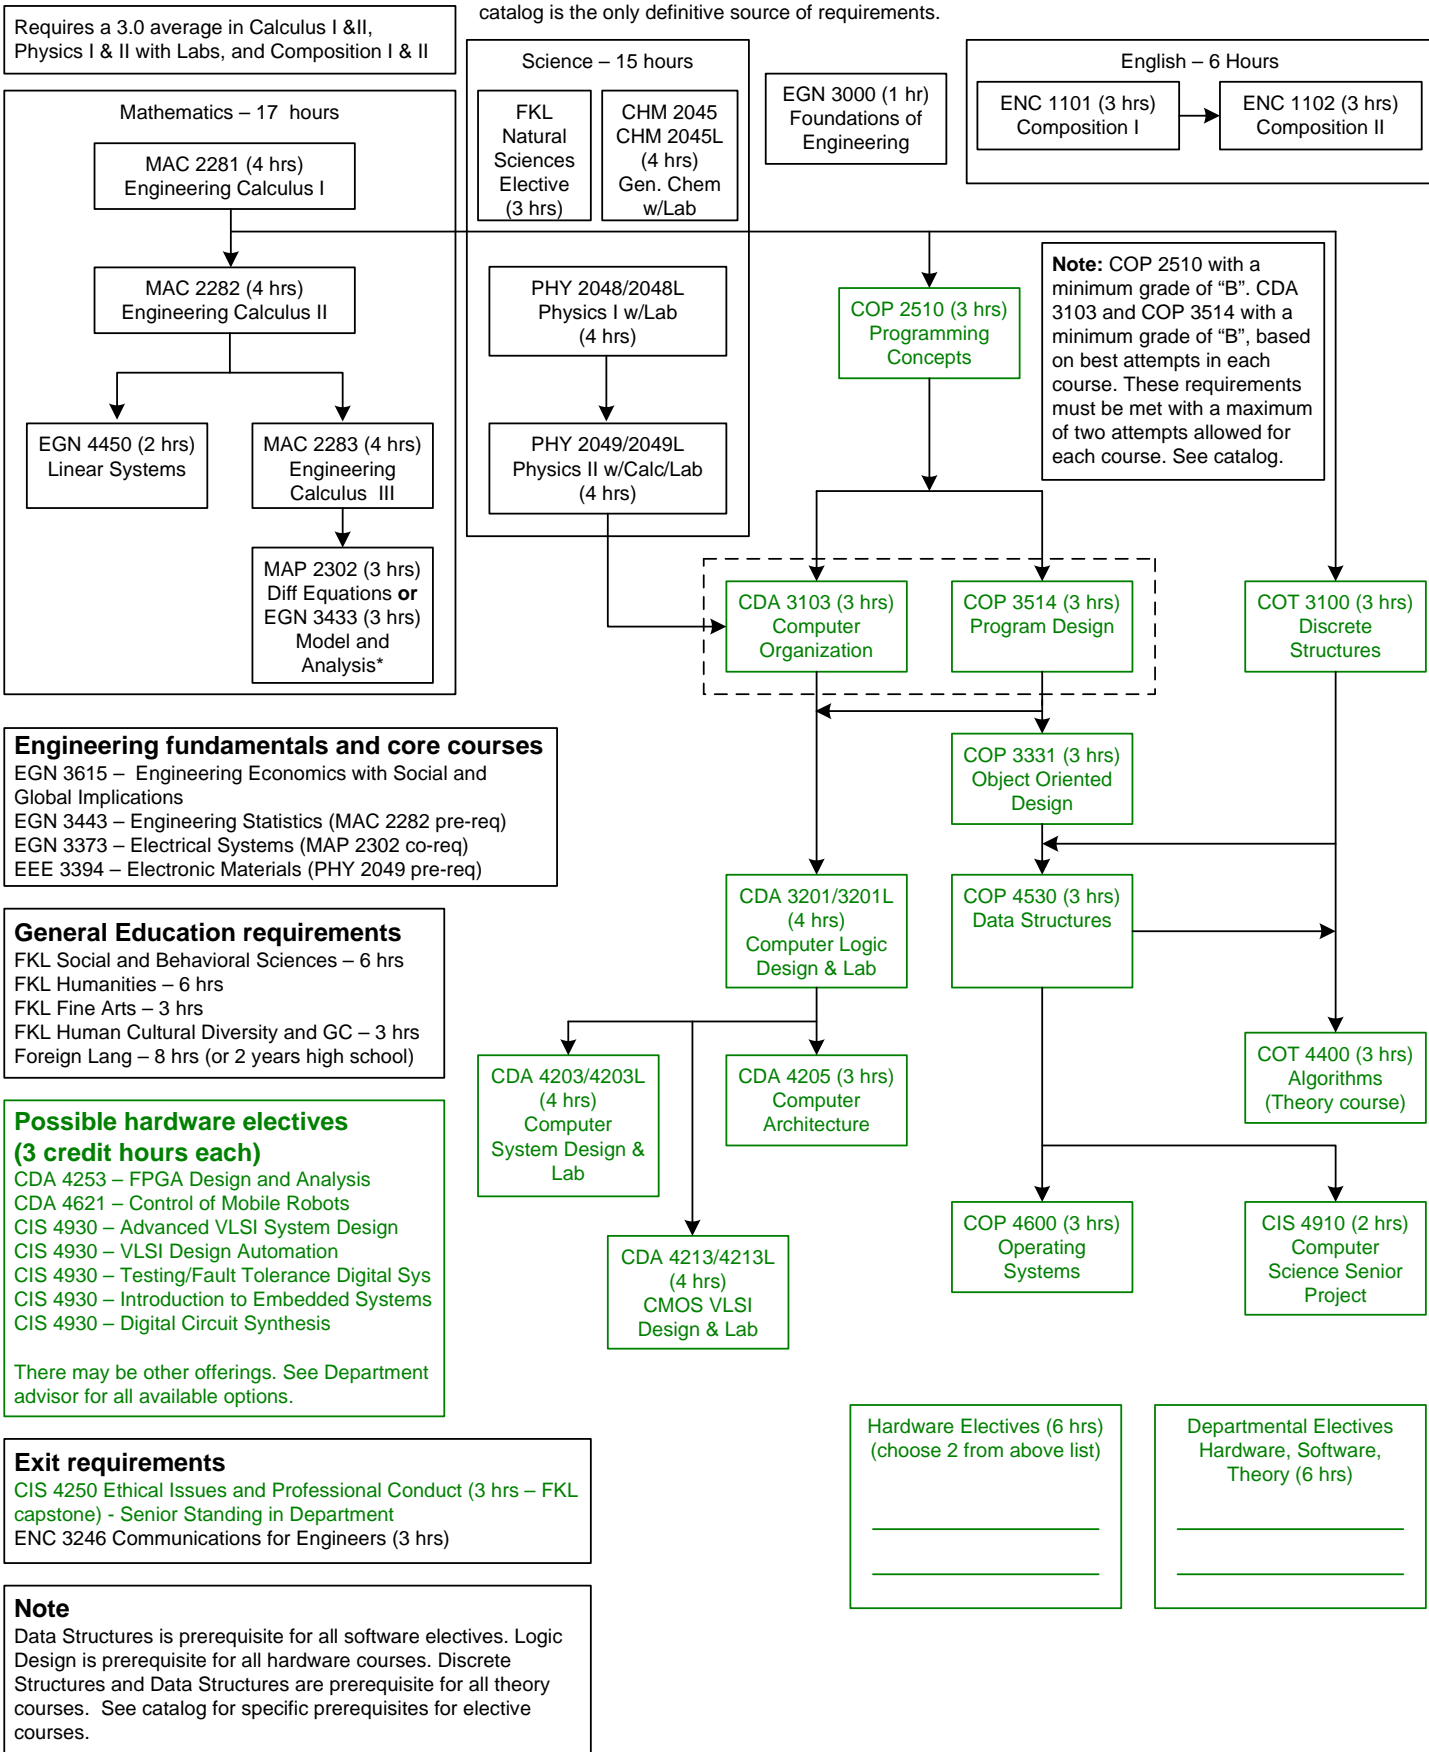

Computer Engineering Program Catalog 2013/2014 – 128 Hours

NOTE: This flow chart is provided as a guide; the catalog is the only definitive source of requirements.

* Taking MAP 2302 is probably best if seeking a Math minor – see the Department advisor