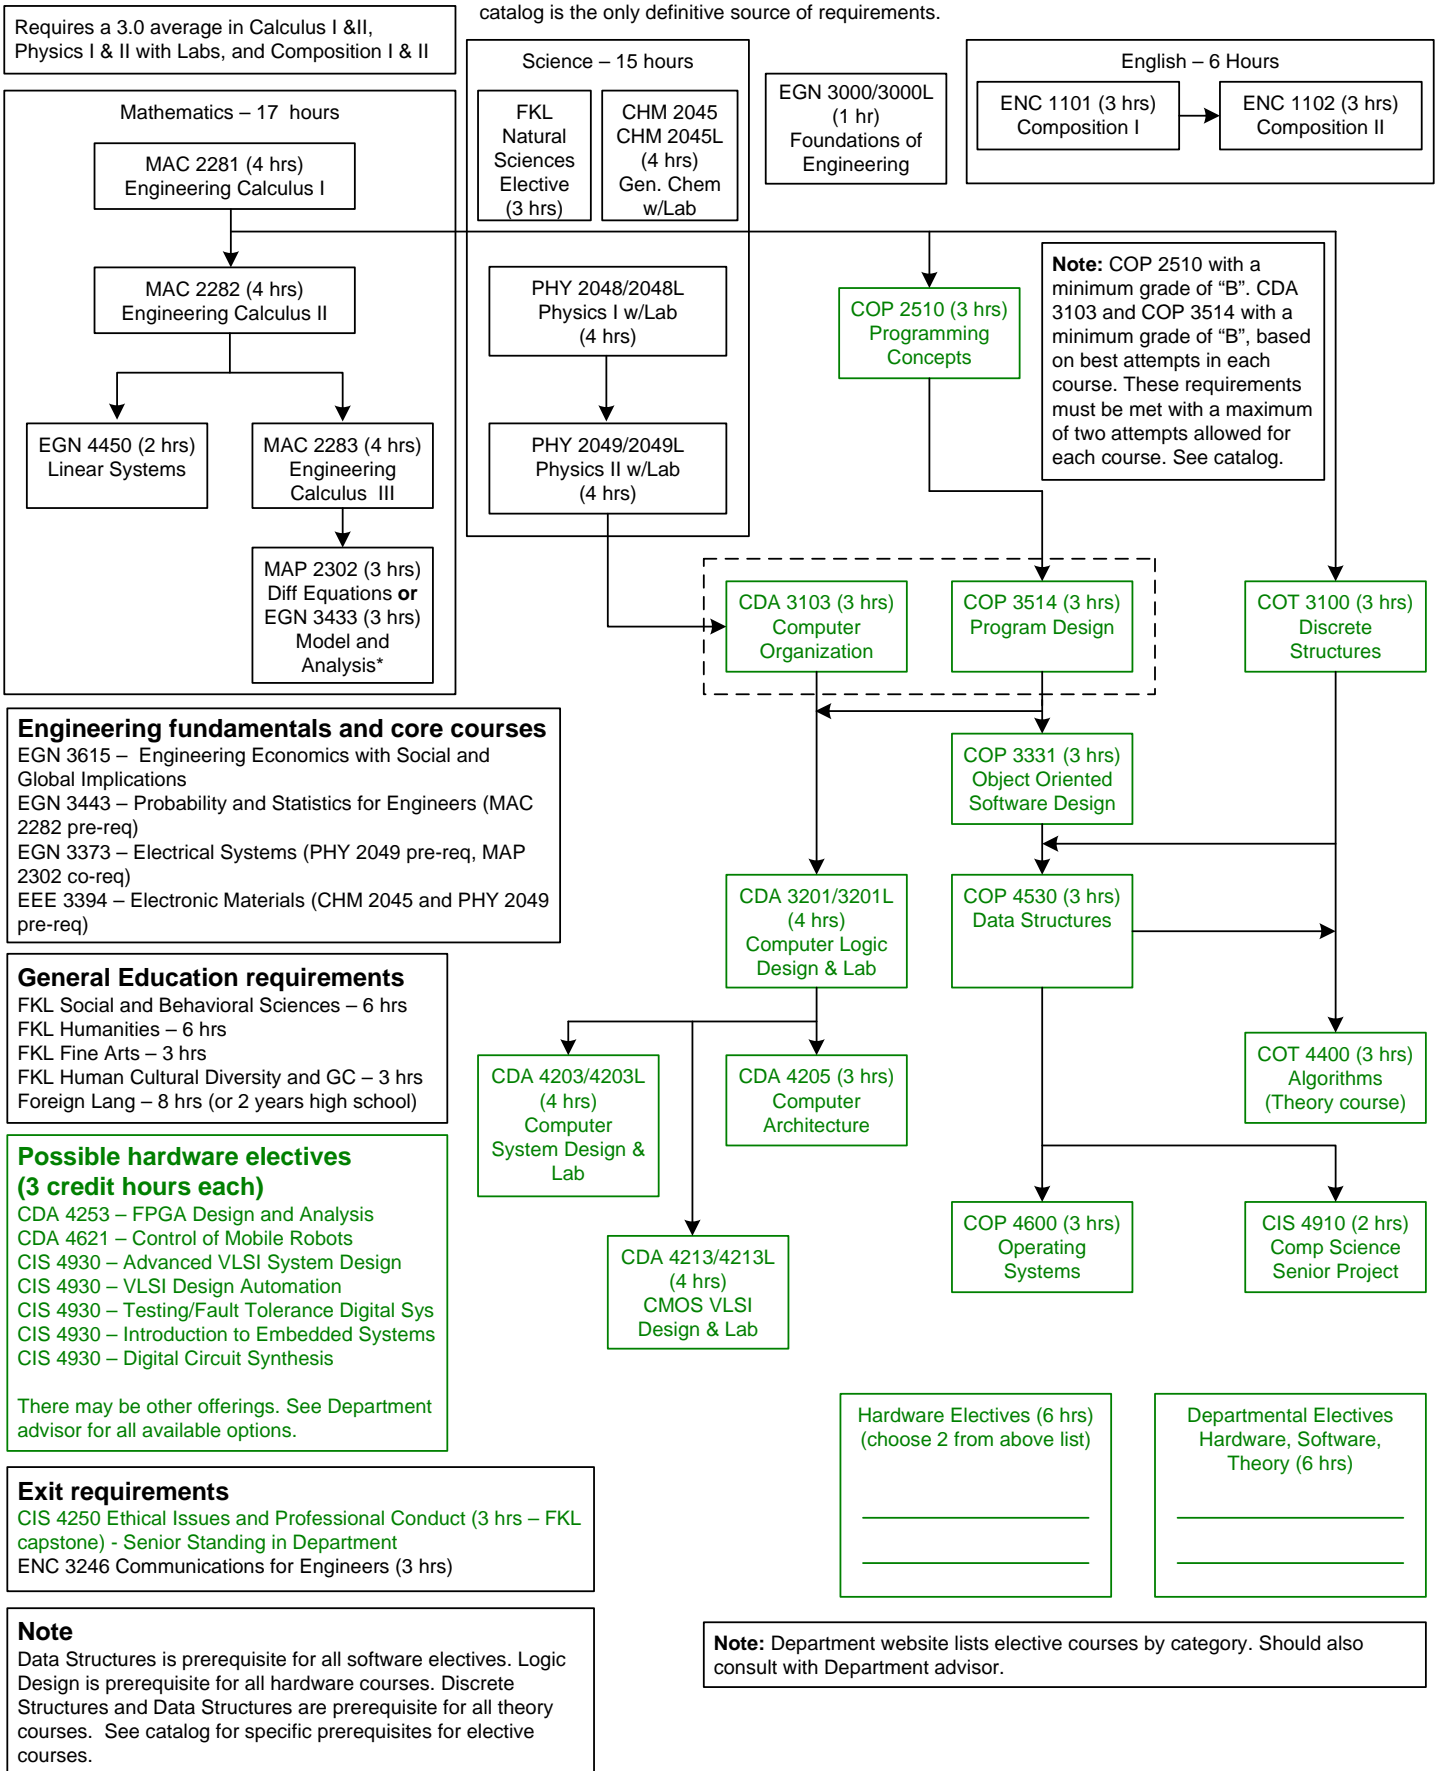

Computer Engineering Program Catalog 2014/2015 – 128 Hours

NOTE: This flow chart is provided as a guide; the catalog is the only definitive source of requirements.

* Taking MAP 2302 is probably best if seeking a Math minor – see the Department advisor