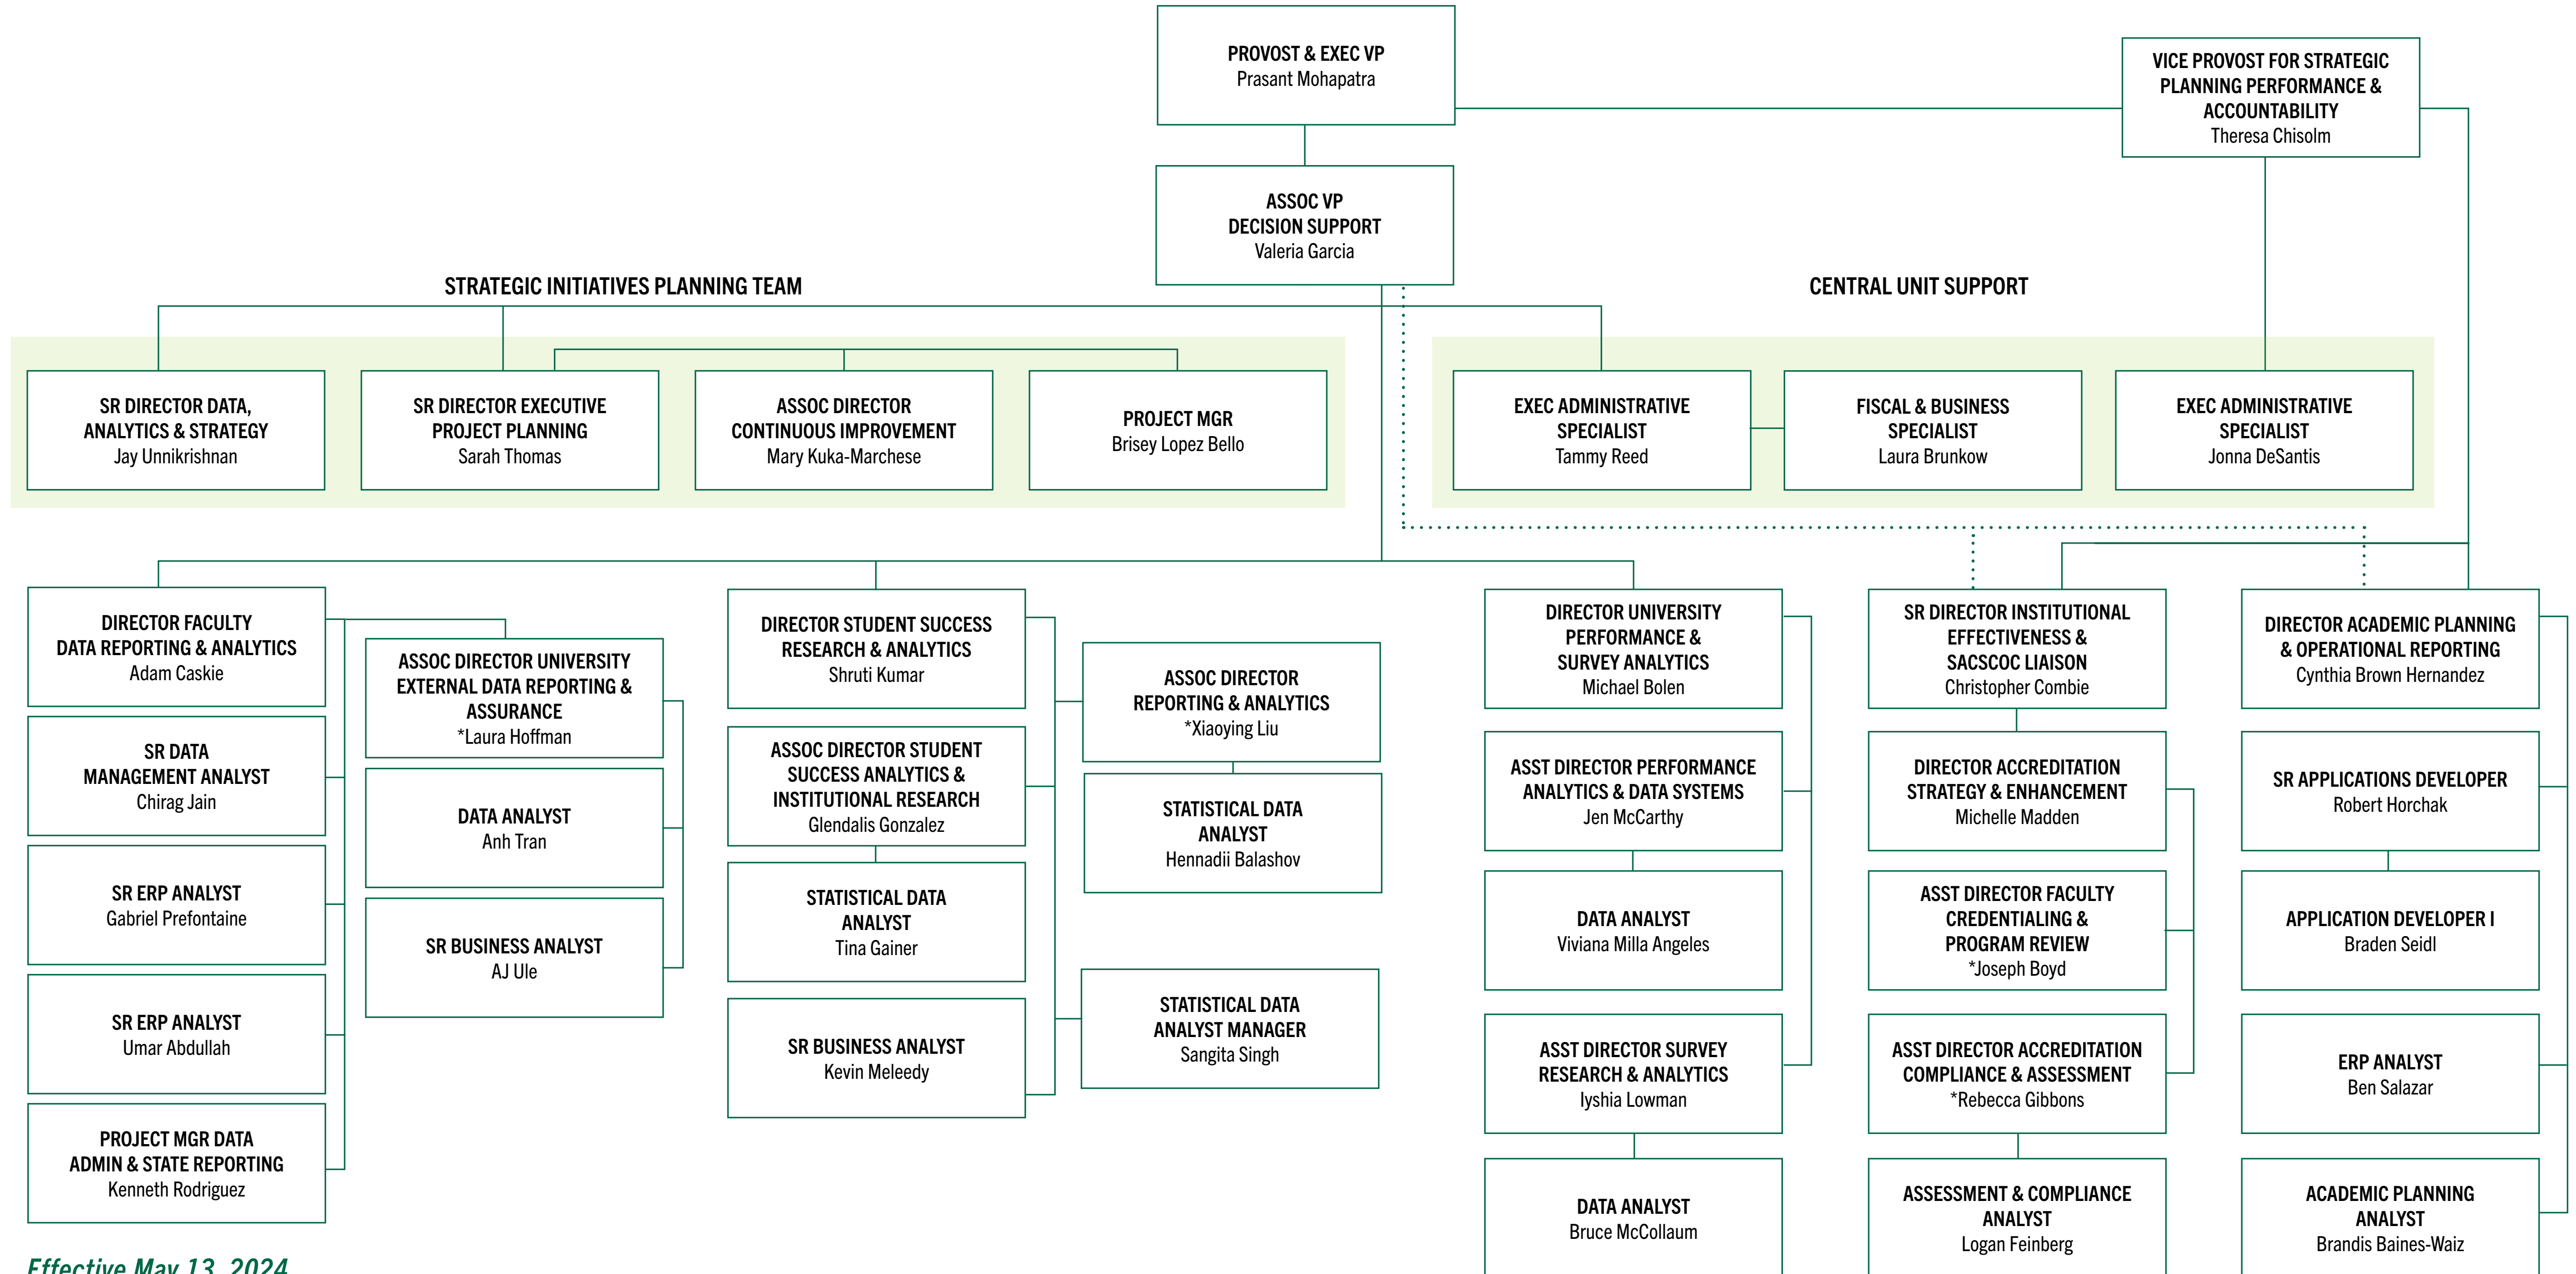

OFFICE OF DECISION SUPPORT

Organizational Leadership Structure and Reporting

UNIVERSITY OF SOUTH FLORIDA

Effective May 13, 2024

*Indicates St. Petersburg or Sarasota-Manatee Campus Liaison