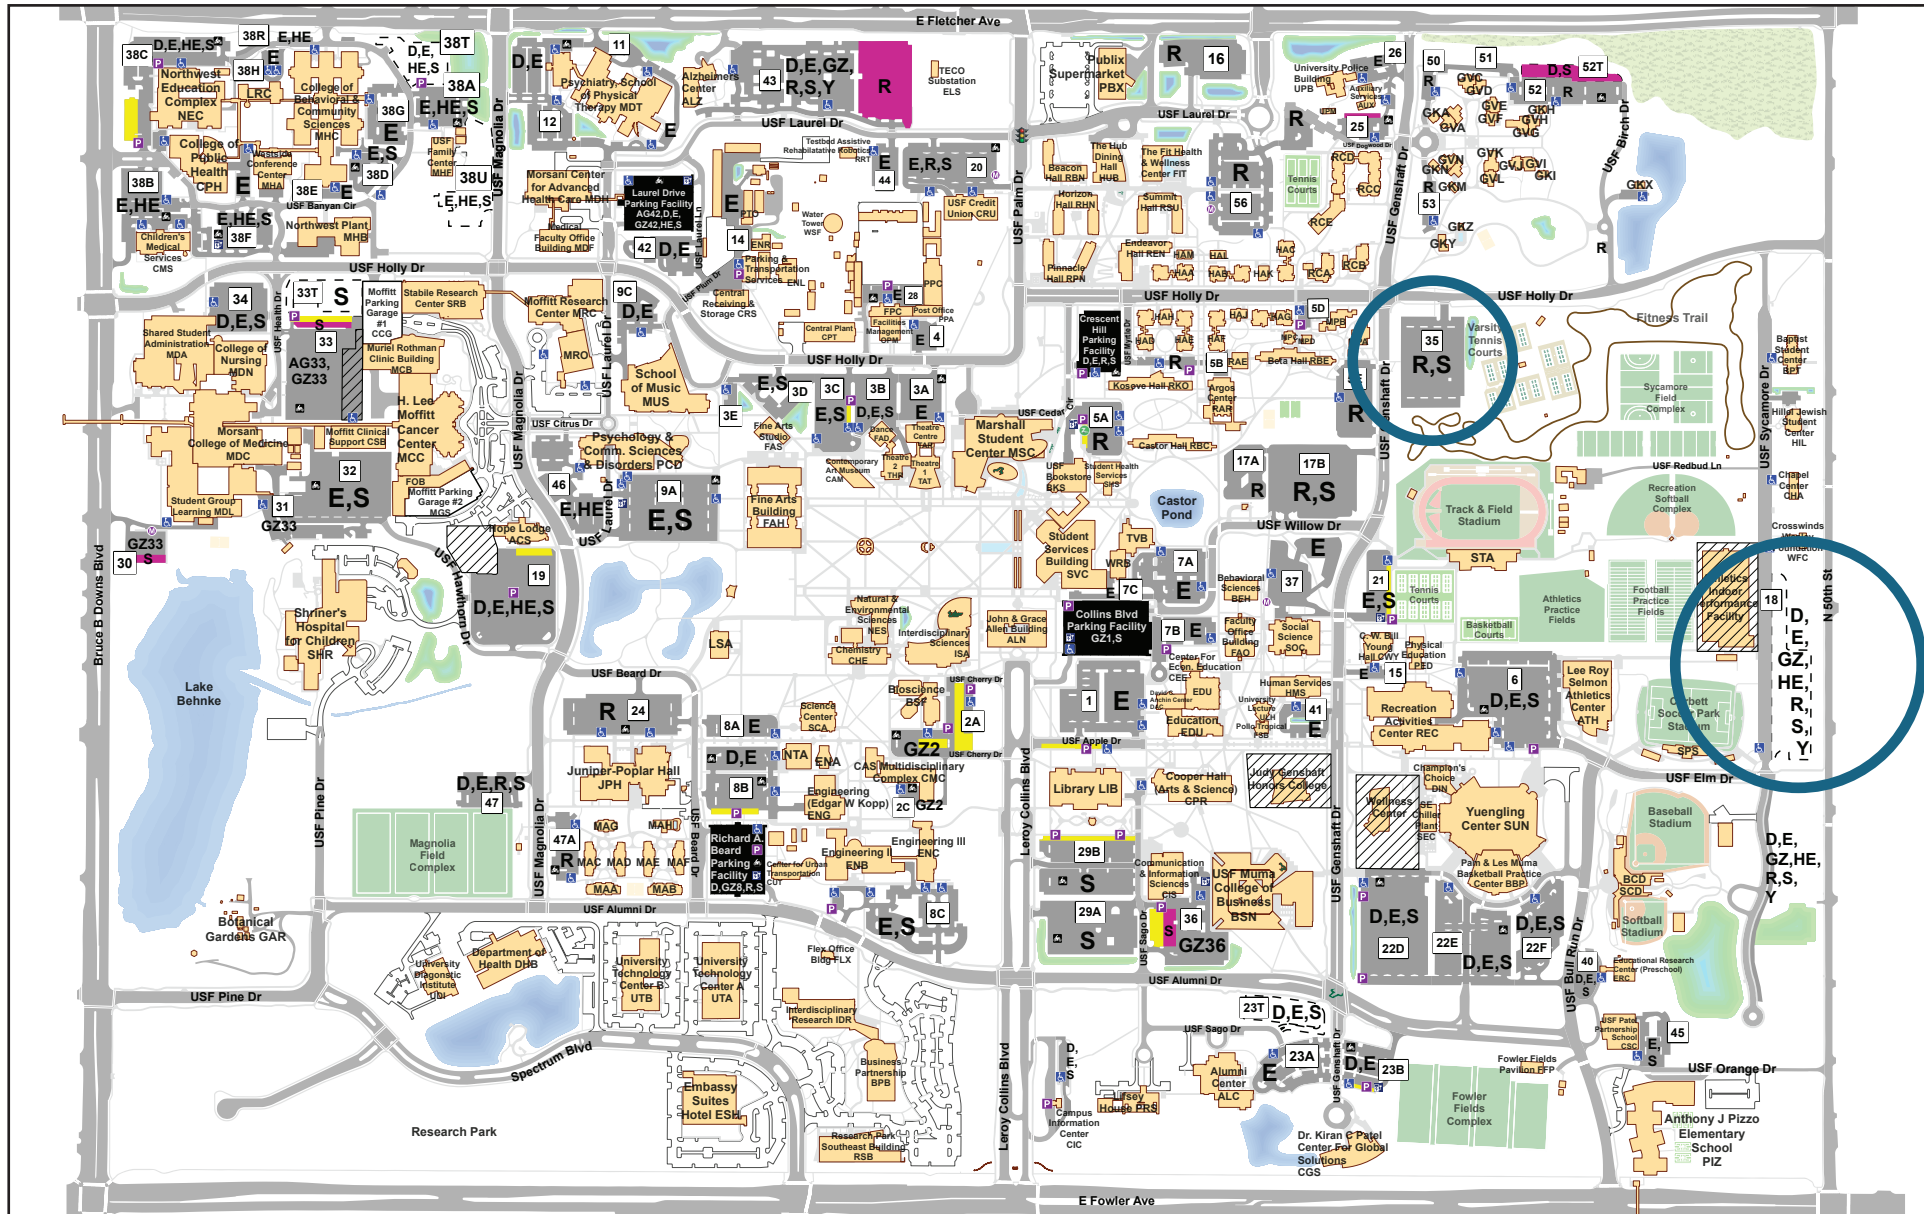

# TAMPA CAMPUS PARKING MAP

Map updated May 16, 2022

- S - Non-Resident Student
- R - Resident Student
- Y - Park-n-Ride / Alumni
- GZ - Gold Zone Staff
- E - Staff
- D - Daily/Visitor Parking
- AG33, HE, and AG42 - Moffitt Employee

- Designated Parking
- Timed Spaces
- ParkMobile use in D spaces

- Motorcycle Parking
- Disabled Parking
- Permit Pay Station

- Metered Parking
- Electric Car Charging Station
- Zipcar Vehicles

Note: This map and all parking designations are subject to change. For the most up-to-date information, please see [usf.edu/parking](http://usf.edu/parking)