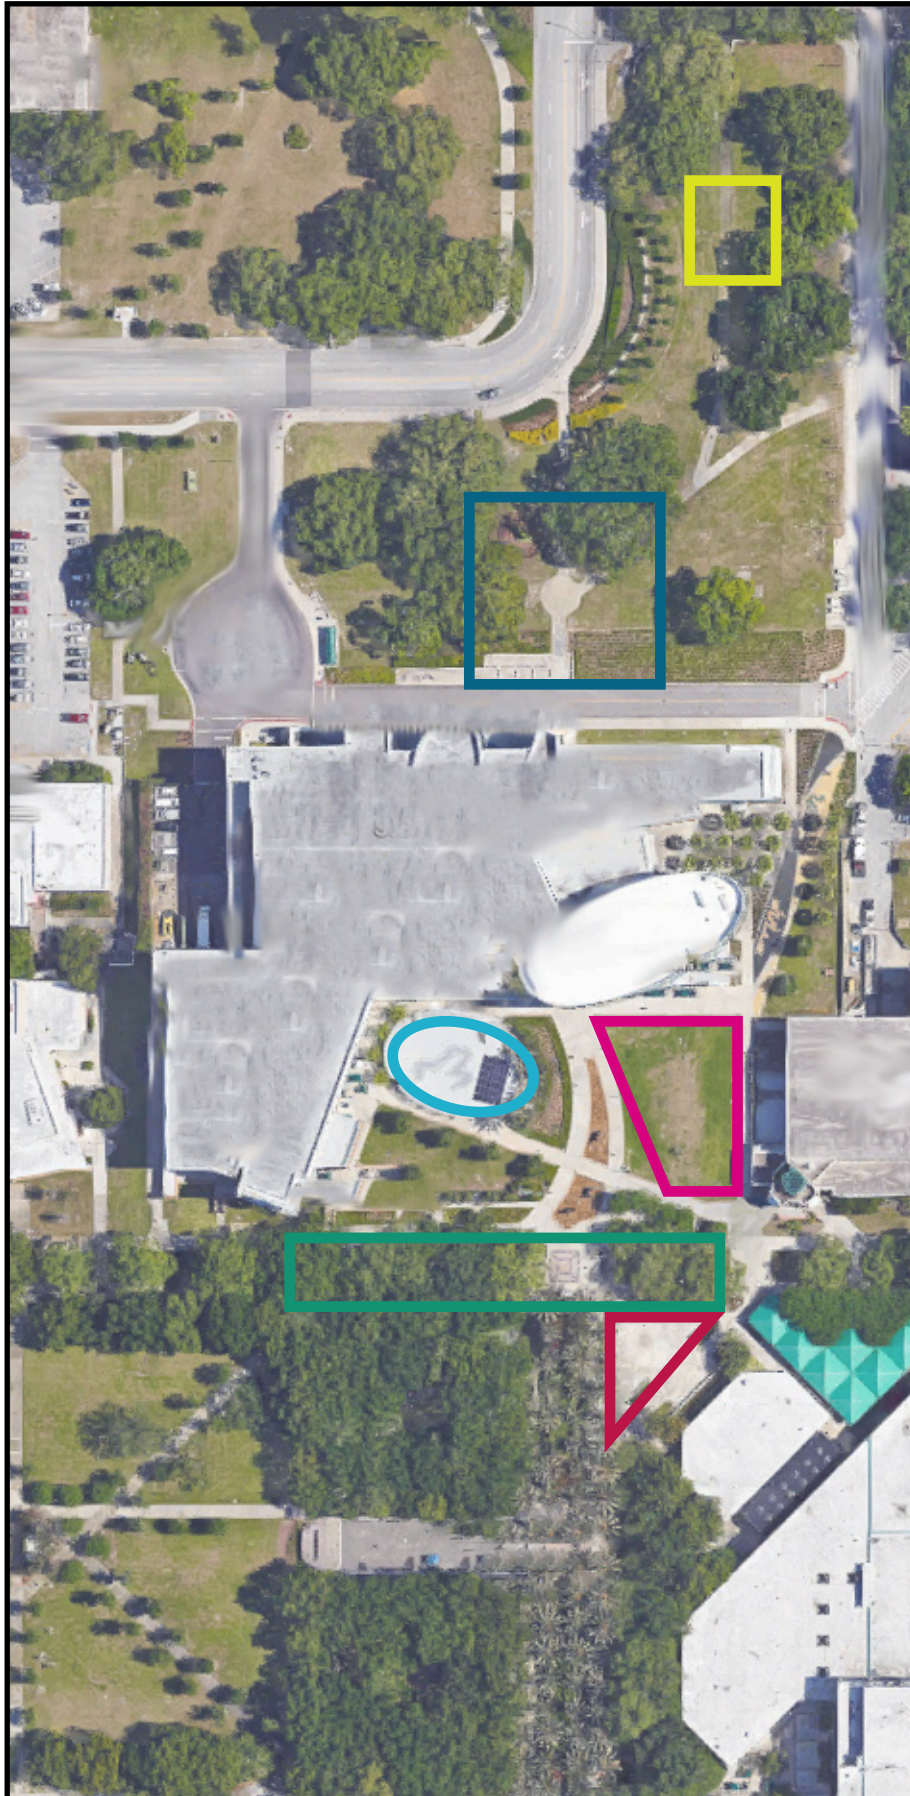

MARSHALL STUDENT CENTER RESERVABLE OUTDOOR SPACES

■ MLK Stage Fountain

■ MLK Oak Tree Sidewalk

■ MSC Plaza

■ MSC Amphitheater

■ Crescent Hill Patio

■ Student Memorial*

*Must receive approval through
Student Government*