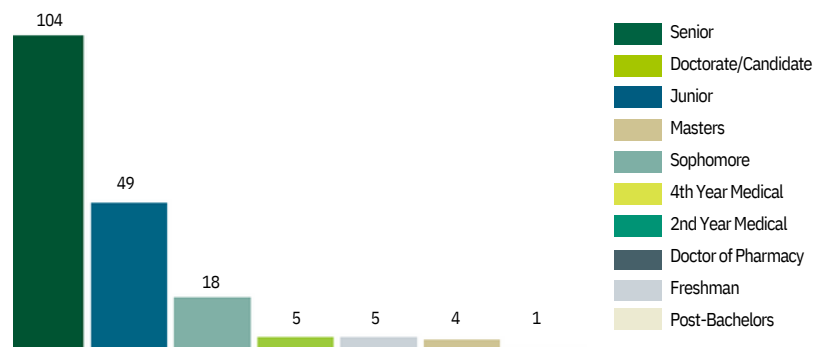

## PARTICIPATION

## USF STUDY ABROAD DIVERSITY

OneUSF; Degree Seeking, Unduplicated, Credit Only

- White / Non-Hispanic
- Hispanic / Latino / Spanish-Origin
- International Student
- Black / Non-Hispanic / African-American
- Asian
- Undeclared
- Multi-Racial

\*Populations under 1% include American Indian or Alaskan Native, and Native Hawaiian or other Pacific Islander.

## USF STUDY ABROAD STUDENT LEVELS