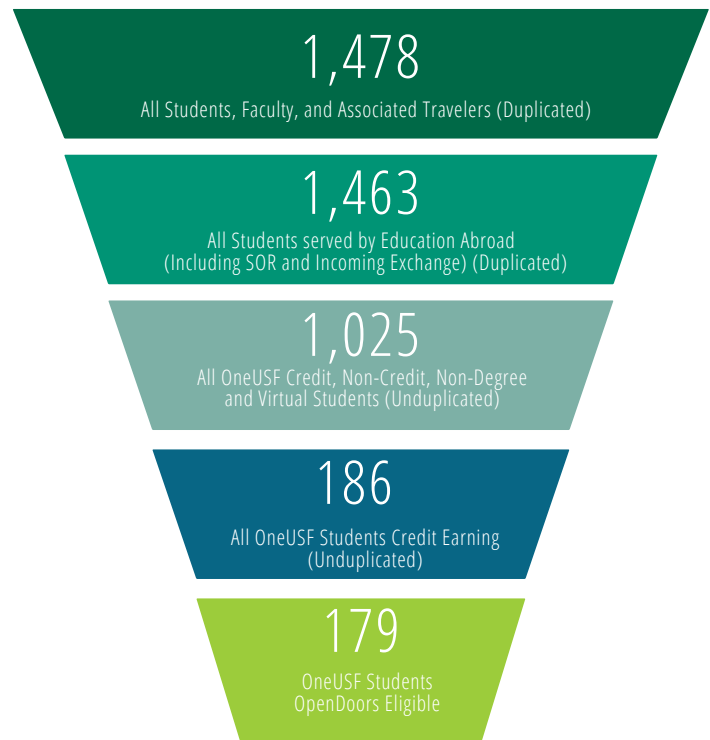

## INTERESTING FACTS\*

23% *First Generation Students*

19 *Incoming Exchange Students*

17% *Judy Genshaft Honors College Students*

\$69k *Education Abroad Scholarships Awarded*

\*Credit, Unduplicated

## PARTICIPATION

# TOP 5 MAJORS

OneUSF, Primary Majors Only,  
Degree Seeking, Credit, Duplicated